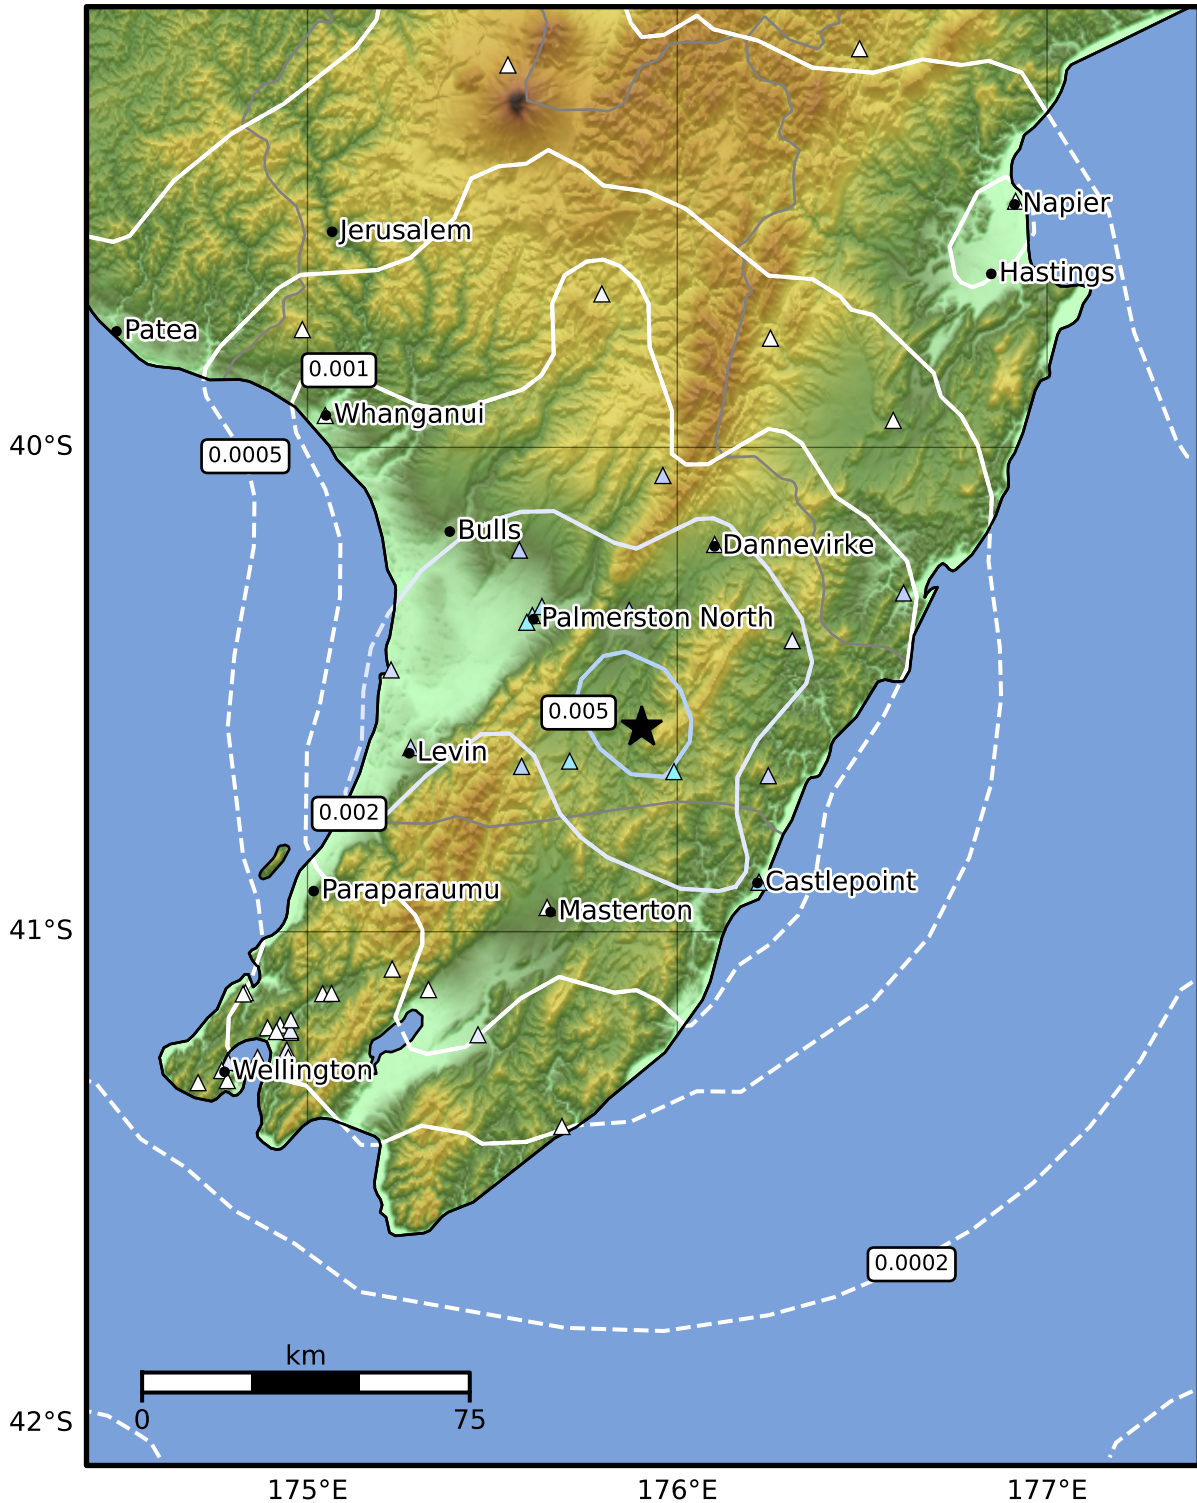

3.0 Second Peak Spectral Acceleration Map GNS Science

ShakeMap: Wairarapa

Dec 16, 2024 16:40:39 UTC M3.5 S40.58 E175.90 Depth: 25.2km ID:2024p947824

Scale based on Moratalla et al.(2021) and Worden et al.(2012) Version 2: Processed 2024-12-16T16:49:49Z

△ Seismic Instrument ○ Reported Intensity ★ Epicenter