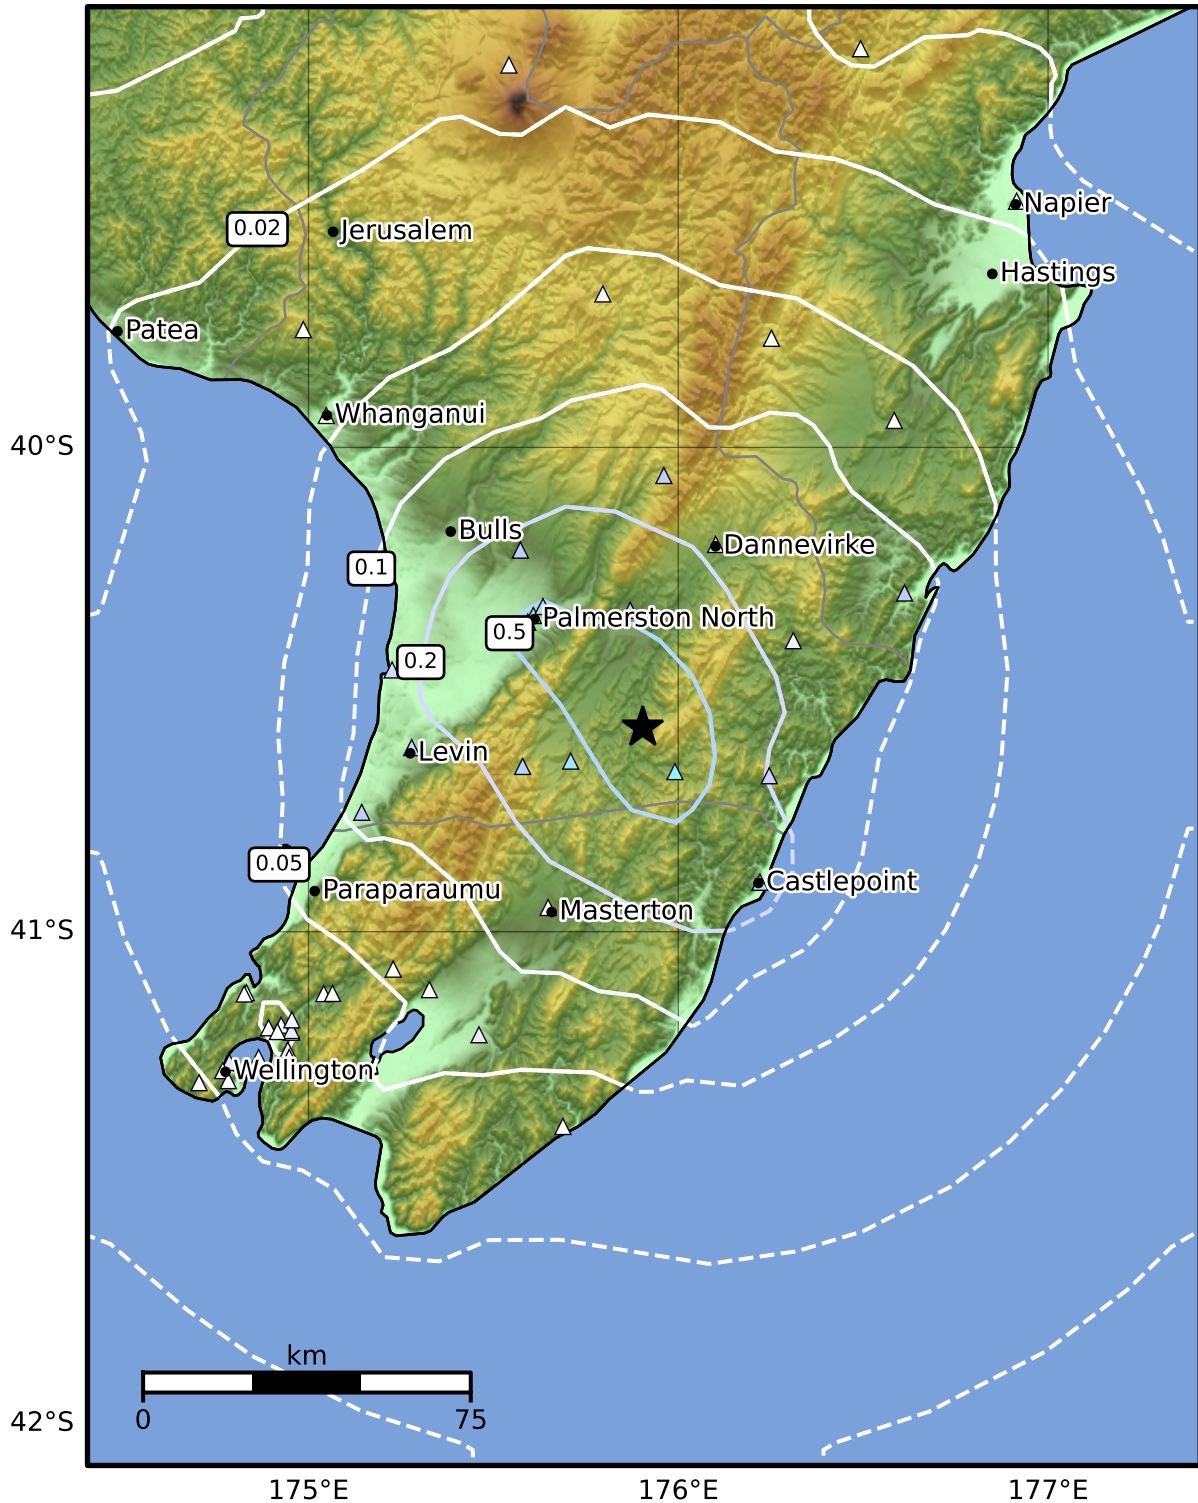

0.3 Second Peak Spectral Acceleration Map GNS Science  
 ShakeMap: Wairarapa

Dec 16, 2024 16:40:39 UTC M3.5 S40.58 E175.90 Depth: 25.2km ID:2024p947824

<b>SA(0.3) (%g)</b>	<b>0.1</b>	<b>0.2</b>	<b>0.5</b>	<b>1</b>	<b>2</b>	<b>5</b>	<b>10</b>	<b>20</b>	<b>50</b>	<b>100</b>	<b>200</b>
---------------------	------------	------------	------------	----------	----------	----------	-----------	-----------	-----------	------------	------------

Scale based on Moratalla et al.(2021) and Worden et al.(2012) Version 2: Processed 2024-12-16T16:52:30Z  
 Δ Seismic Instrument ○ Reported Intensity ★ Epicenter