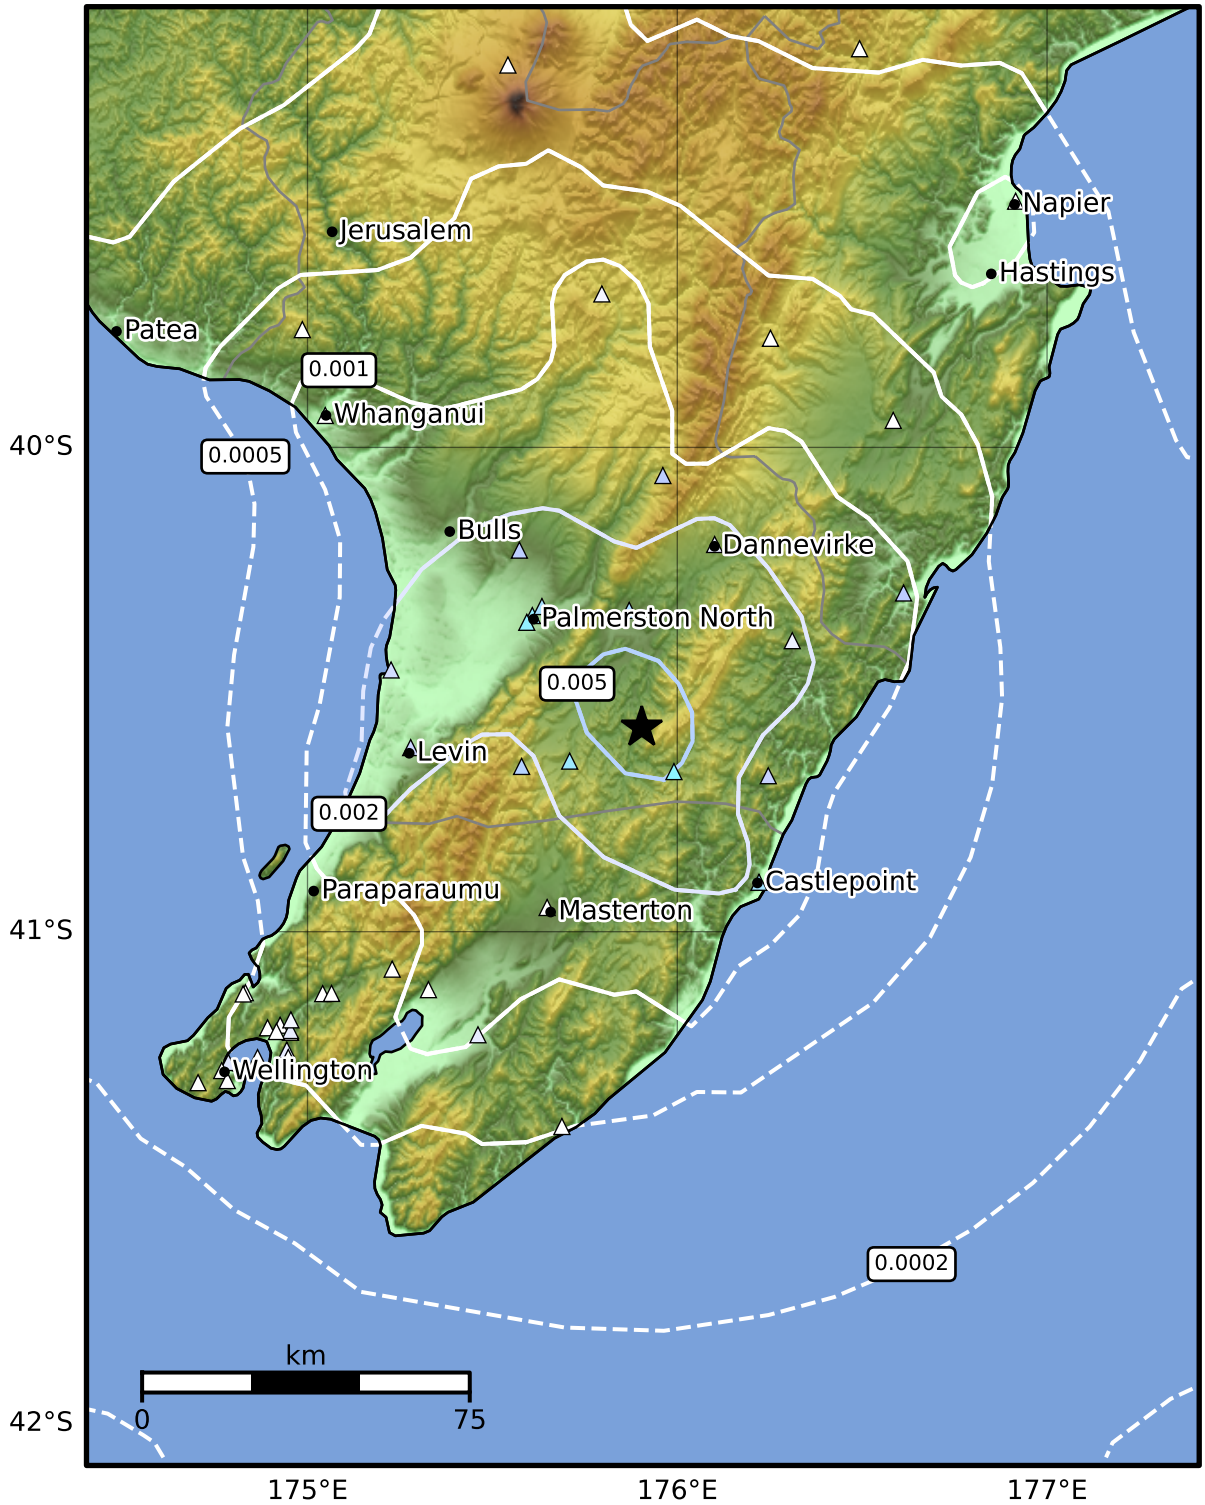

3.0 Second Peak Spectral Acceleration Map GNS Science

ShakeMap: Wairarapa

Dec 16, 2024 16:40:39 UTC M3.5 S40.58 E175.90 Depth: 25.2km ID:2024p947824

Scale based on Moratalla et al.(2021) and Worden et al.(2012) Version 2: Processed 2024-12-16T16:52:30Z

△ Seismic Instrument ○ Reported Intensity ★ Epicenter