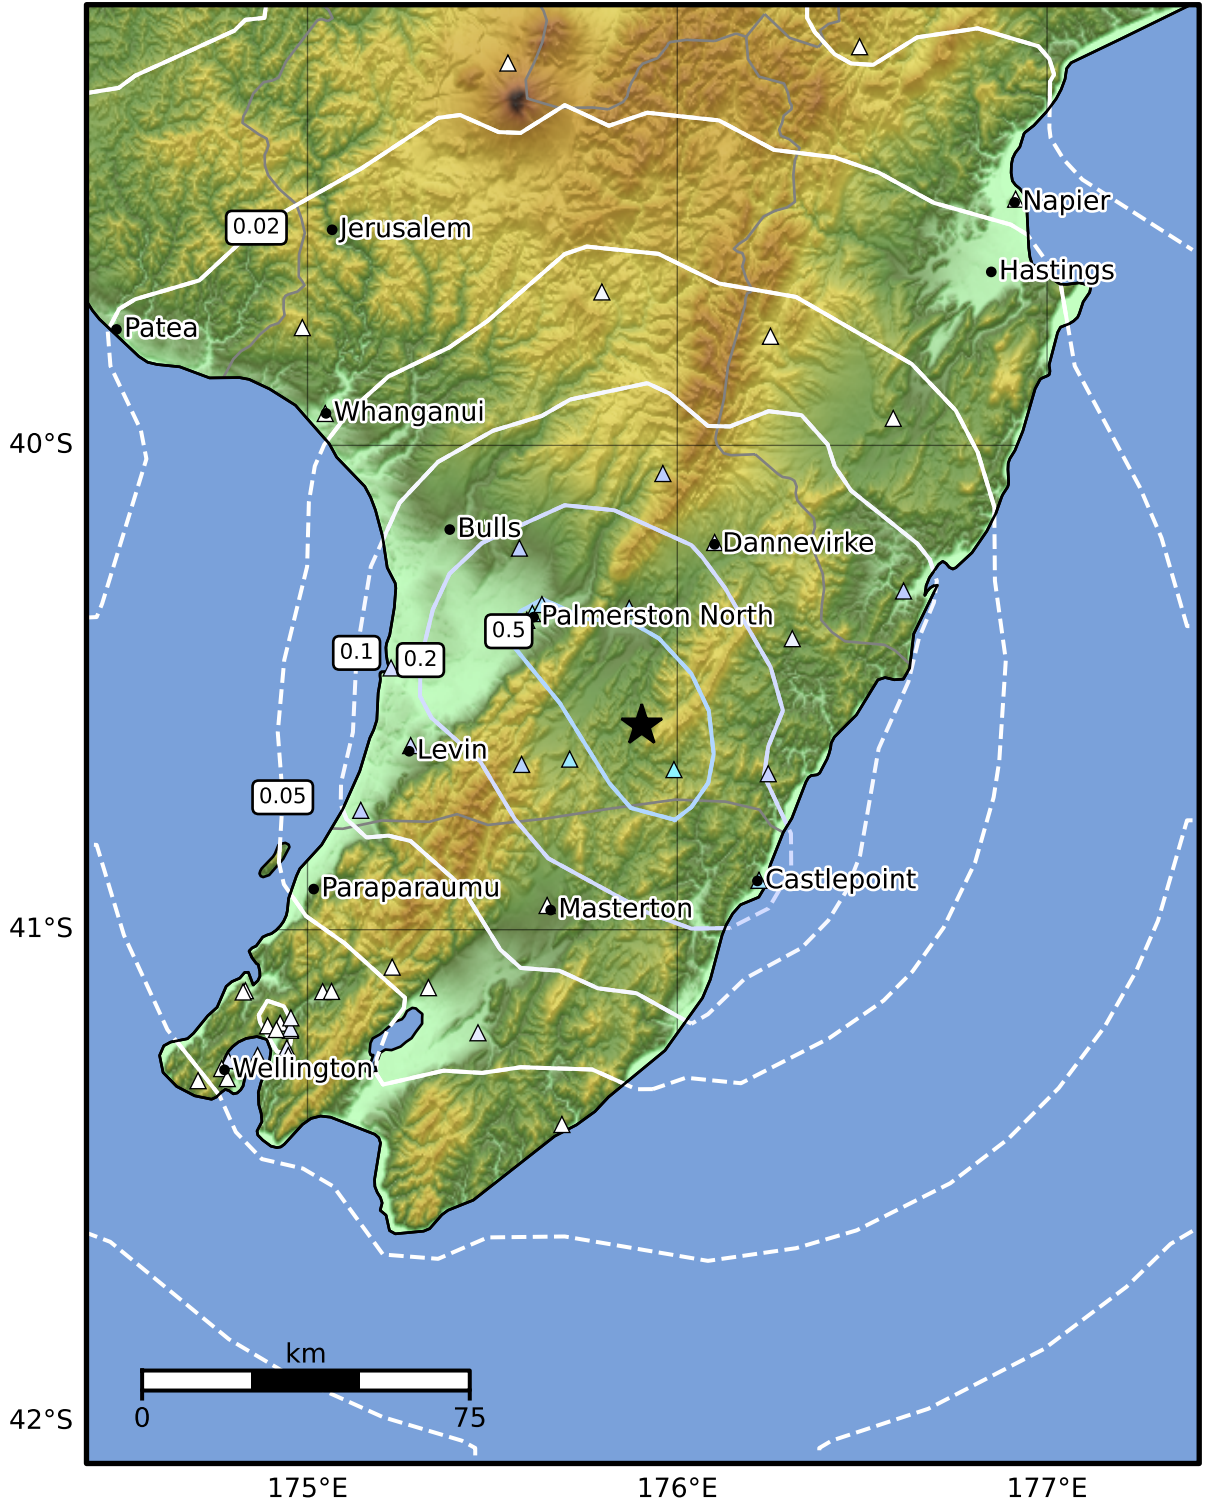

0.3 Second Peak Spectral Acceleration Map GNS Science

ShakeMap: Wairarapa

Dec 16, 2024 16:40:39 UTC M3.5 S40.58 E175.90 Depth: 25.2km ID:2024p947824

<b>SA(0.3) (%g)</b>	<b>0.1</b>	<b>0.2</b>	<b>0.5</b>	<b>1</b>	<b>2</b>	<b>5</b>	<b>10</b>	<b>20</b>	<b>50</b>	<b>100</b>	<b>200</b>
---------------------	------------	------------	------------	----------	----------	----------	-----------	-----------	-----------	------------	------------

Scale based on Moratalla et al.(2021) and Worden et al.(2012) Version 3: Processed 2024-12-16T17:02:38Z

△ Seismic Instrument ○ Reported Intensity ★ Epicenter