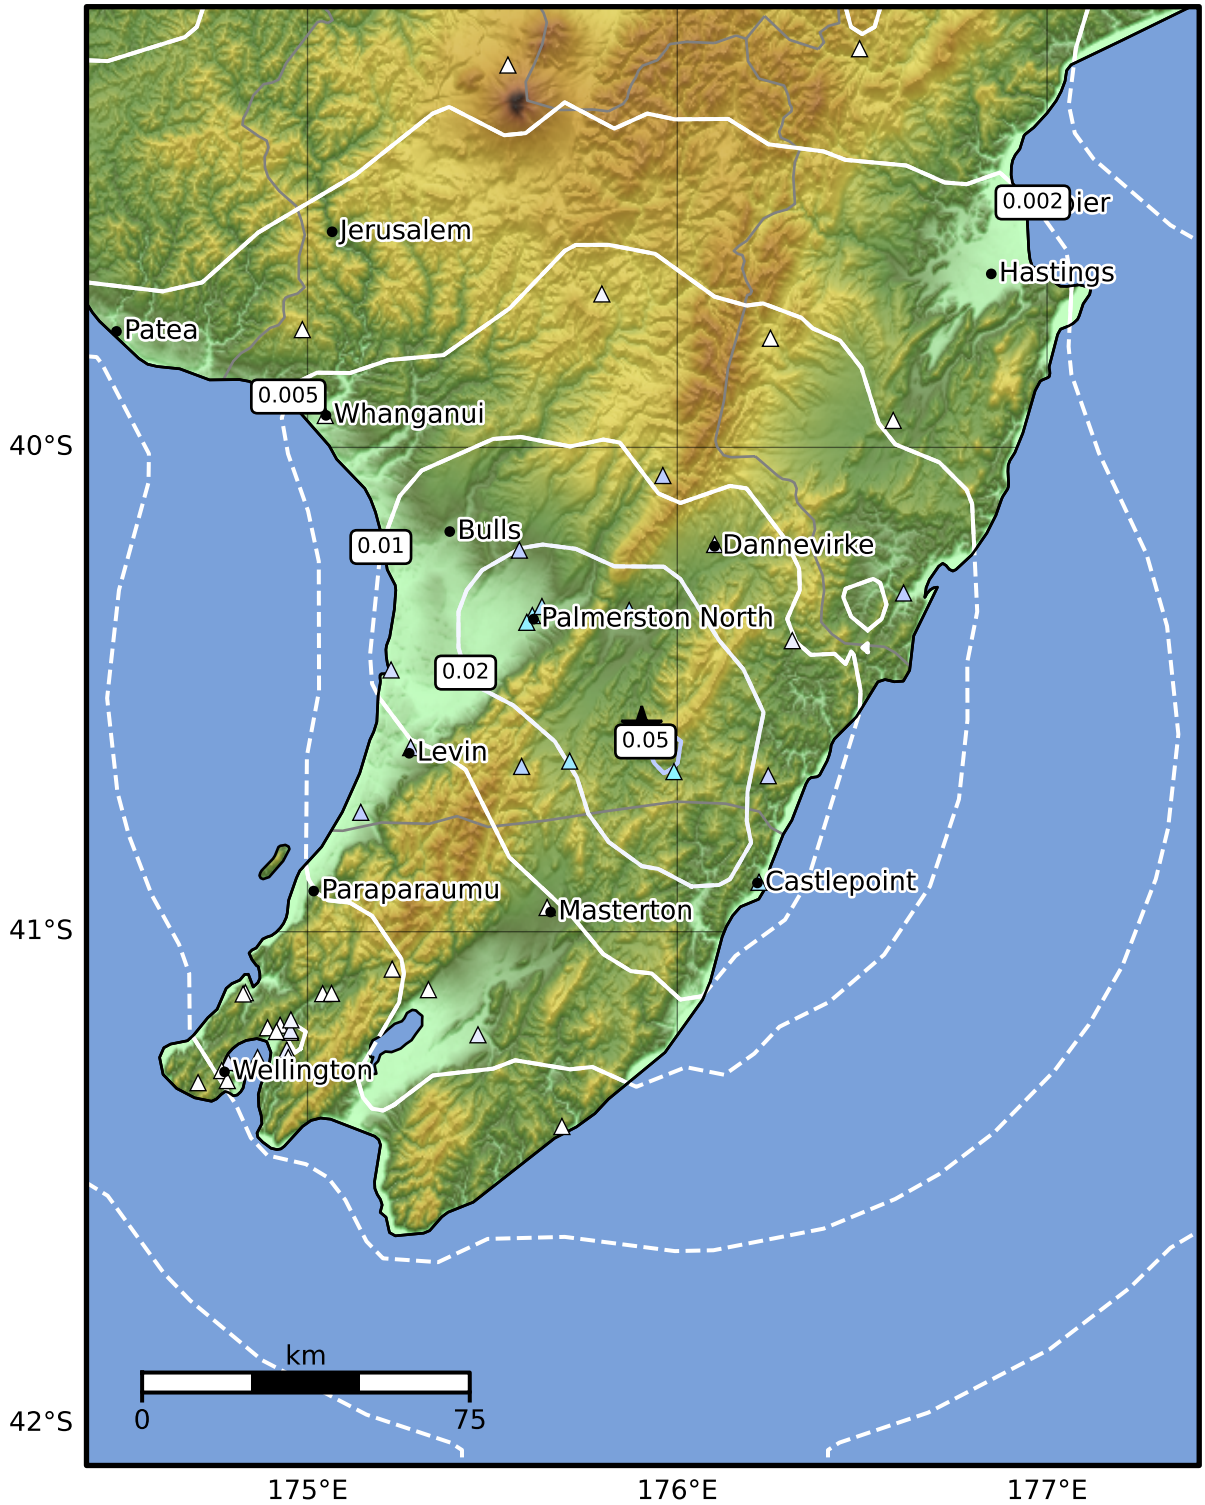

1.0 Second Peak Spectral Acceleration Map GNS Science

ShakeMap: Wairarapa

Dec 16, 2024 16:40:39 UTC M3.5 S40.58 E175.90 Depth: 25.2km ID:2024p947824

SA(1.0) (%g)	0.1	0.2	0.5	1	2	5	10	20	50	100	200
--------------	-----	-----	-----	---	---	---	----	----	----	-----	-----

Scale based on Moratalla et al.(2021) and Worden et al.(2012) Version 3: Processed 2024-12-16T17:02:38Z

△ Seismic Instrument ○ Reported Intensity ★ Epicenter