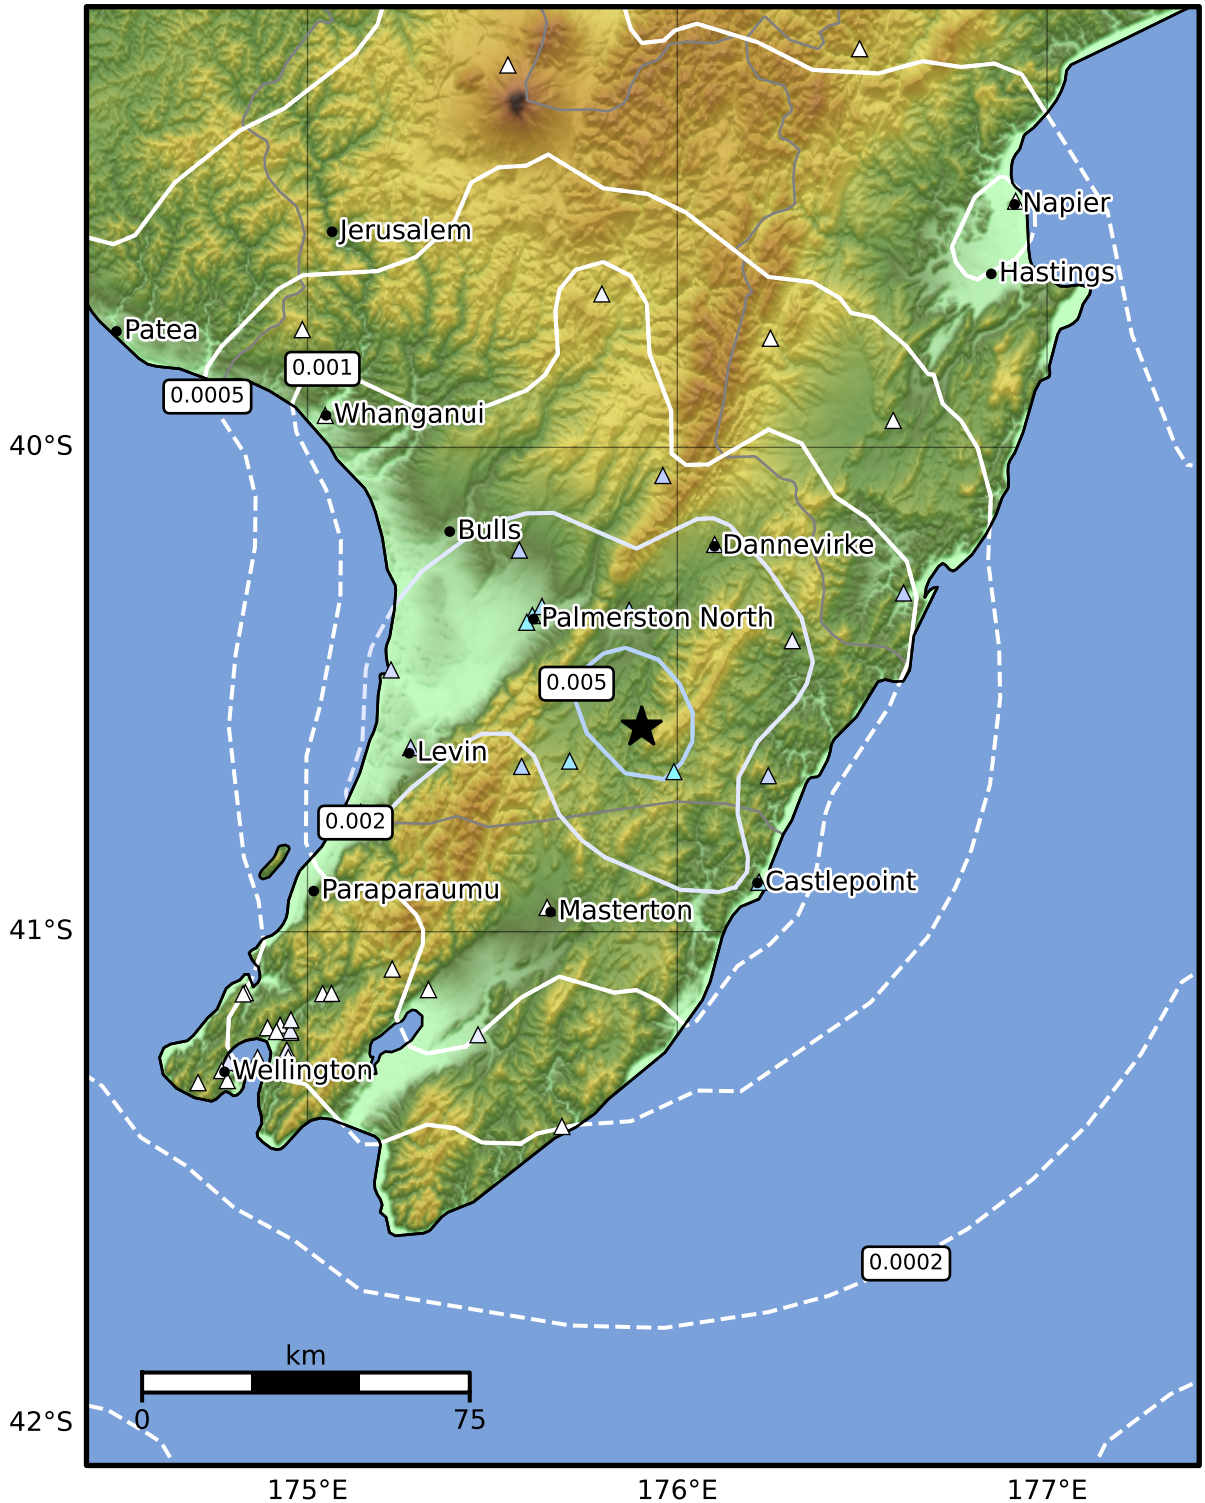

3.0 Second Peak Spectral Acceleration Map GNS Science  
ShakeMap: Wairarapa

Dec 16, 2024 16:40:39 UTC M3.5 S40.58 E175.90 Depth: 25.2km ID:2024p947824

Scale based on Moratalla et al.(2021) and Worden et al.(2012) Version 3: Processed 2024-12-16T17:02:38Z  
 Δ Seismic Instrument    ○ Reported Intensity    ★ Epicenter