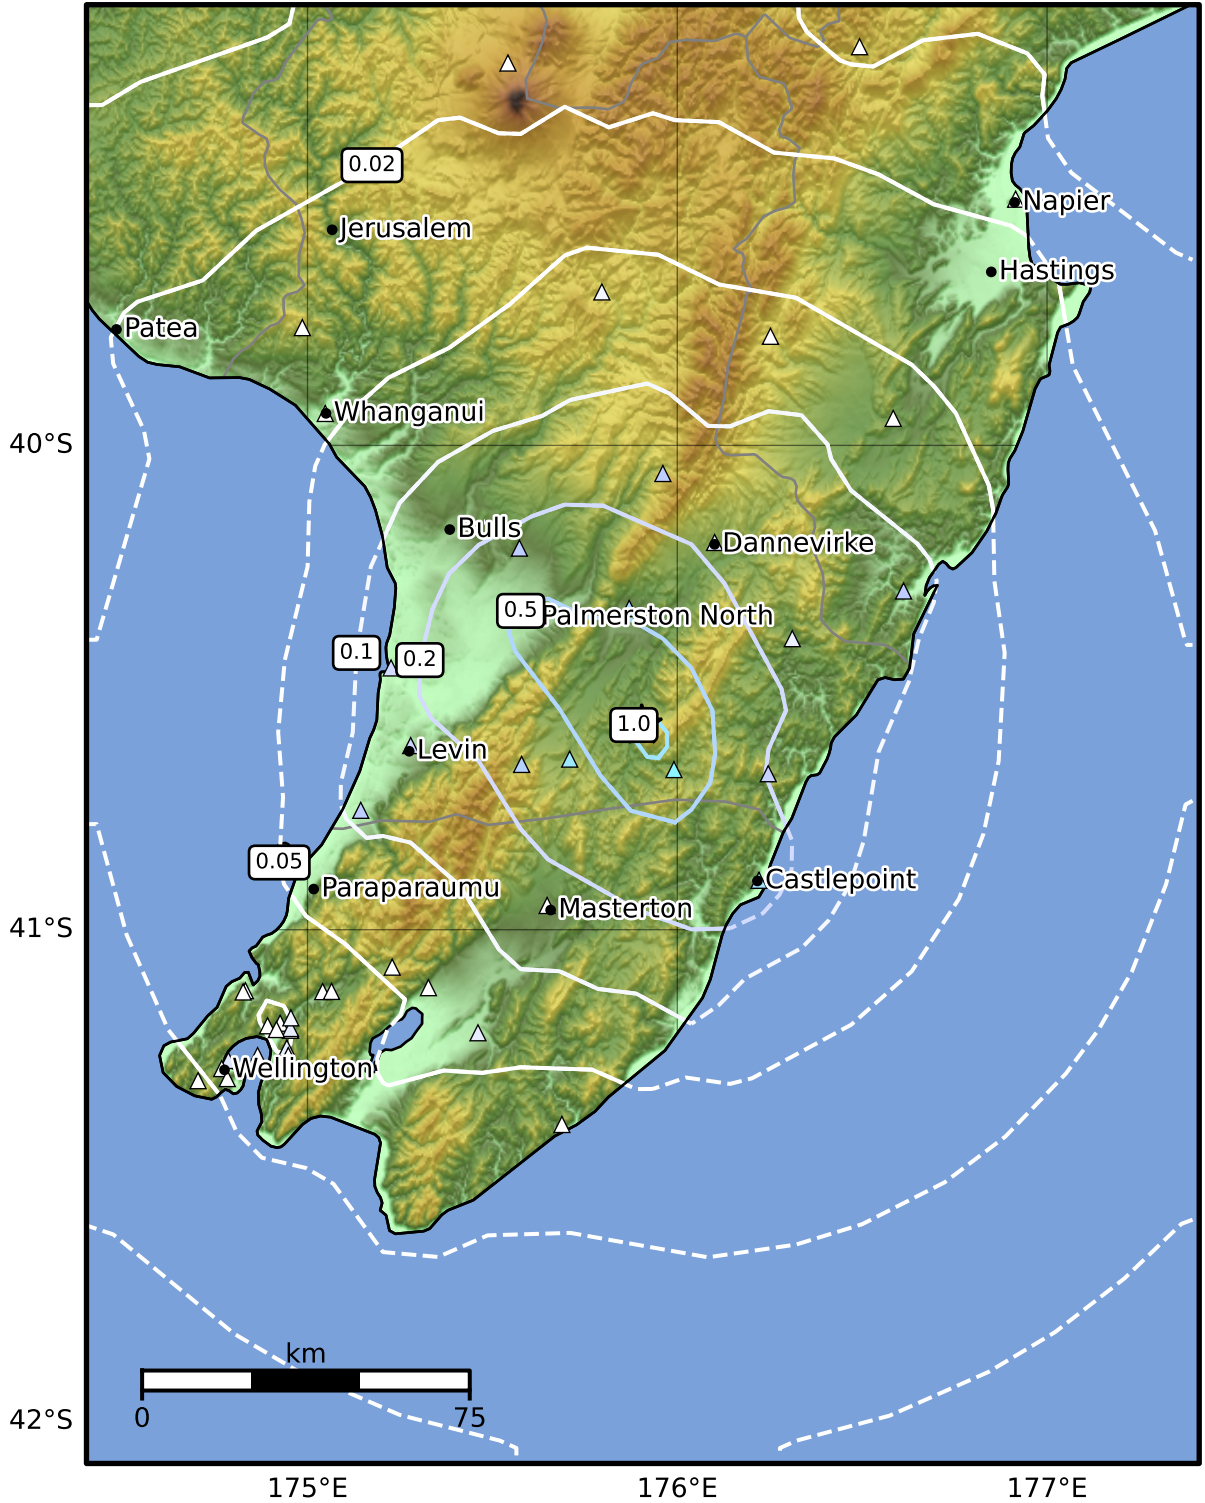

0.3 Second Peak Spectral Acceleration Map GNS Science

ShakeMap: Wairarapa

Dec 16, 2024 16:40:39 UTC M3.5 S40.58 E175.90 Depth: 25.2km ID:2024p947824

SA(0.3) (%g)	0.1	0.2	0.5	1	2	5	10	20	50	100	200
---------------------	------------	------------	------------	----------	----------	----------	-----------	-----------	-----------	------------	------------

Scale based on Moratalla et al.(2021) and Worden et al.(2012) Version 4: Processed 2024-12-16T17:12:36Z

△ Seismic Instrument ○ Reported Intensity ★ Epicenter