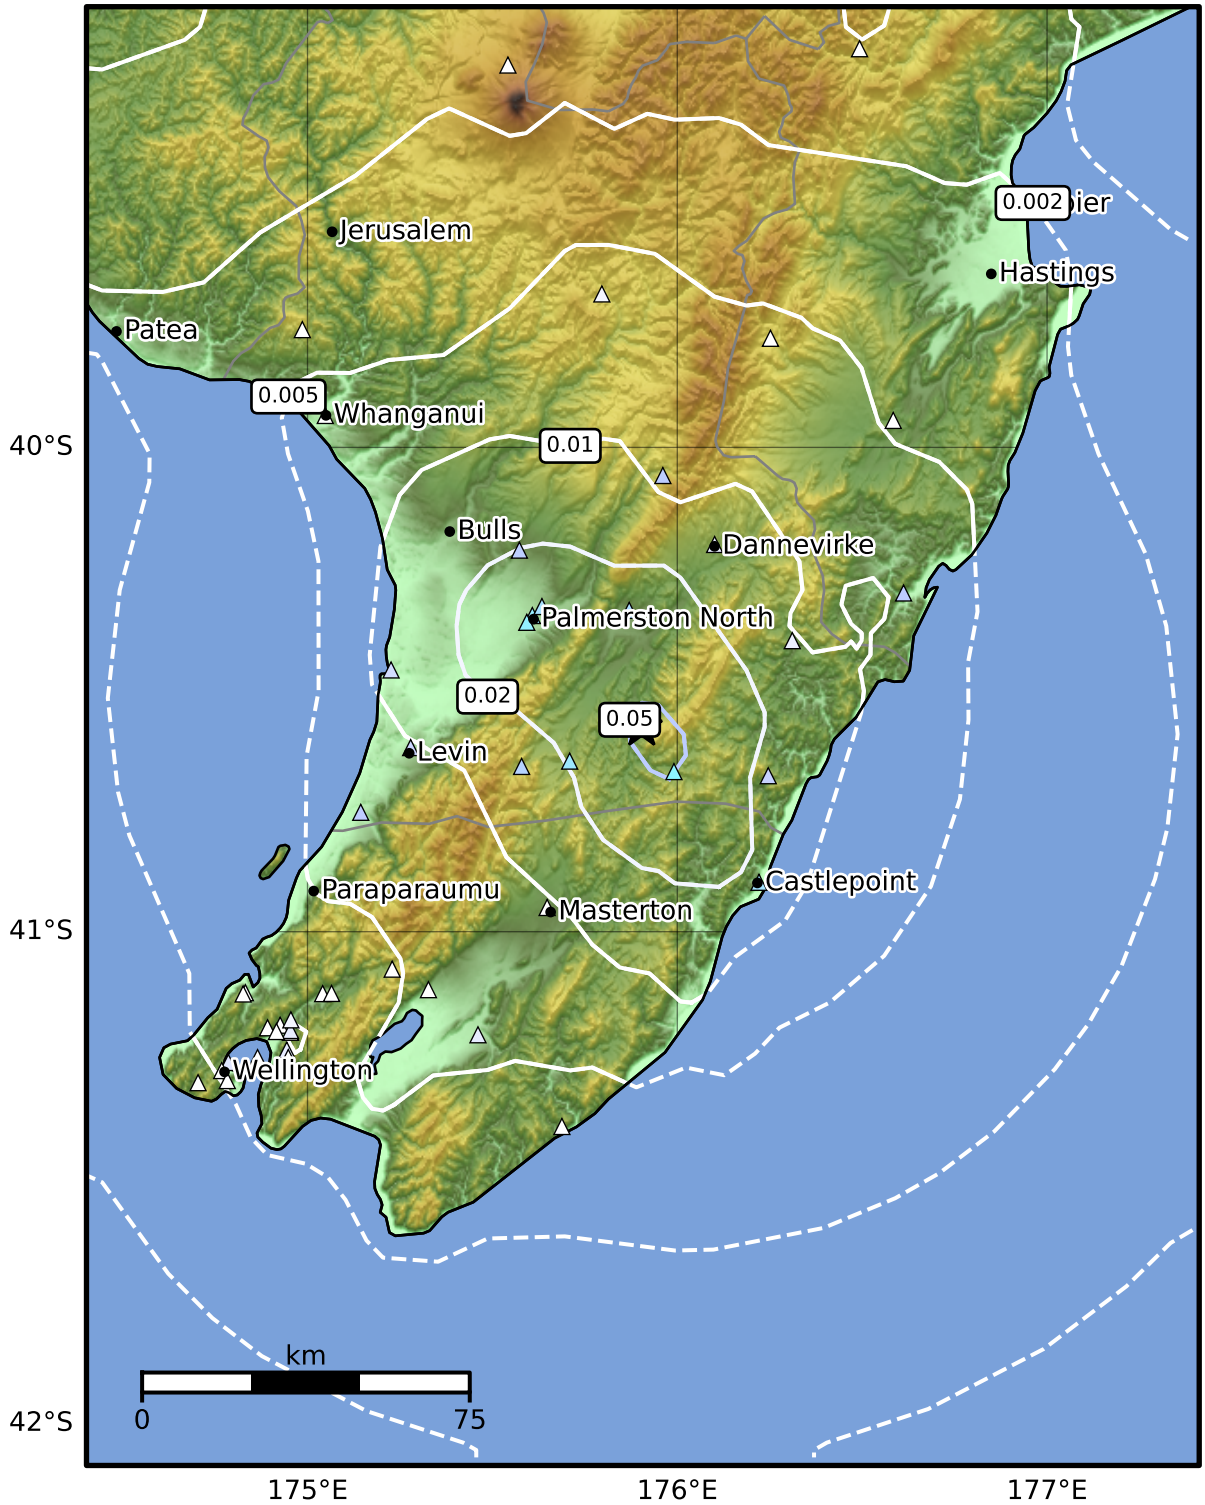

1.0 Second Peak Spectral Acceleration Map GNS Science

ShakeMap: Wairarapa

Dec 16, 2024 16:40:39 UTC M3.5 S40.58 E175.90 Depth: 25.2km ID:2024p947824

SA(1.0) (%g)	0.1	0.2	0.5	1	2	5	10	20	50	100	200
--------------	-----	-----	-----	---	---	---	----	----	----	-----	-----

Scale based on Moratalla et al.(2021) and Worden et al.(2012) Version 4: Processed 2024-12-16T17:12:36Z

△ Seismic Instrument ○ Reported Intensity ★ Epicenter