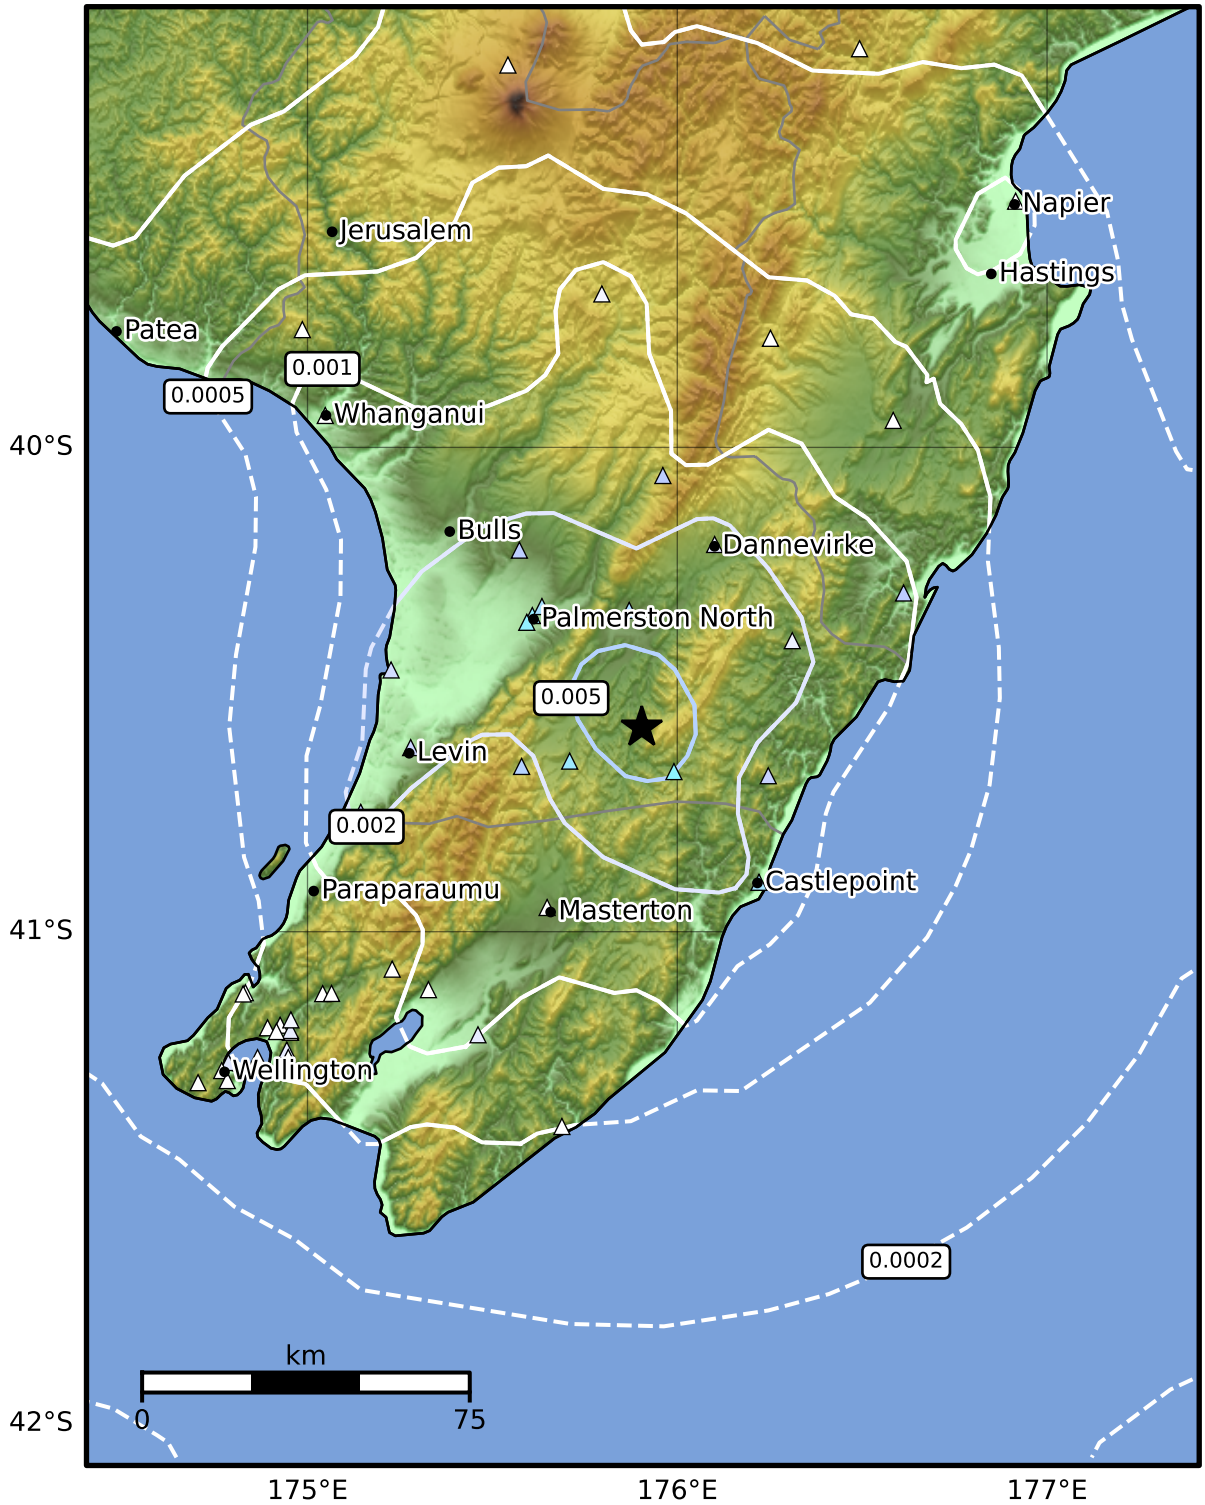

3.0 Second Peak Spectral Acceleration Map GNS Science  
ShakeMap: Wairarapa

Dec 16, 2024 16:40:39 UTC M3.5 S40.58 E175.90 Depth: 25.2km ID:2024p947824

Scale based on Moratalla et al.(2021) and Worden et al.(2012) Version 4: Processed 2024-12-16T17:12:36Z

△ Seismic Instrument ○ Reported Intensity ★ Epicenter