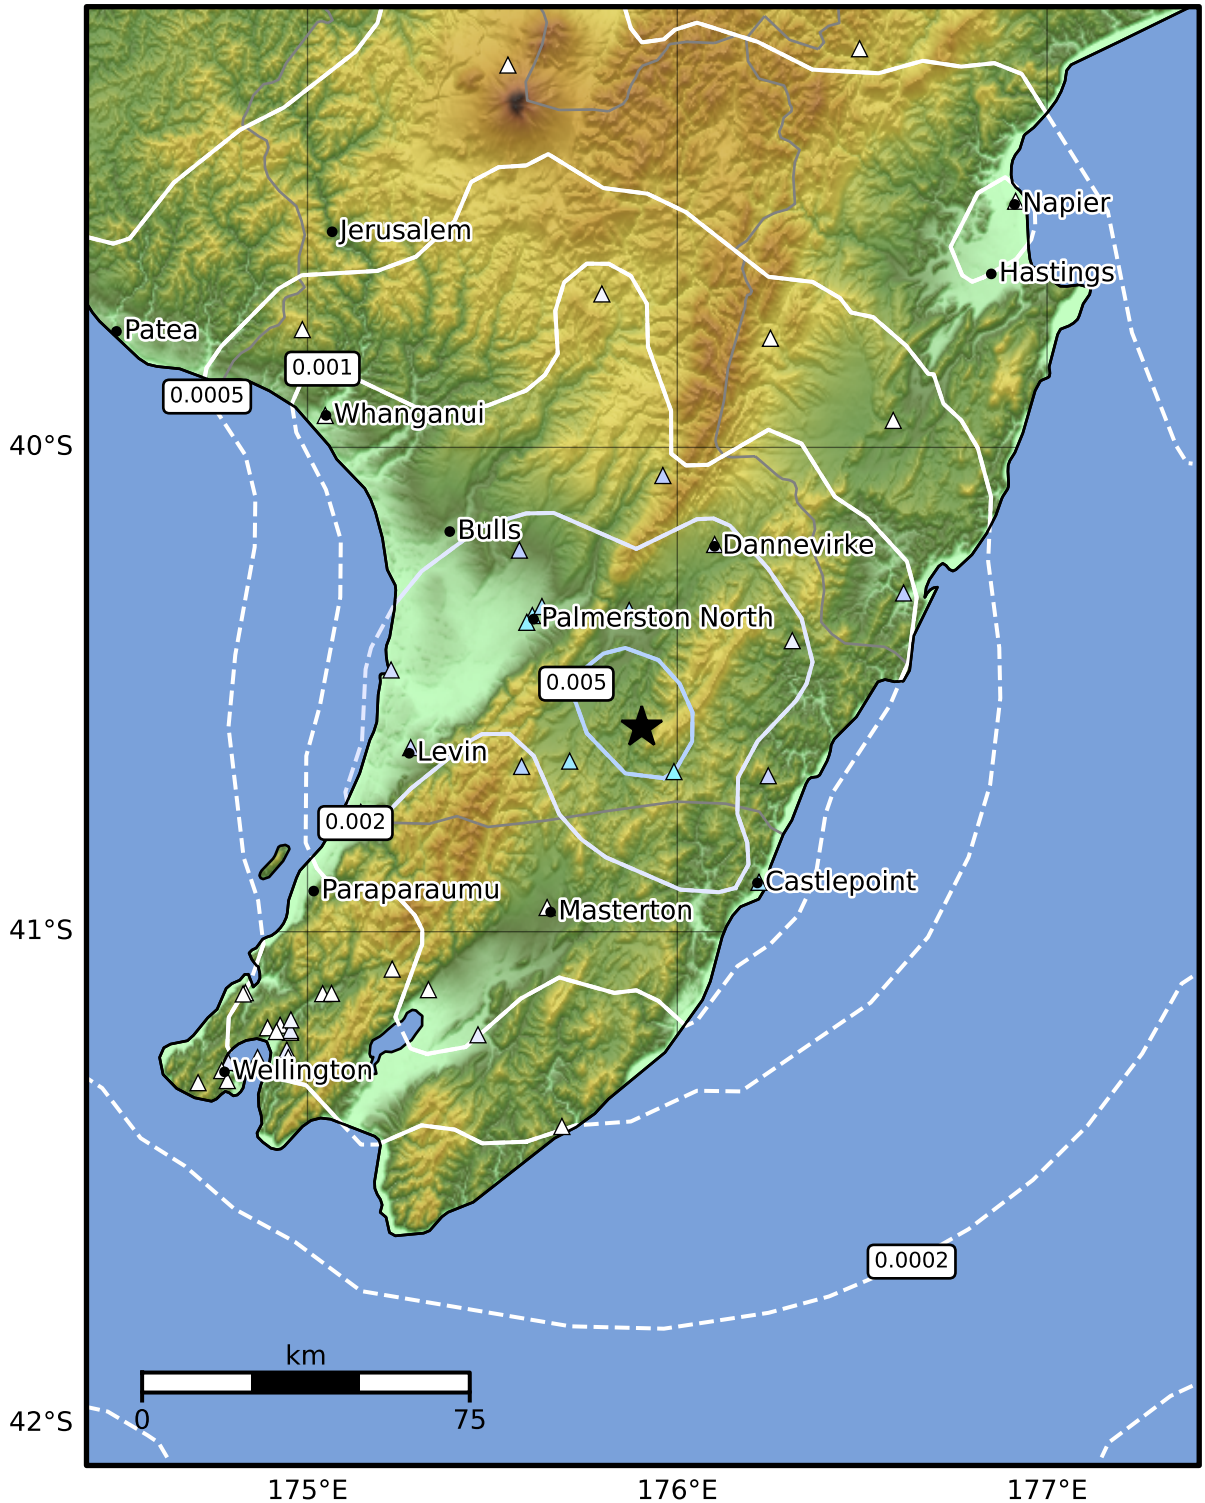

3.0 Second Peak Spectral Acceleration Map GNS Science
ShakeMap: Wairarapa

Dec 16, 2024 16:40:39 UTC M3.5 S40.58 E175.90 Depth: 25.2km ID:2024p947824

Scale based on Moratalla et al.(2021) and Worden et al.(2012) Version 5: Processed 2024-12-16T17:42:37Z
 Δ Seismic Instrument ○ Reported Intensity ★ Epicenter