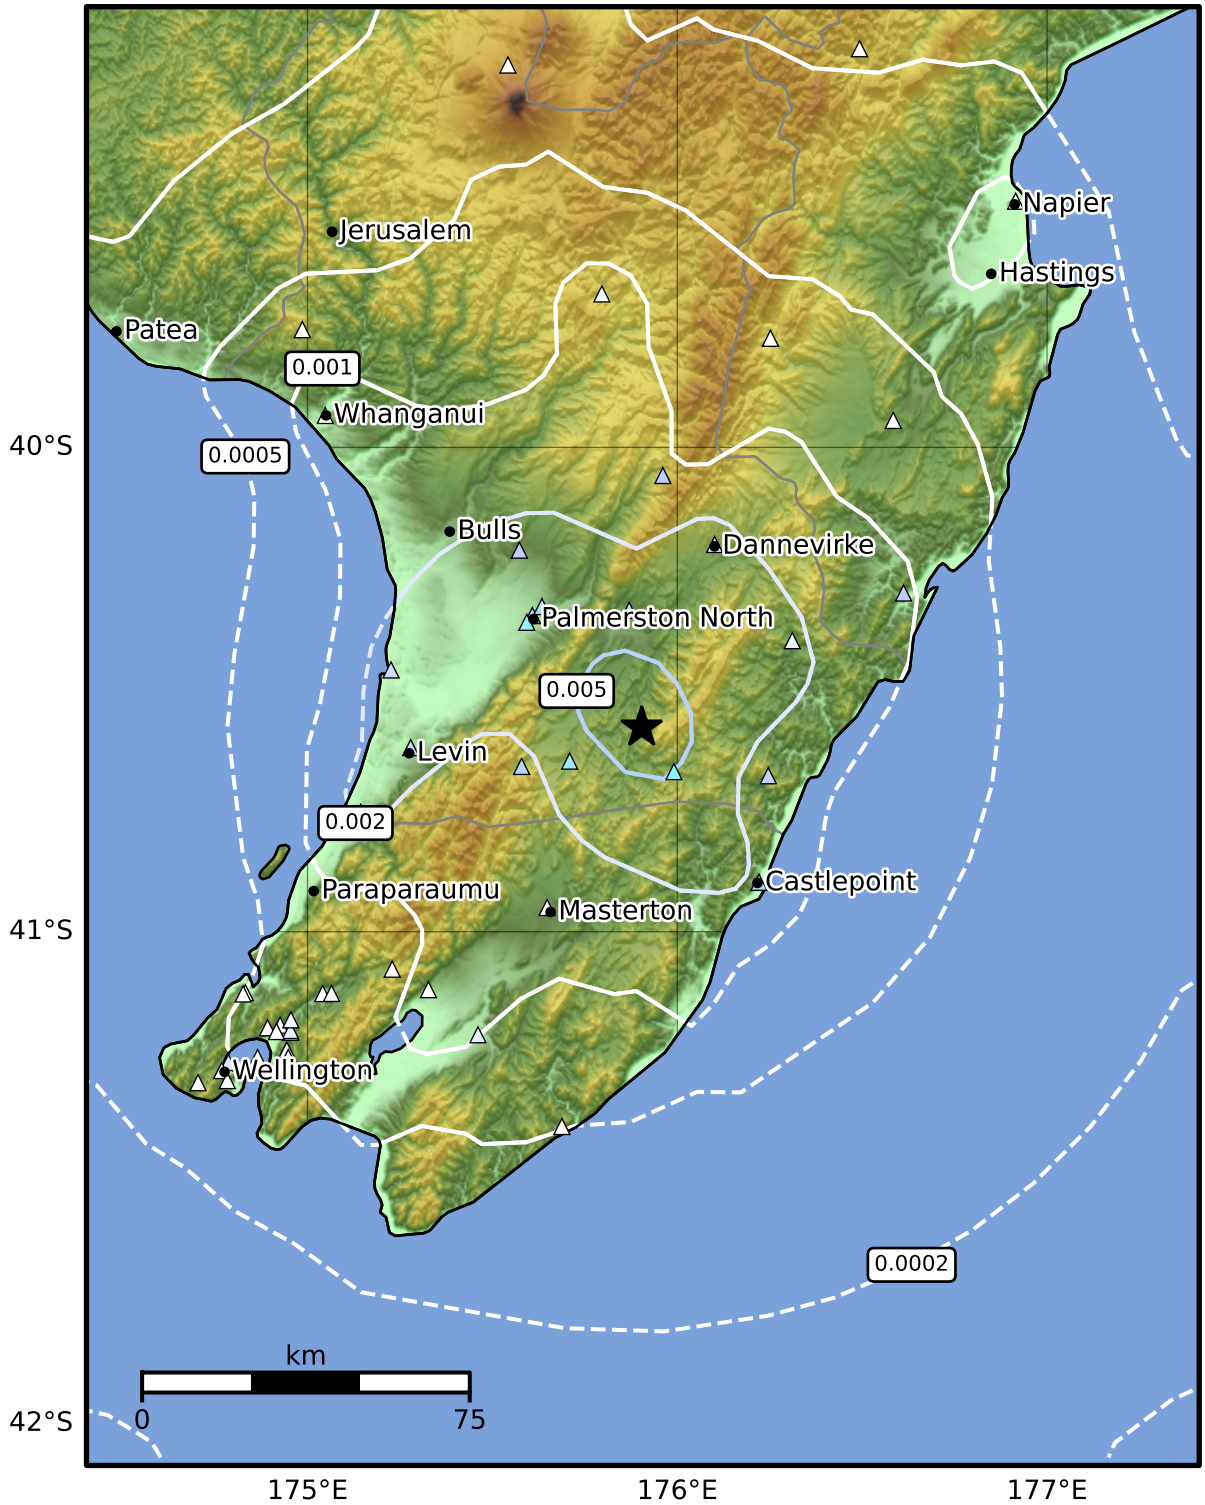

3.0 Second Peak Spectral Acceleration Map GNS Science

ShakeMap: Wairarapa

Dec 16, 2024 16:40:39 UTC M3.5 S40.58 E175.90 Depth: 25.2km ID:2024p947824

Scale based on Moratalla et al.(2021) and Worden et al.(2012) Version 6: Processed 2024-12-16T18:42:38Z

△ Seismic Instrument ○ Reported Intensity ★ Epicenter