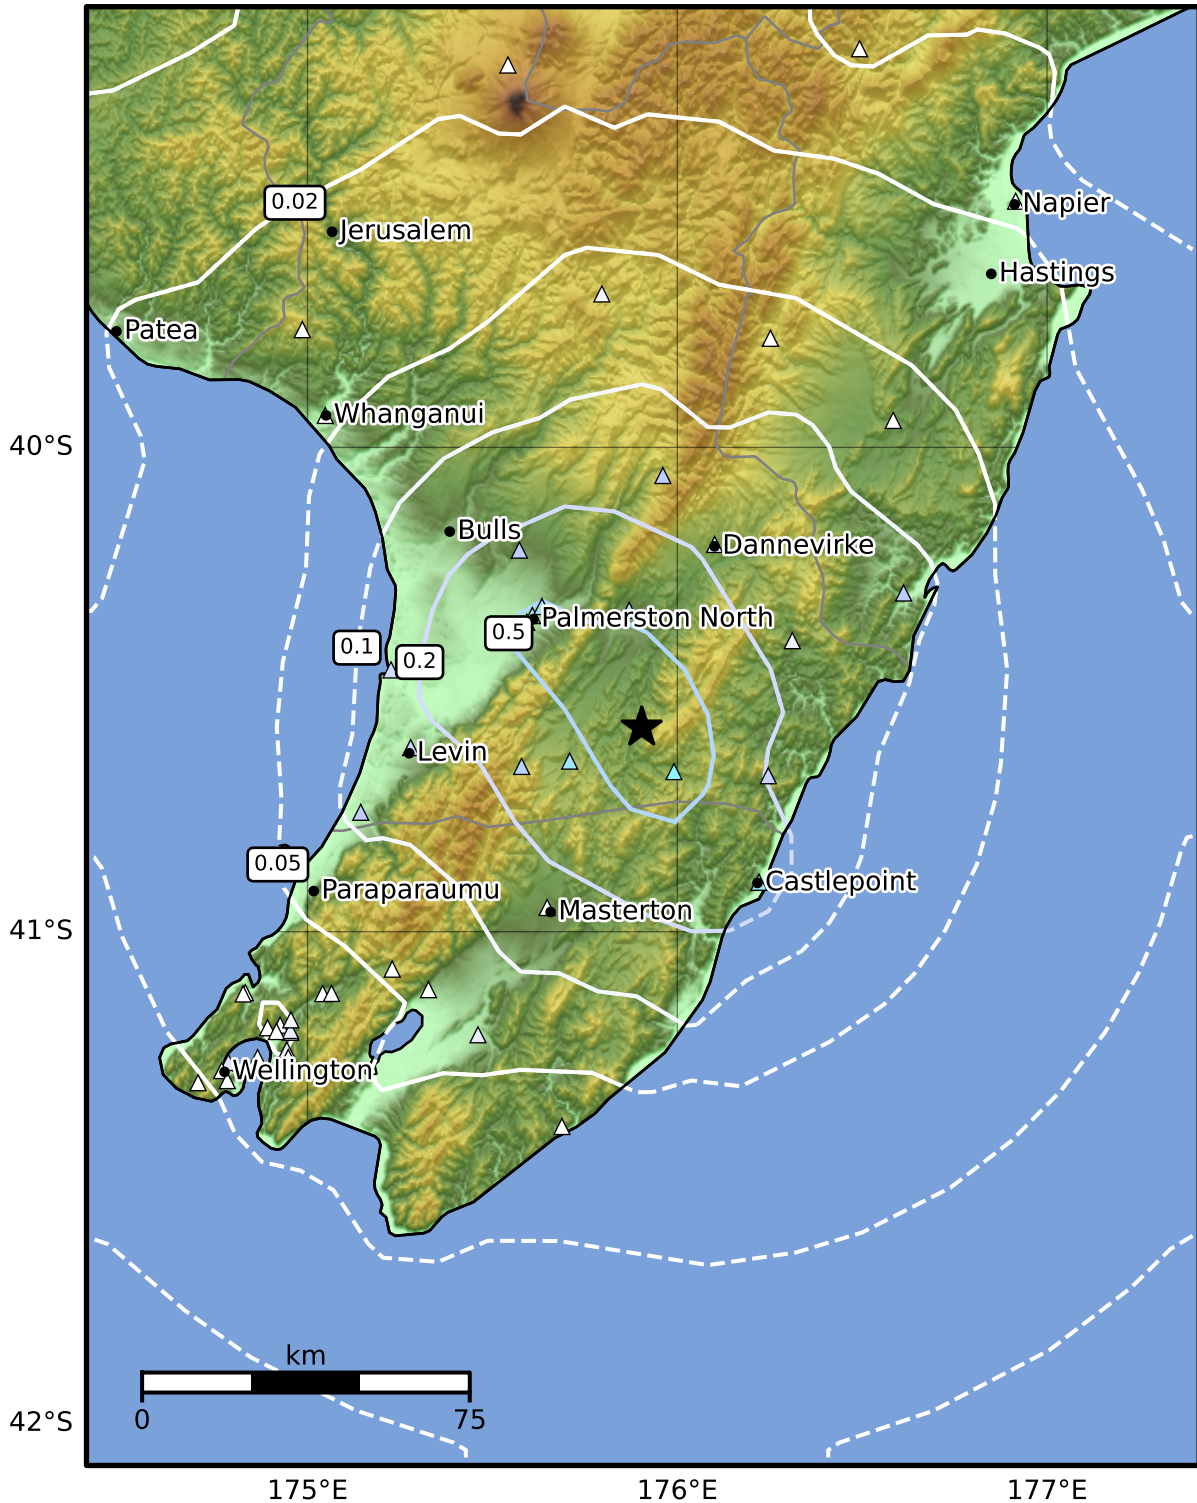

0.3 Second Peak Spectral Acceleration Map GNS Science
 ShakeMap: Wairarapa

Dec 16, 2024 16:40:39 UTC M3.5 S40.58 E175.90 Depth: 25.2km ID:2024p947824

SA(0.3) (%g)	0.1	0.2	0.5	1	2	5	10	20	50	100	200
---------------------	------------	------------	------------	----------	----------	----------	-----------	-----------	-----------	------------	------------

Scale based on Moratalla et al.(2021) and Worden et al.(2012) Version 7: Processed 2024-12-16T19:42:37Z
 Δ Seismic Instrument ○ Reported Intensity ★ Epicenter