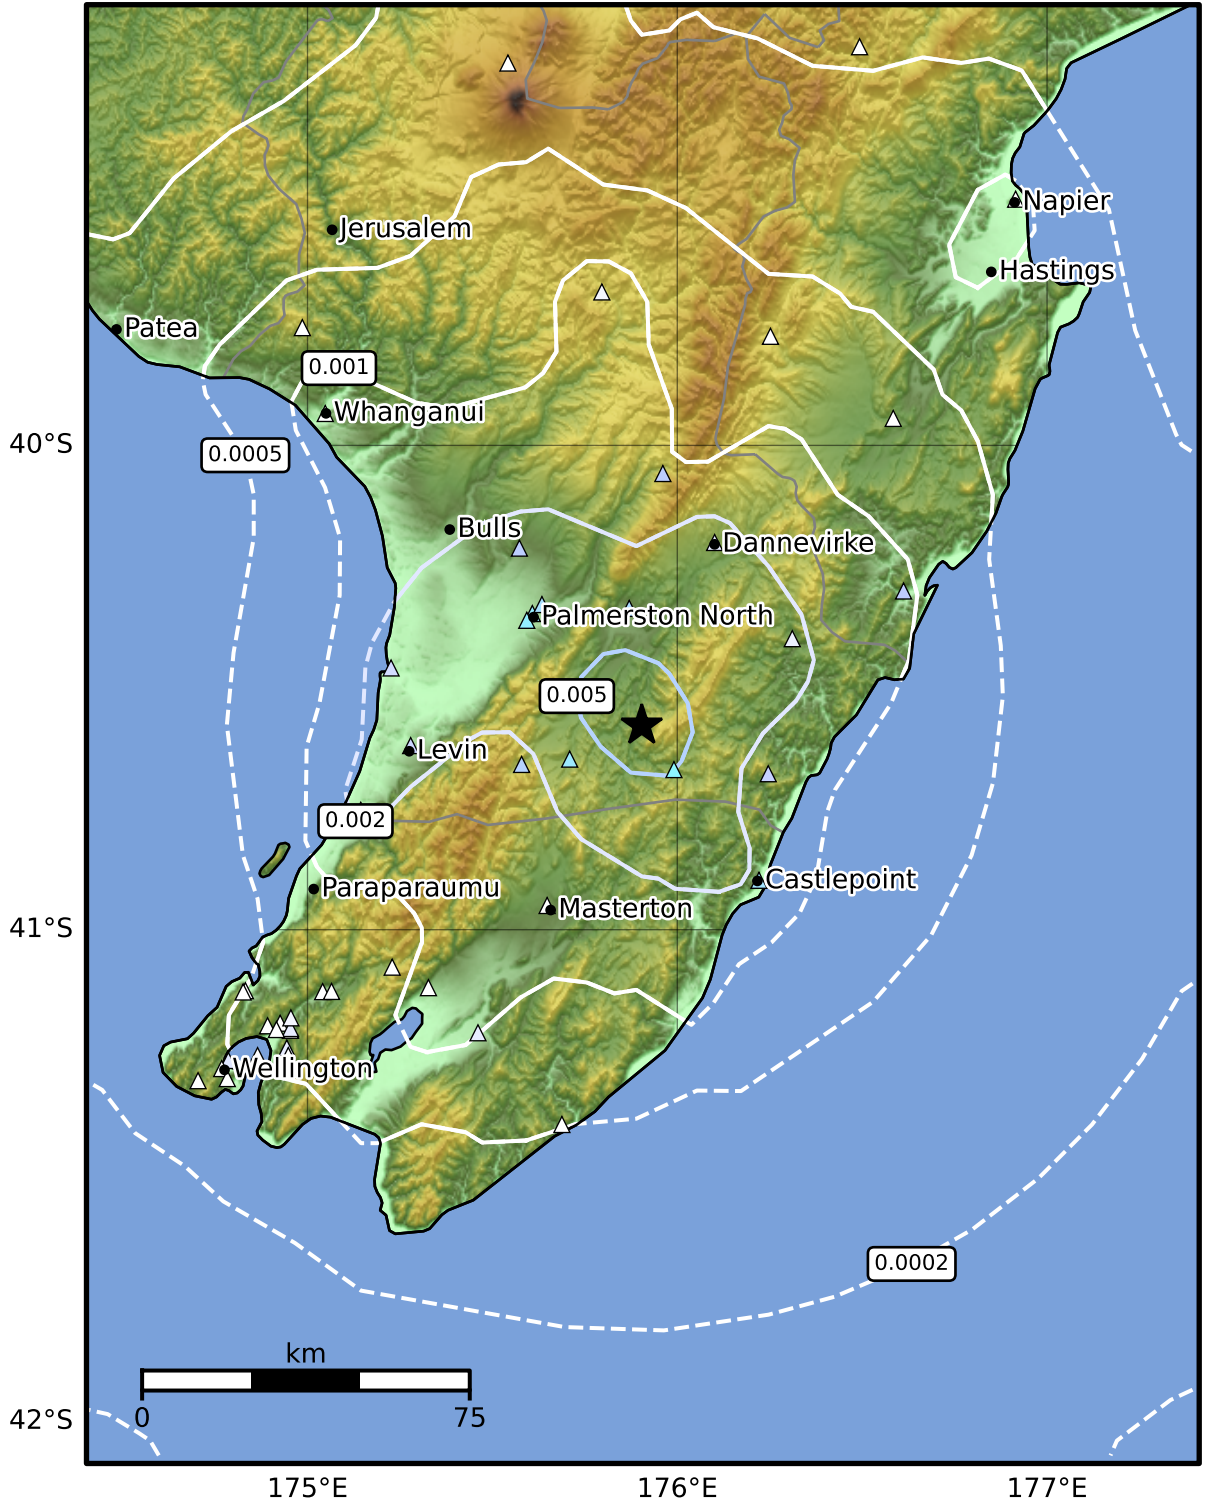

3.0 Second Peak Spectral Acceleration Map GNS Science

ShakeMap: Wairarapa

Dec 16, 2024 16:40:39 UTC M3.5 S40.58 E175.90 Depth: 25.2km ID:2024p947824

Scale based on Moratalla et al.(2021) and Worden et al.(2012) Version 7: Processed 2024-12-16T19:42:37Z

△ Seismic Instrument ○ Reported Intensity ★ Epicenter