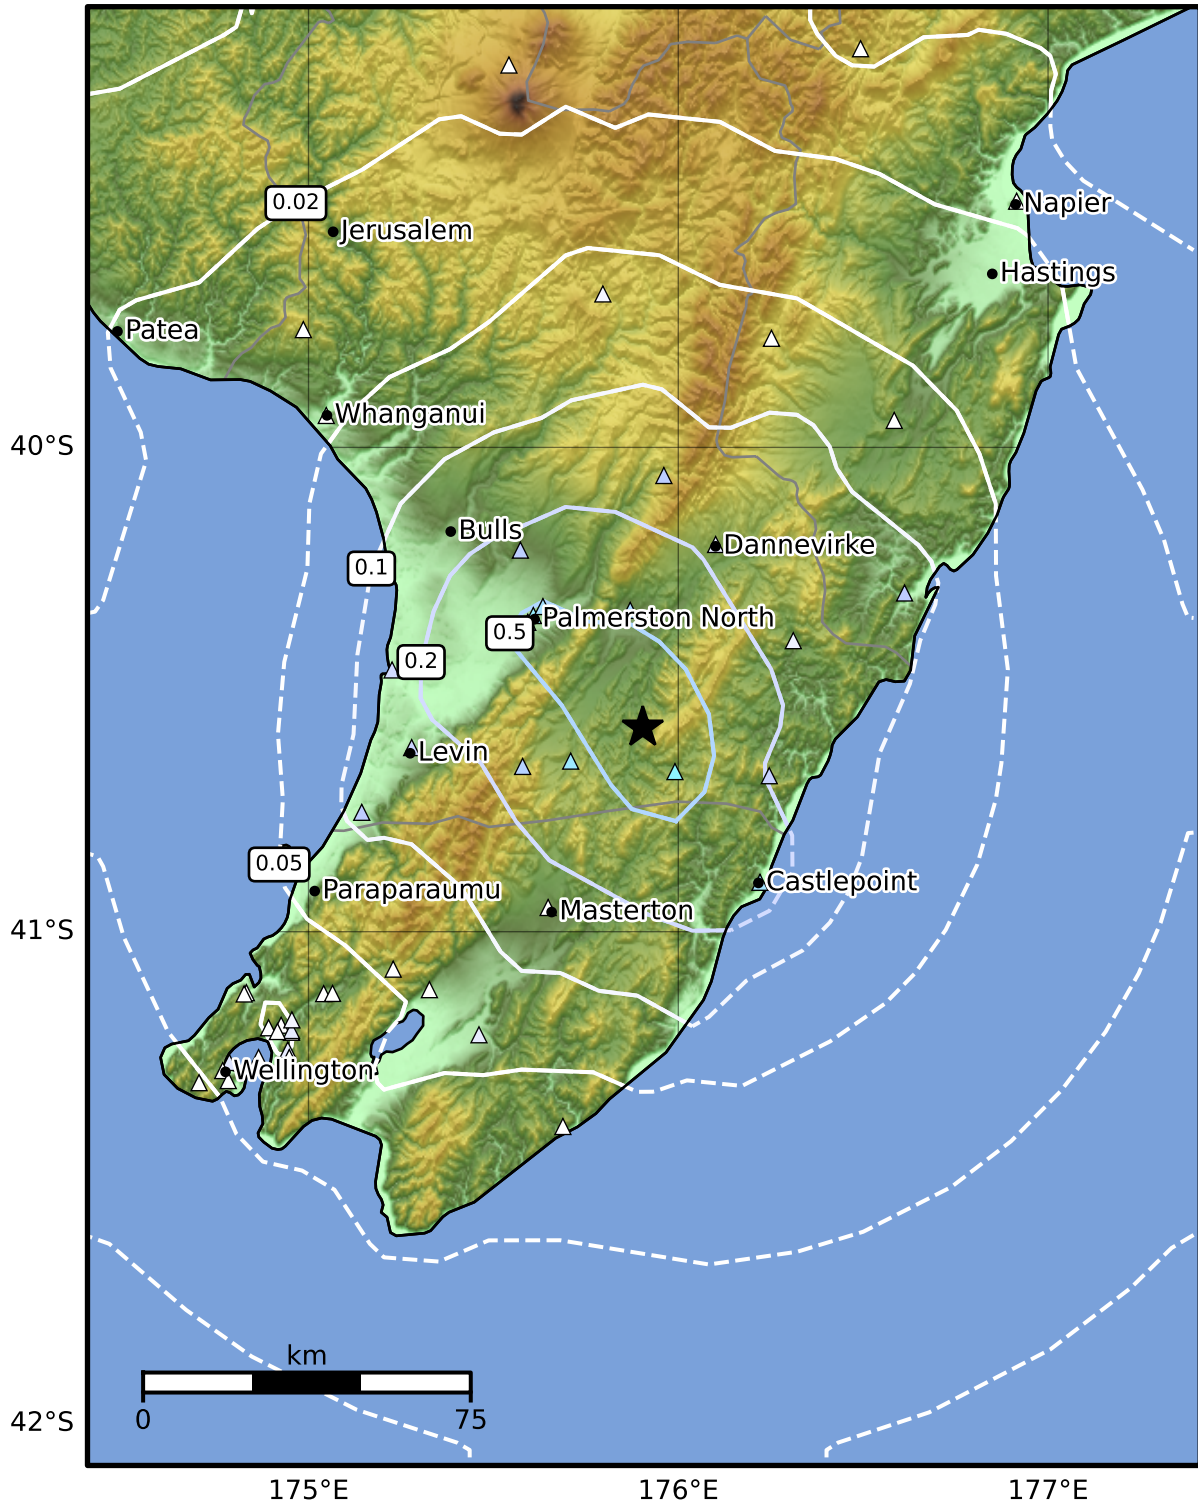

0.3 Second Peak Spectral Acceleration Map GNS Science

ShakeMap: Wairarapa

Dec 16, 2024 16:40:39 UTC M3.5 S40.58 E175.90 Depth: 25.2km ID:2024p947824

SA(0.3) (%g)	0.1	0.2	0.5	1	2	5	10	20	50	100	200
---------------------	------------	------------	------------	----------	----------	----------	-----------	-----------	-----------	------------	------------

Scale based on Moratalla et al.(2021) and Worden et al.(2012) Version 8: Processed 2024-12-16T22:42:38Z

△ Seismic Instrument ○ Reported Intensity ★ Epicenter