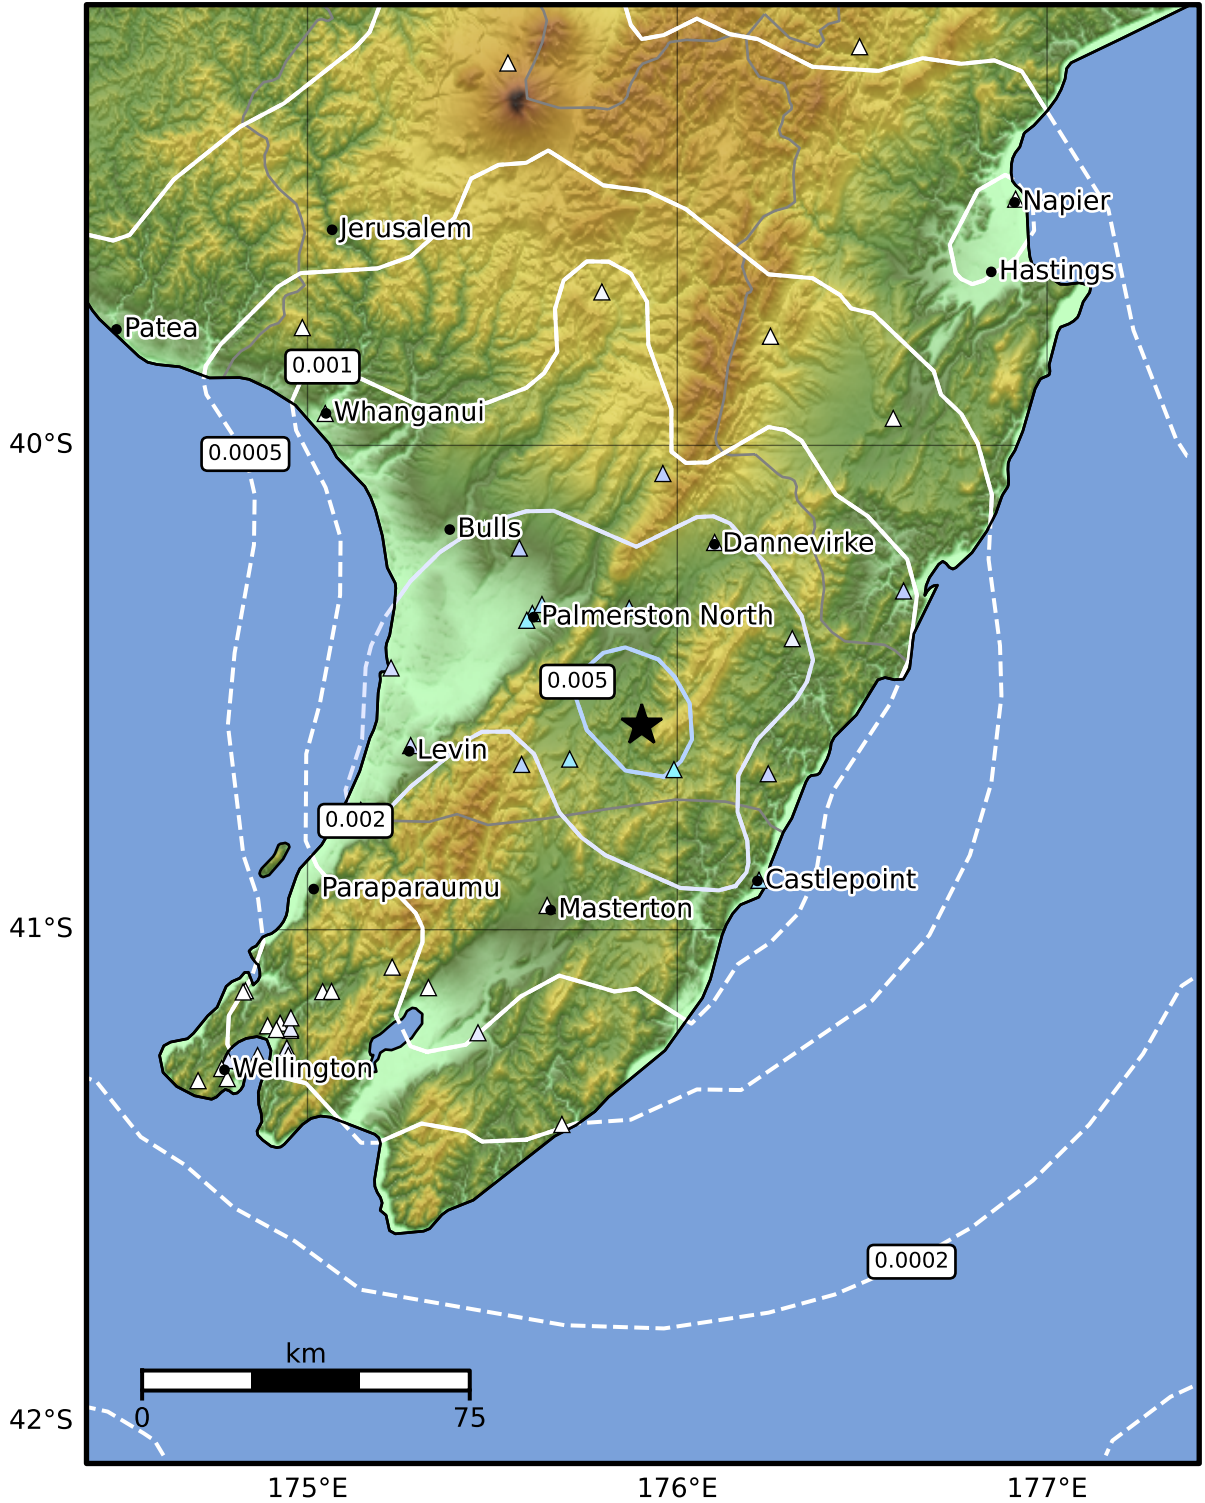

3.0 Second Peak Spectral Acceleration Map GNS Science

ShakeMap: Wairarapa

Dec 16, 2024 16:40:39 UTC M3.5 S40.58 E175.90 Depth: 25.2km ID:2024p947824

Scale based on Moratalla et al.(2021) and Worden et al.(2012) Version 8: Processed 2024-12-16T22:42:38Z

△ Seismic Instrument ○ Reported Intensity ★ Epicenter