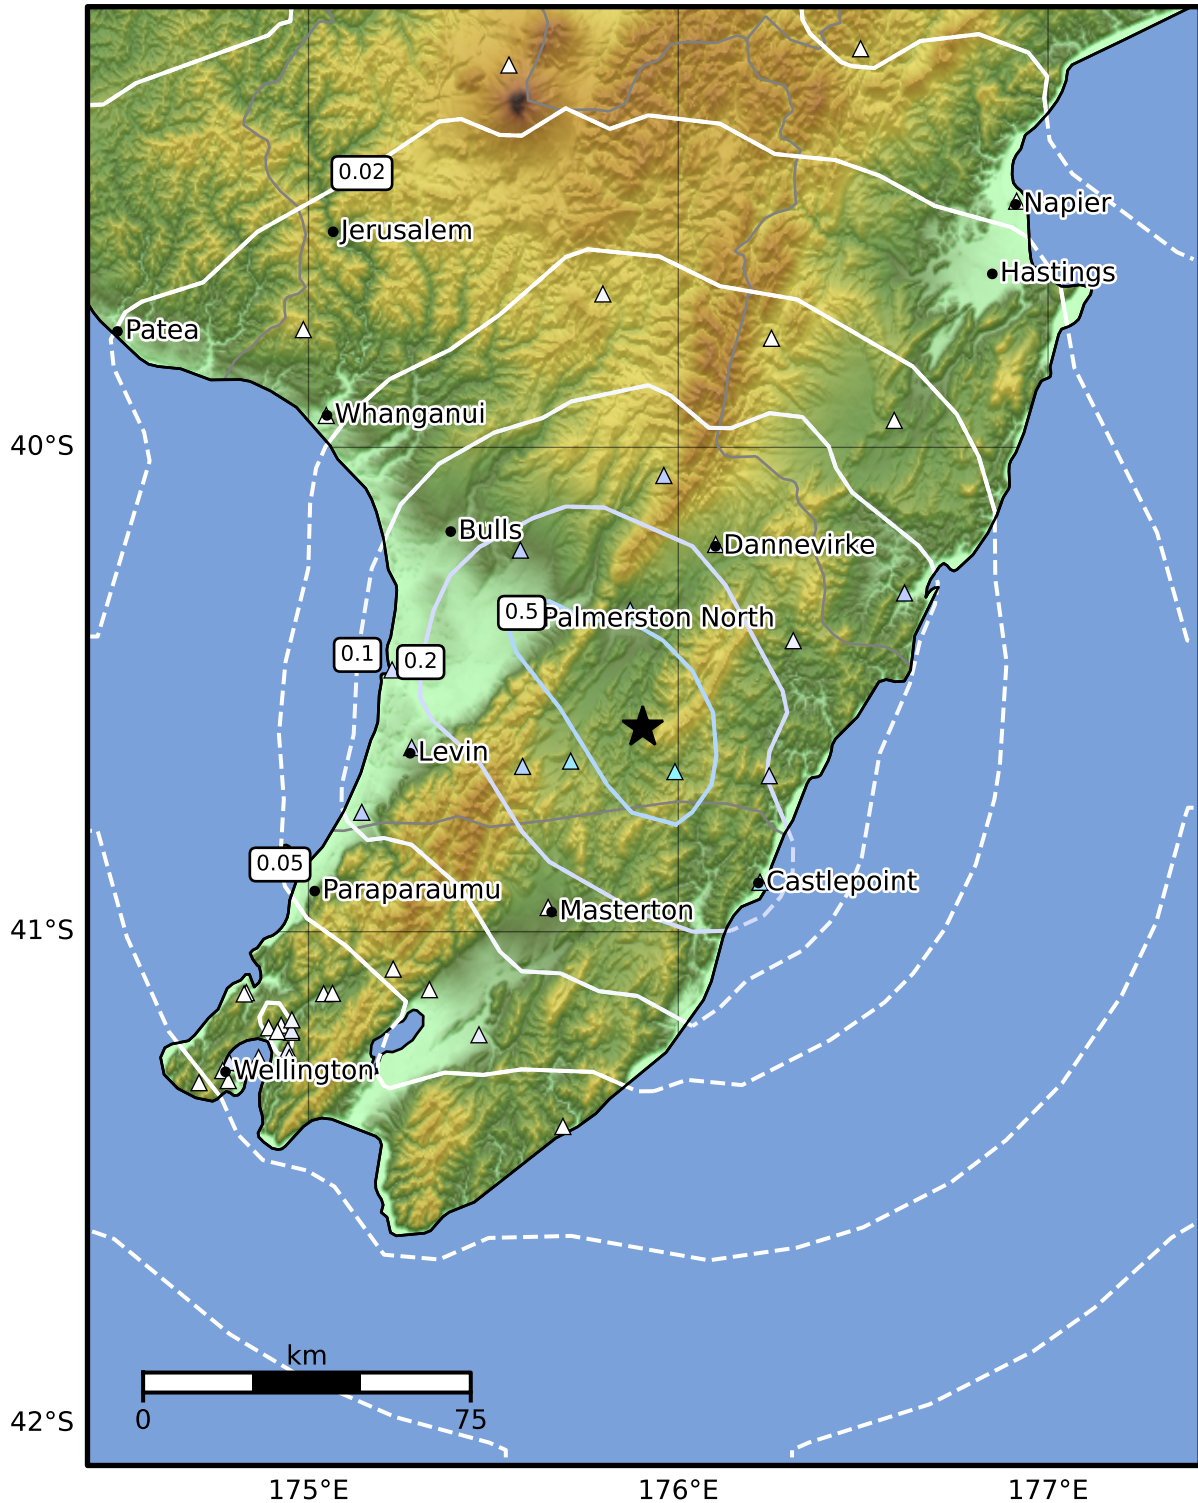

0.3 Second Peak Spectral Acceleration Map GNS Science

ShakeMap: Wairarapa

Dec 16, 2024 16:40:39 UTC M3.5 S40.58 E175.90 Depth: 25.2km ID:2024p947824

SA(0.3) (%g)	0.1	0.2	0.5	1	2	5	10	20	50	100	200
---------------------	------------	------------	------------	----------	----------	----------	-----------	-----------	-----------	------------	------------

Scale based on Moratalla et al.(2021) and Worden et al.(2012) Version 9: Processed 2024-12-17T16:43:21Z

△ Seismic Instrument ○ Reported Intensity ★ Epicenter