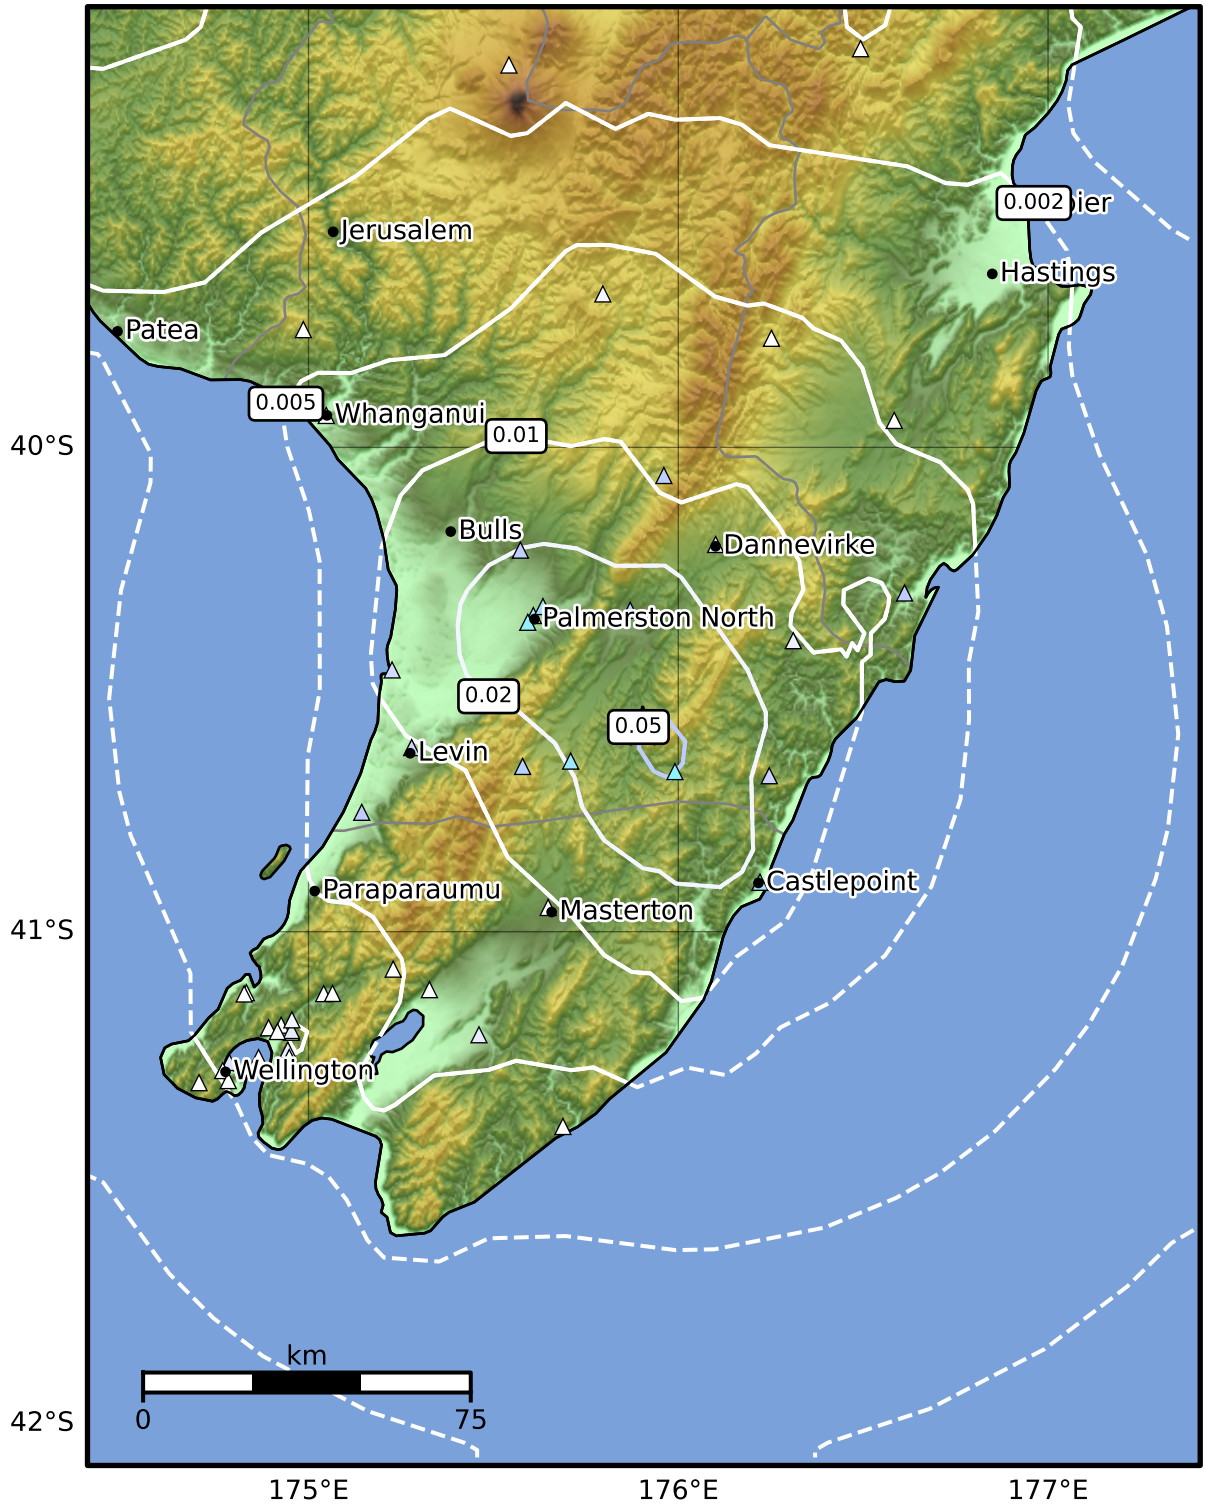

1.0 Second Peak Spectral Acceleration Map GNS Science

ShakeMap: Wairarapa

Dec 16, 2024 16:40:39 UTC M3.5 S40.58 E175.90 Depth: 25.2km ID:2024p947824

SA(1.0) (%g)	0.1	0.2	0.5	1	2	5	10	20	50	100	200
--------------	-----	-----	-----	---	---	---	----	----	----	-----	-----

Scale based on Moratalla et al.(2021) and Worden et al.(2012) Version 9: Processed 2024-12-17T16:43:21Z

△ Seismic Instrument ○ Reported Intensity ★ Epicenter