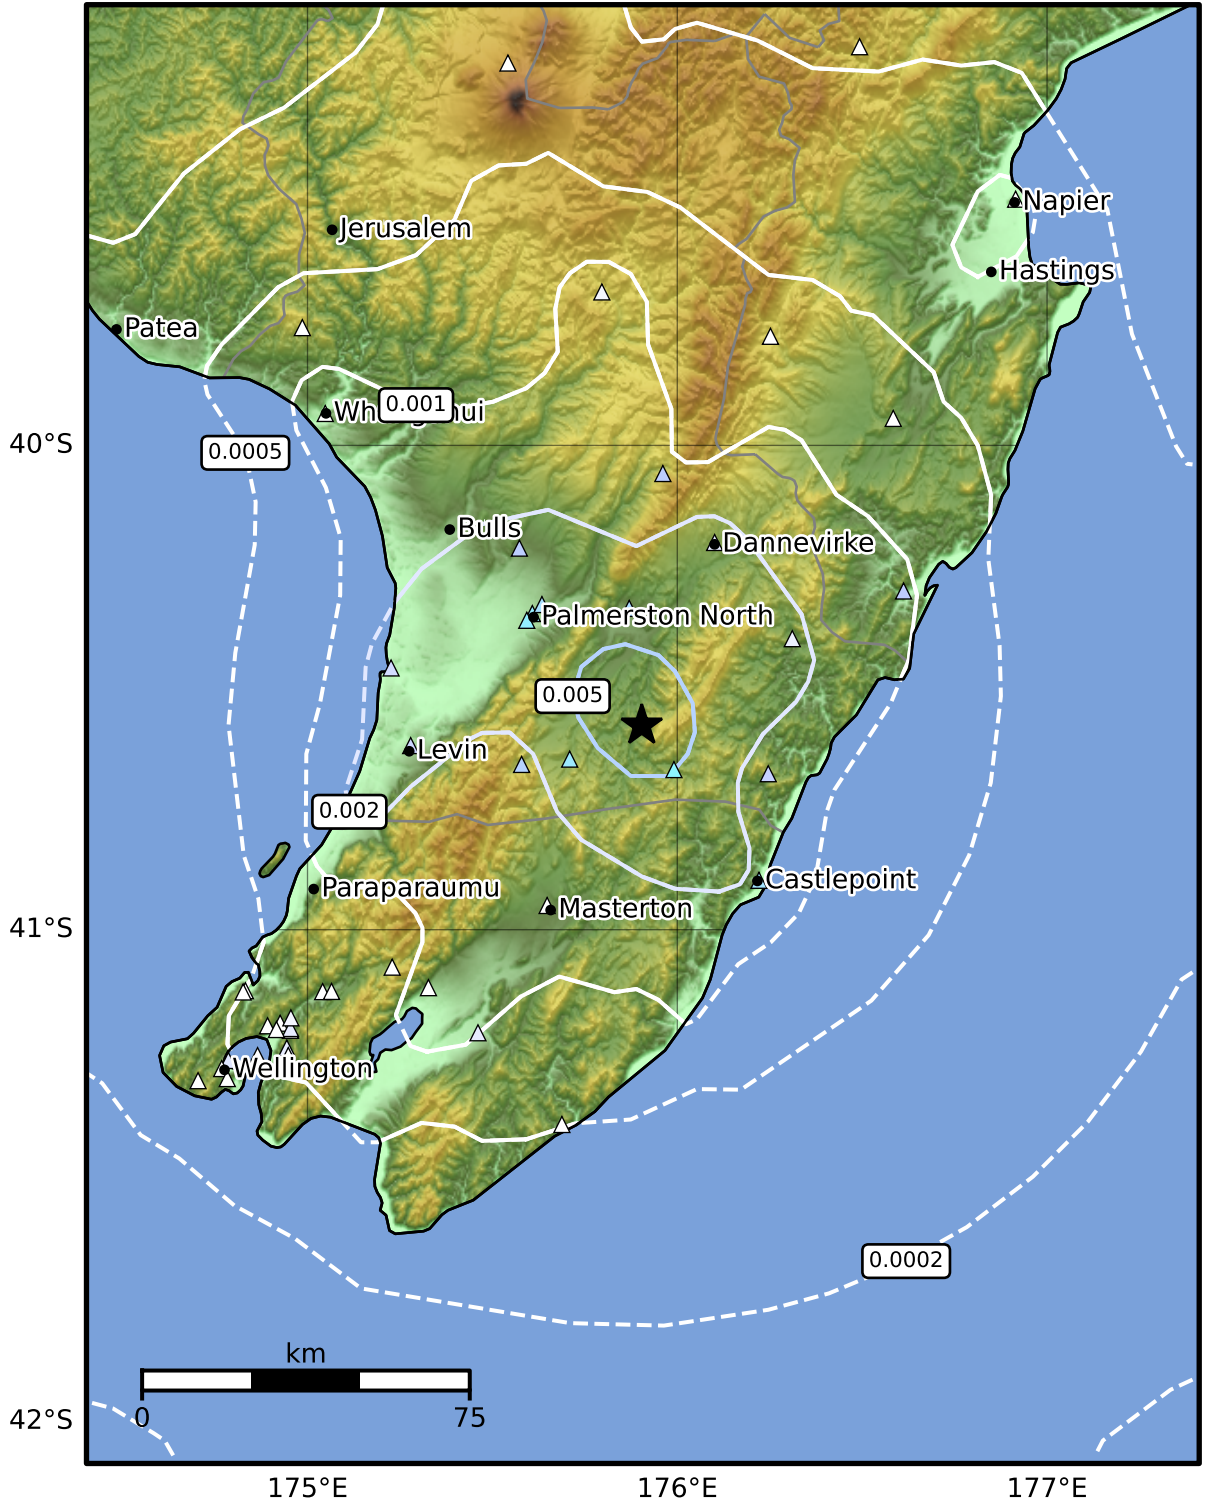

3.0 Second Peak Spectral Acceleration Map GNS Science

ShakeMap: Wairarapa

Dec 16, 2024 16:40:39 UTC M3.5 S40.58 E175.90 Depth: 25.2km ID:2024p947824

Scale based on Moratalla et al.(2021) and Worden et al.(2012) Version 9: Processed 2024-12-17T16:43:21Z

△ Seismic Instrument ○ Reported Intensity ★ Epicenter