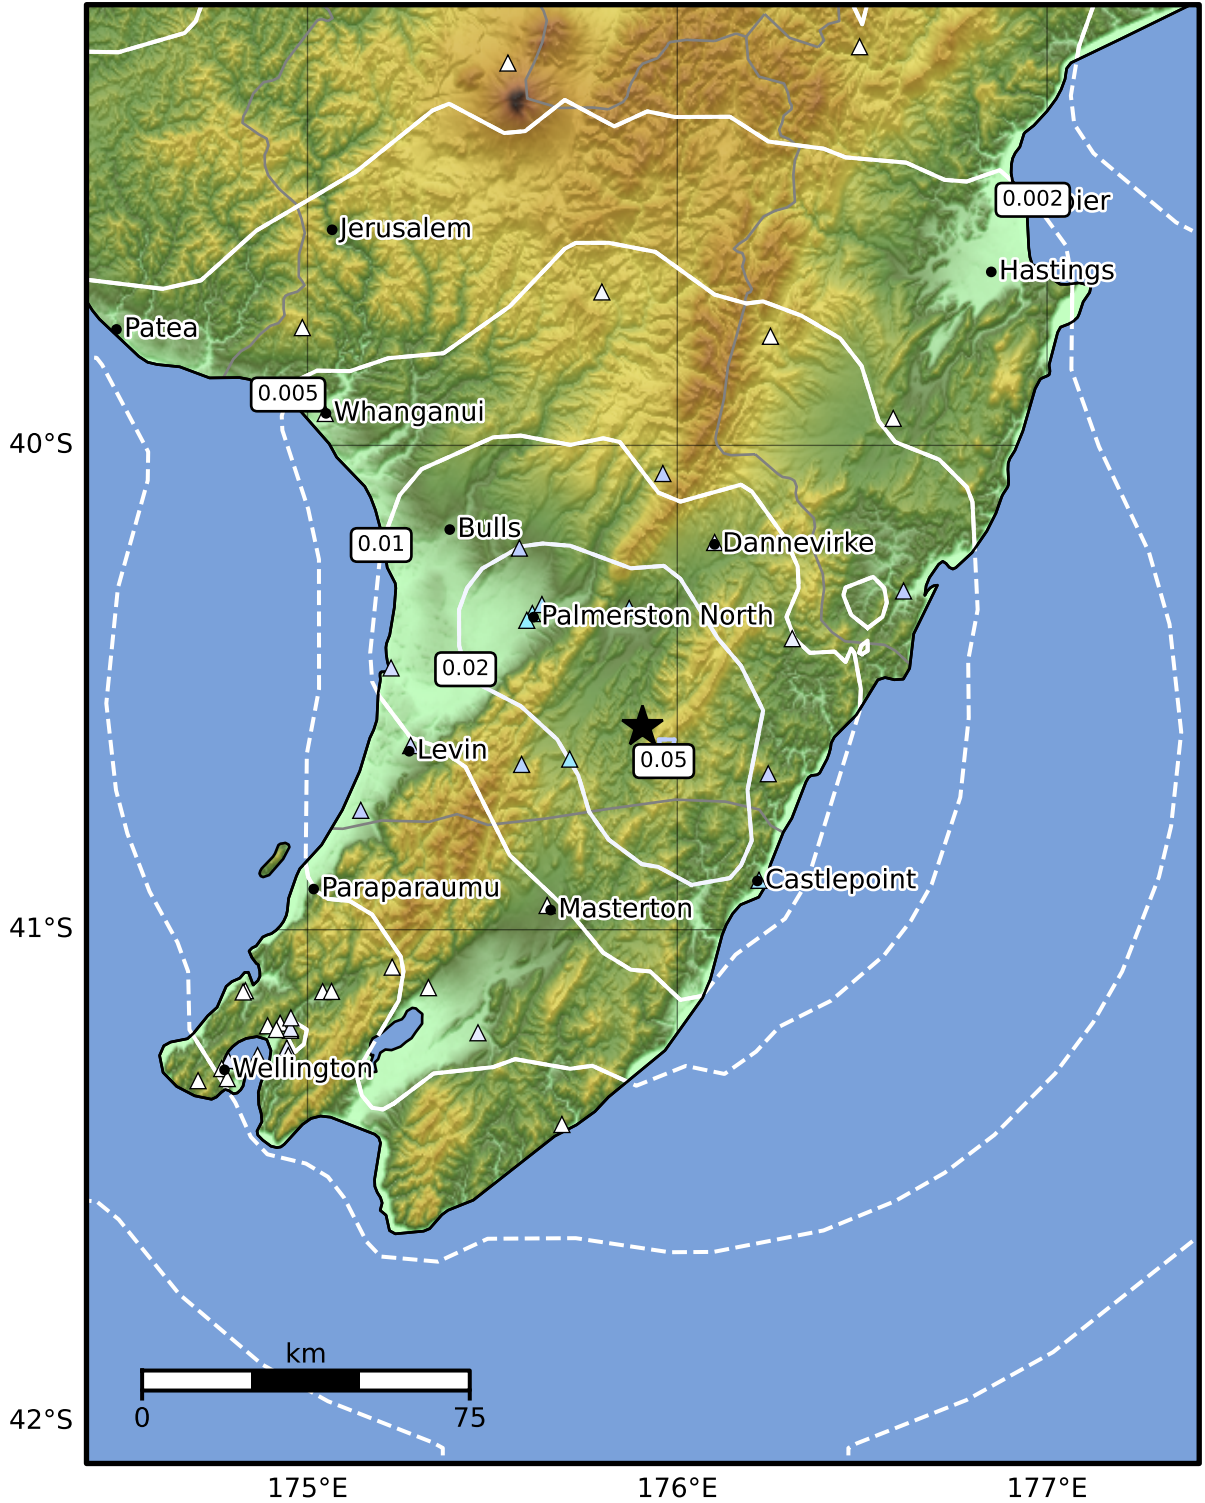

1.0 Second Peak Spectral Acceleration Map GNS Science

ShakeMap: Wairarapa

Dec 16, 2024 16:40:39 UTC M3.5 S40.58 E175.91 Depth: 25.2km ID:2024p947824

Scale based on Moratalla et al.(2021) and Worden et al.(2012) Version 10: Processed 2024-12-18T21:04:23Z

△ Seismic Instrument    ○ Reported Intensity    ★ Epicenter