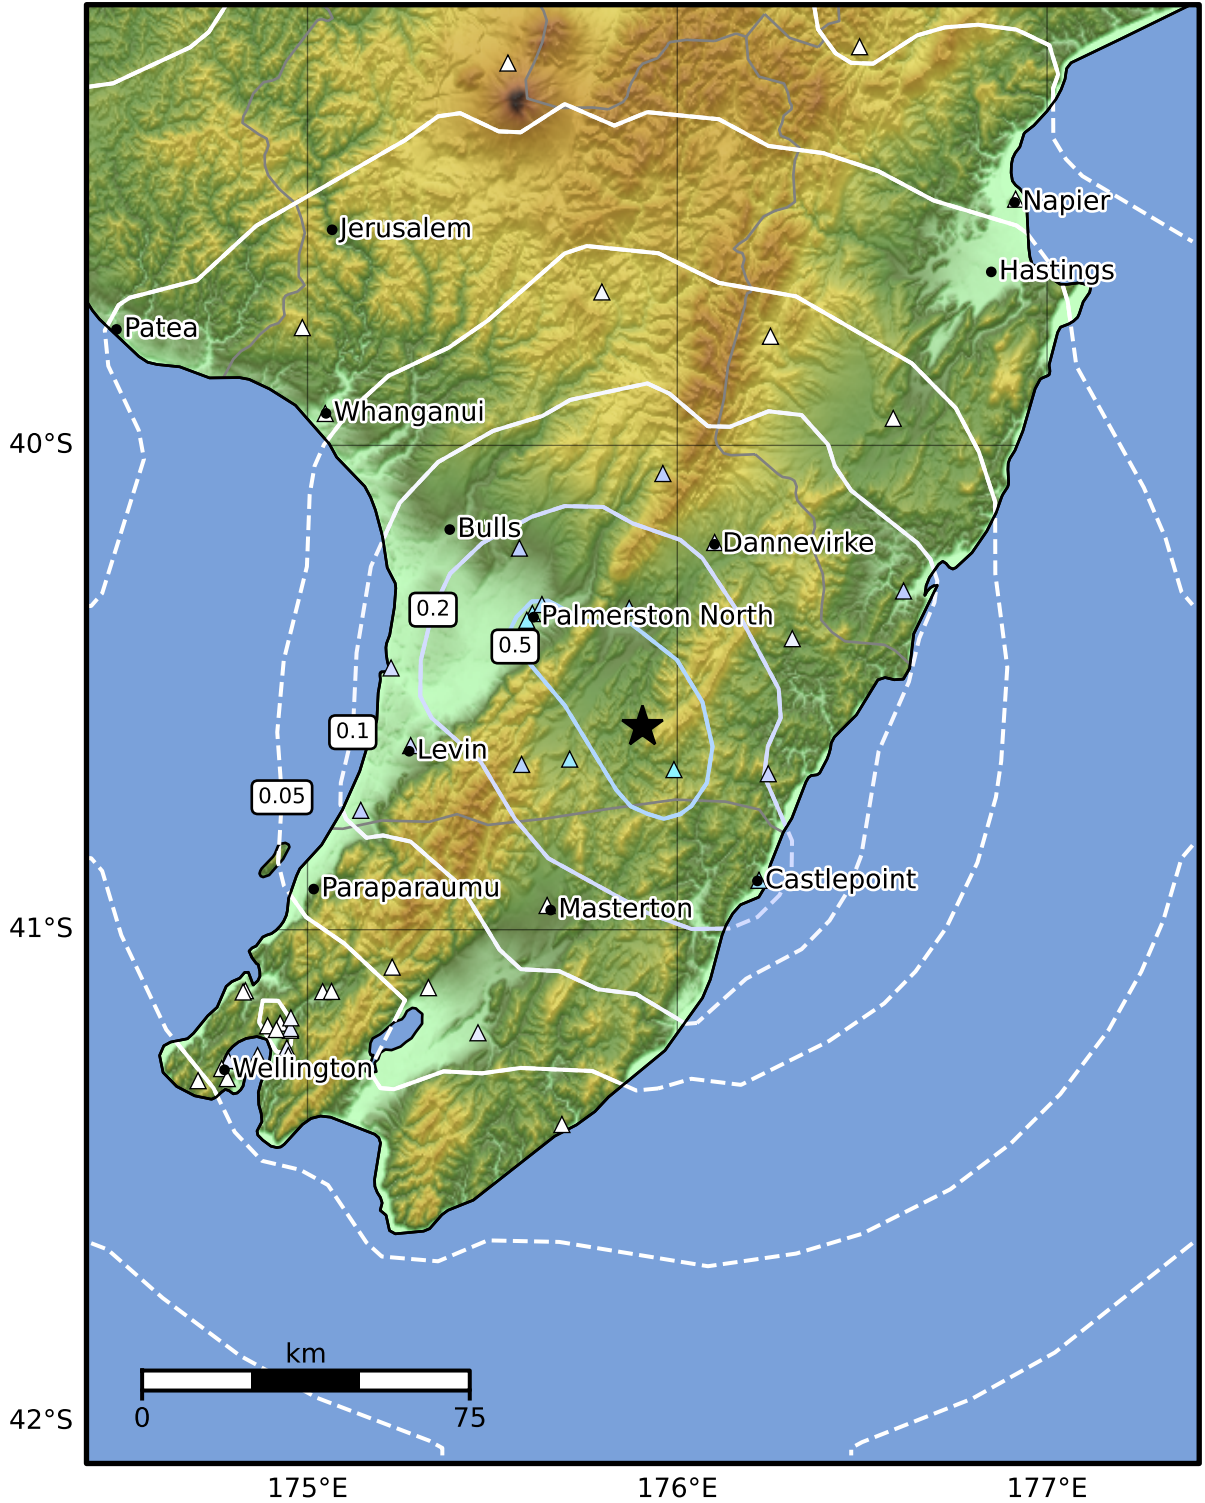

0.3 Second Peak Spectral Acceleration Map GNS Science

ShakeMap: Wairarapa

Dec 16, 2024 16:40:39 UTC M3.5 S40.58 E175.91 Depth: 25.2km ID:2024p947824

<b>SA(0.3) (%g)</b>	<b>0.1</b>	<b>0.2</b>	<b>0.5</b>	<b>1</b>	<b>2</b>	<b>5</b>	<b>10</b>	<b>20</b>	<b>50</b>	<b>100</b>	<b>200</b>
---------------------	------------	------------	------------	----------	----------	----------	-----------	-----------	-----------	------------	------------

Scale based on Moratalla et al.(2021) and Worden et al.(2012) Version 10: Processed 2024-12-18T21:04:23Z

△ Seismic Instrument    ○ Reported Intensity    ★ Epicenter