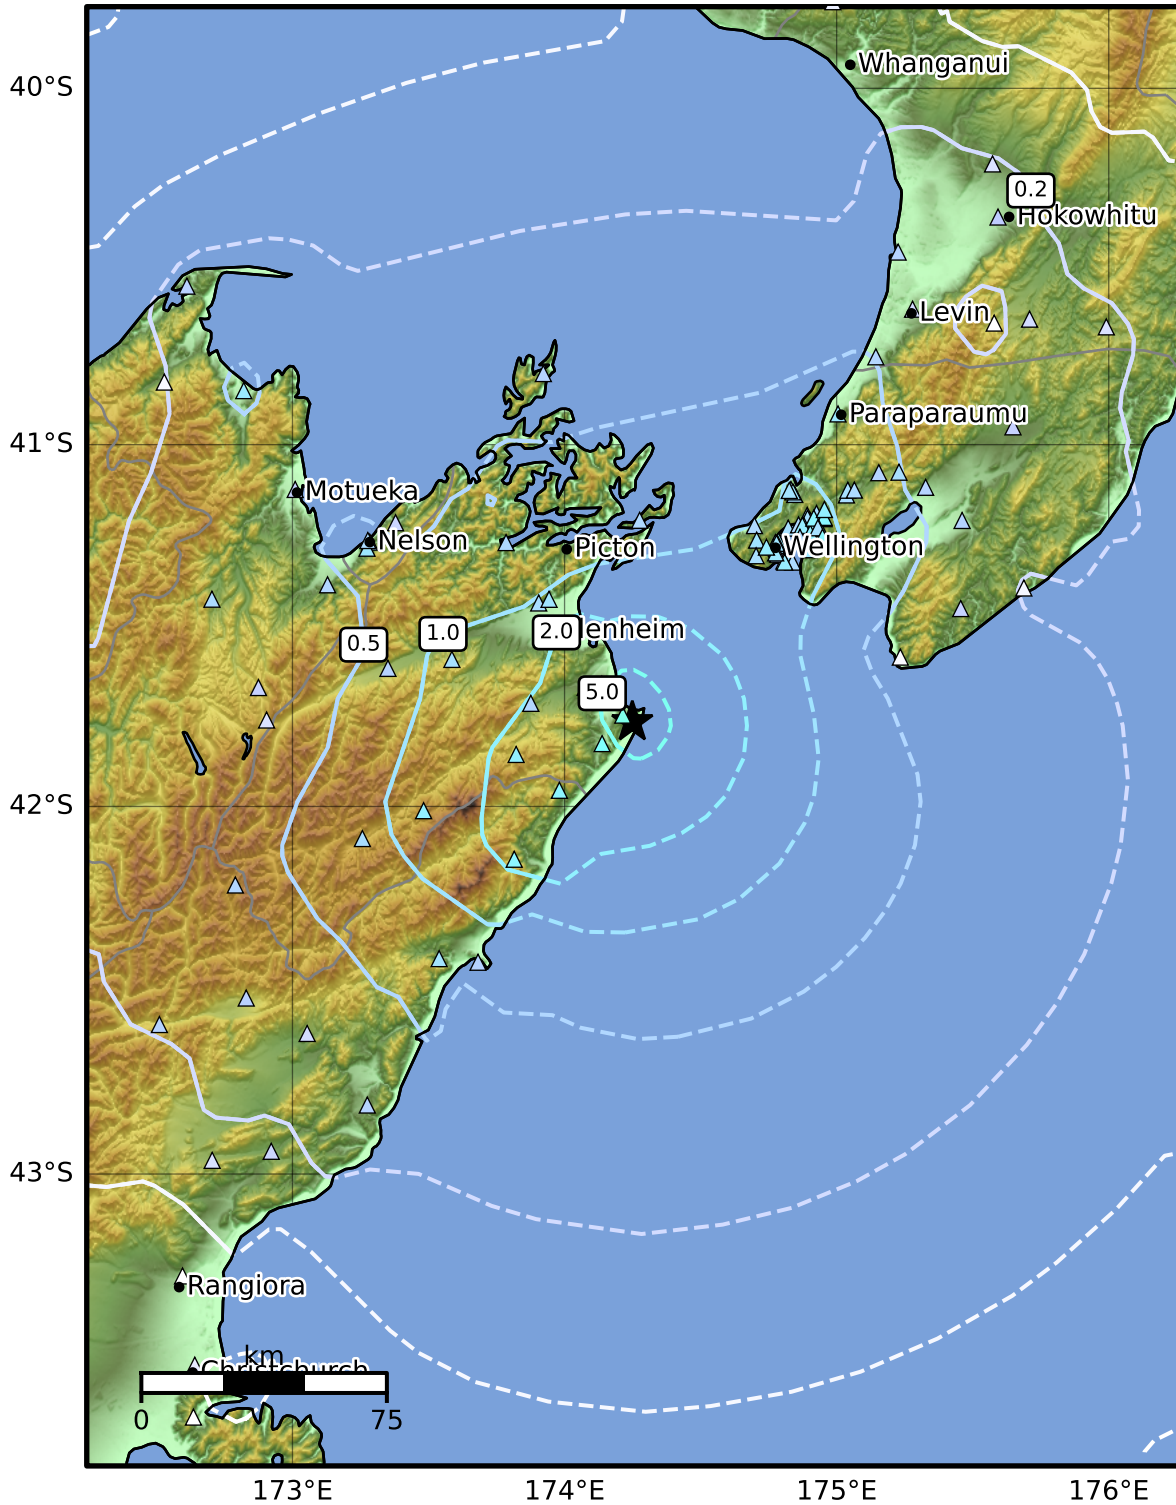

0.3 Second Peak Spectral Acceleration Map GNS Science  
 ShakeMap: Marlborough

Dec 17, 2024 04:39:35 UTC M4.9 S41.77 E174.25 Depth: 12.1km ID:2024p949173

SA(0.3) (%g)	0.1	0.2	0.5	1	2	5	10	20	50	100	200
--------------	-----	-----	-----	---	---	---	----	----	----	-----	-----

Scale based on Moratalla et al.(2021) and Worden et al.(2012) Version 3: Processed 2024-12-17T05:03:07Z  
 Δ Seismic Instrument ○ Reported Intensity ★ Epicenter