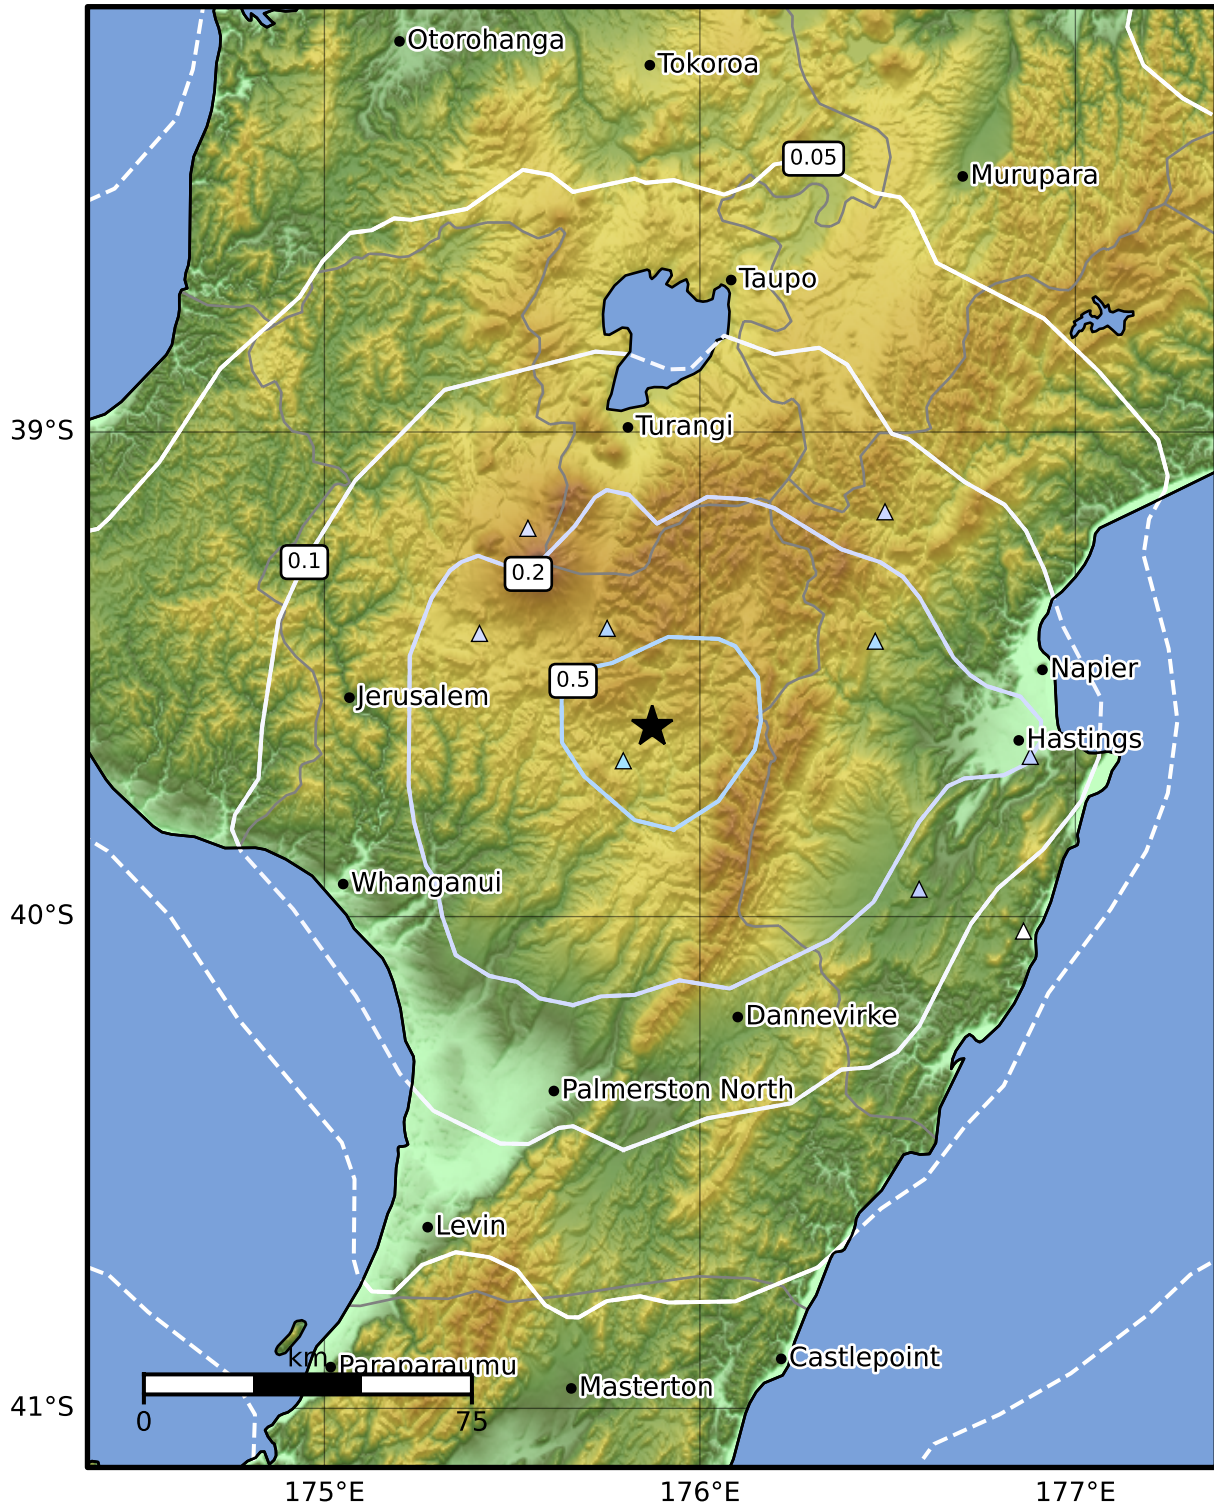

0.3 Second Peak Spectral Acceleration Map GNS Science
 ShakeMap: Manawatu

Dec 20, 2024 09:21:25 UTC M3.9 S39.61 E175.87 Depth: 29.9km ID:2024p957810

SA(0.3) (%g)	0.1	0.2	0.5	1	2	5	10	20	50	100	200
--------------	-----	-----	-----	---	---	---	----	----	----	-----	-----

Scale based on Moratalla et al.(2021) and Worden et al.(2012) Version 1: Processed 2024-12-20T09:26:10Z

△ Seismic Instrument ○ Reported Intensity ★ Epicenter