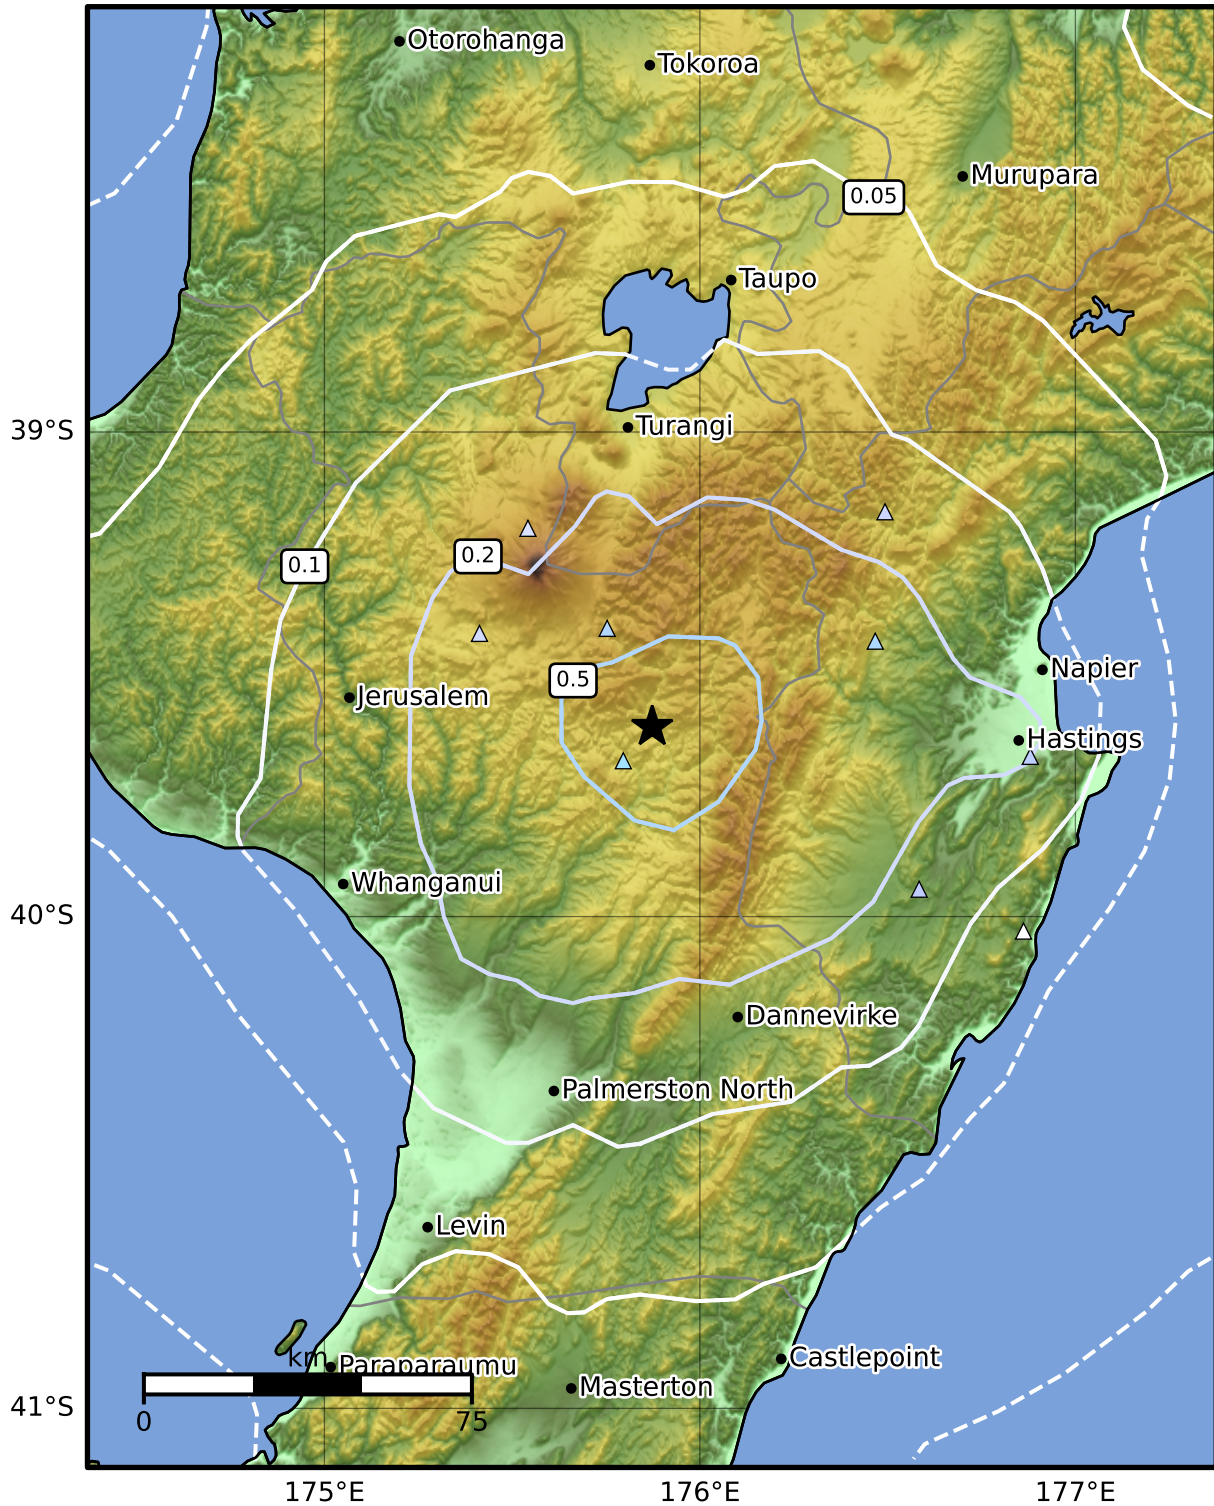

0.3 Second Peak Spectral Acceleration Map GNS Science

ShakeMap: Manawatu

Dec 20, 2024 09:21:25 UTC M3.9 S39.61 E175.87 Depth: 29.9km ID:2024p957810

SA(0.3) (%g)	0.1	0.2	0.5	1	2	5	10	20	50	100	200
---------------------	------------	------------	------------	----------	----------	----------	-----------	-----------	-----------	------------	------------

Scale based on Moratalla et al.(2021) and Worden et al.(2012) Version 2: Processed 2024-12-20T09:30:20Z

△ Seismic Instrument ○ Reported Intensity ★ Epicenter