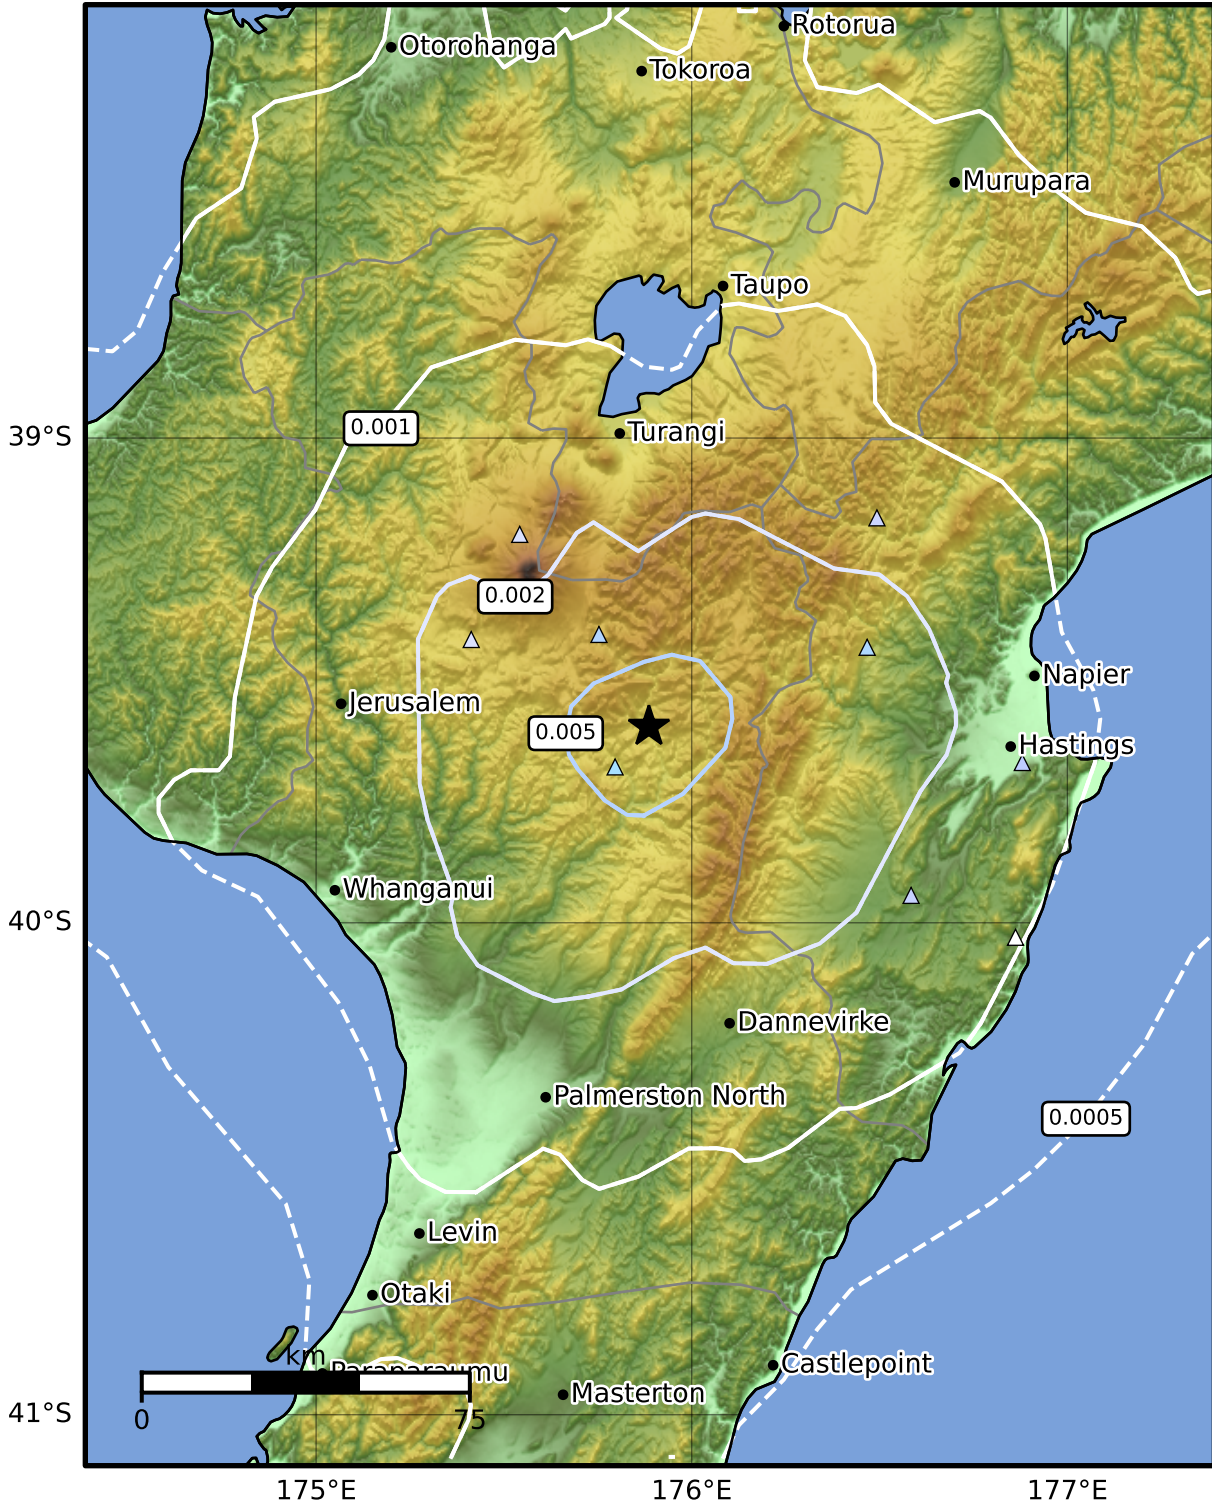

3.0 Second Peak Spectral Acceleration Map GNS Science

ShakeMap: Manawatu

Dec 20, 2024 09:21:25 UTC M4.0 S39.60 E175.89 Depth: 30.9km ID:2024p957810

Scale based on Moratalla et al.(2021) and Worden et al.(2012) Version 2: Processed 2024-12-20T09:32:47Z

△ Seismic Instrument ○ Reported Intensity ★ Epicenter