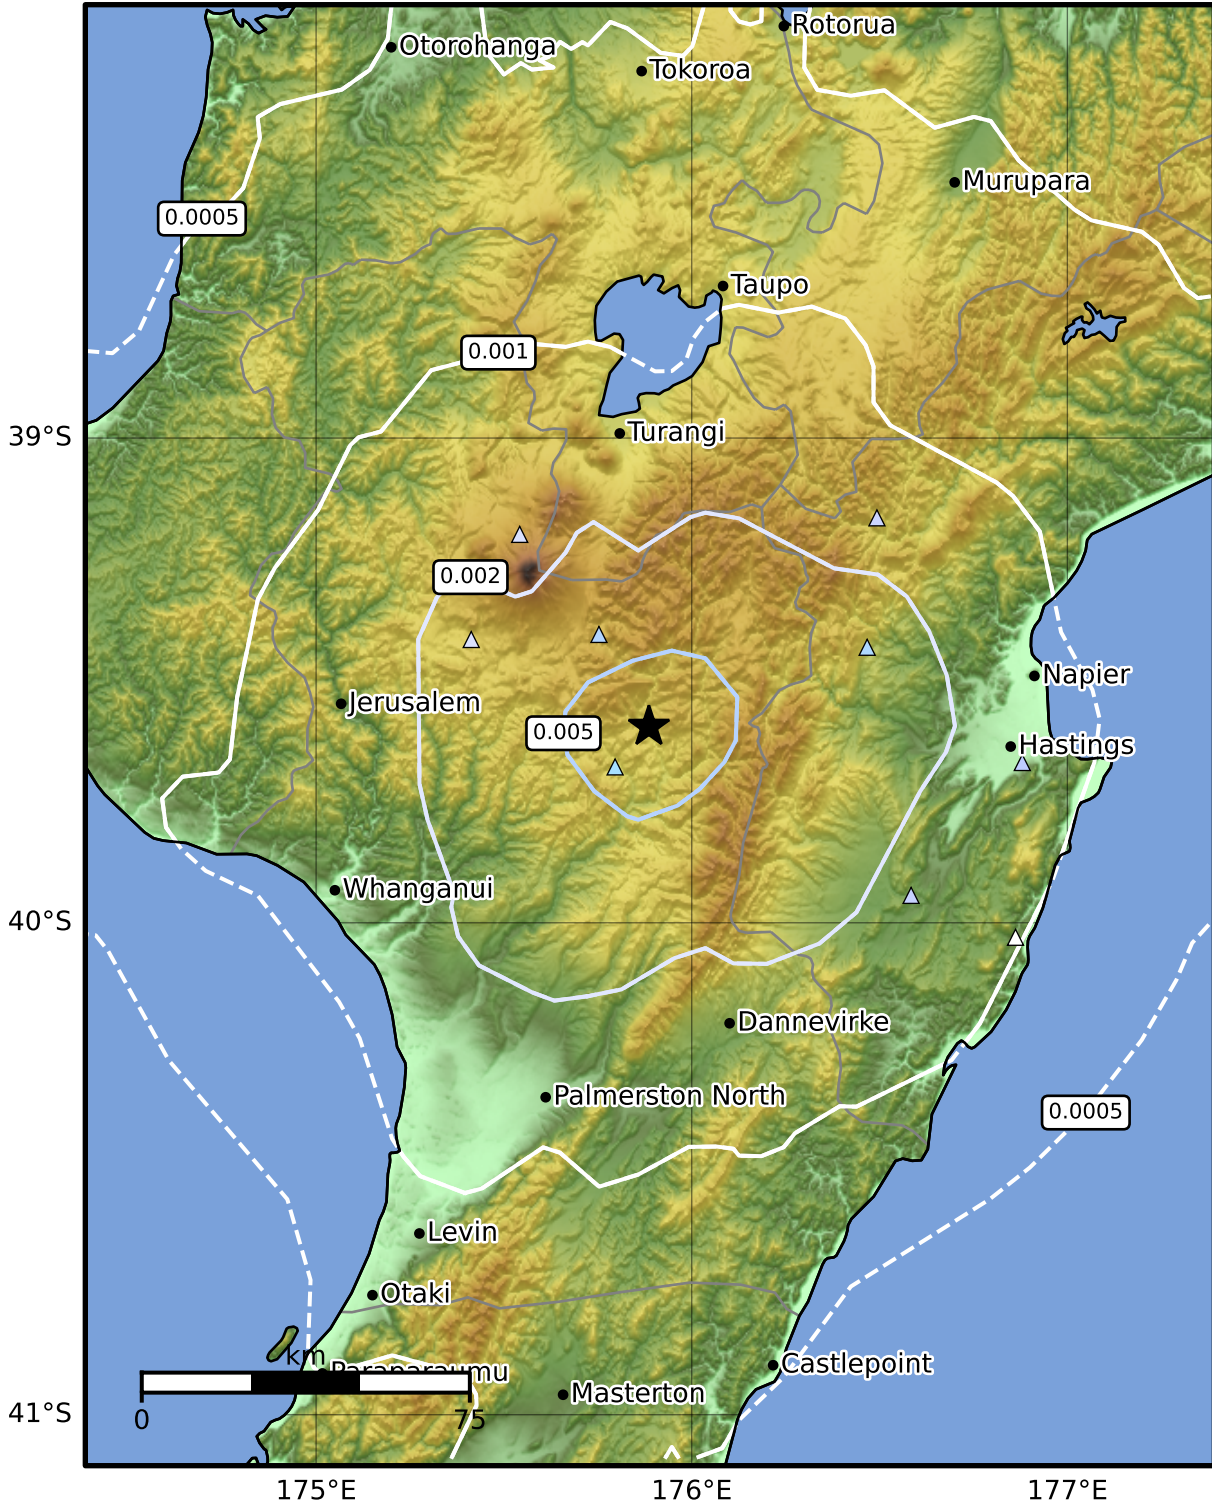

3.0 Second Peak Spectral Acceleration Map GNS Science

ShakeMap: Manawatu

Dec 20, 2024 09:21:25 UTC M4.0 S39.60 E175.89 Depth: 30.9km ID:2024p957810

Scale based on Moratalla et al.(2021) and Worden et al.(2012) Version 7: Processed 2024-12-20T11:24:08Z

△ Seismic Instrument ○ Reported Intensity ★ Epicenter