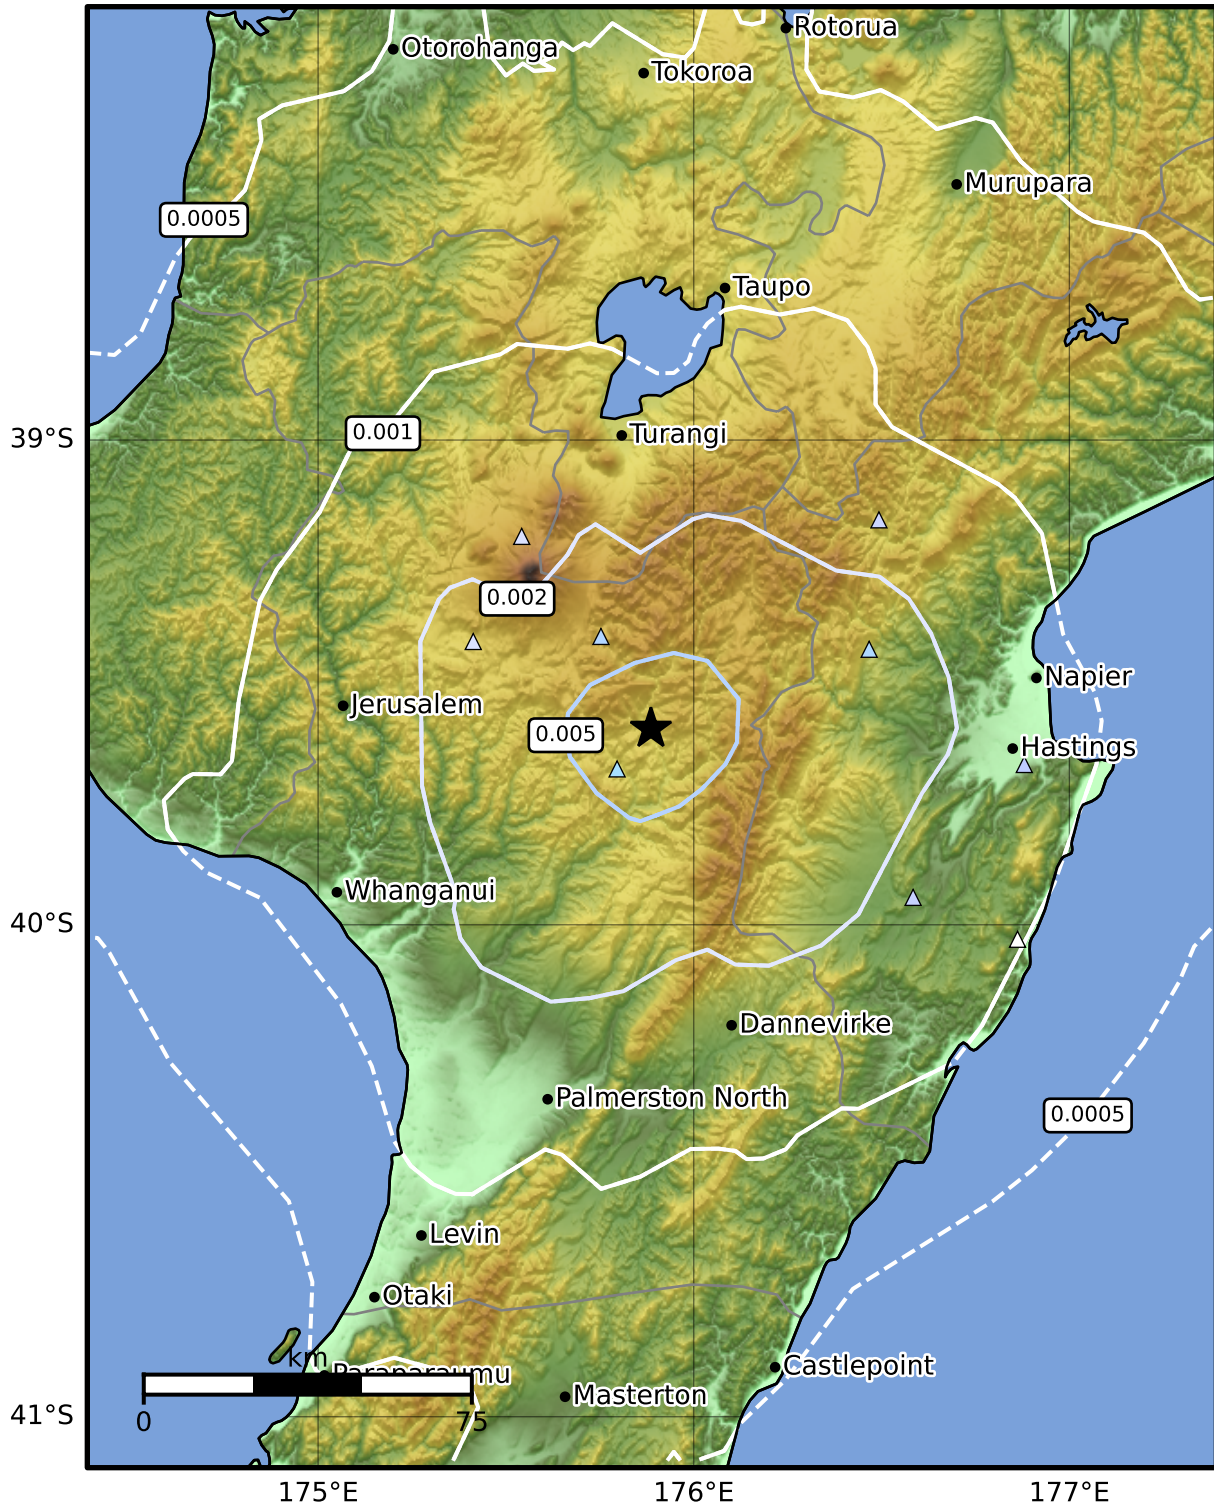

3.0 Second Peak Spectral Acceleration Map GNS Science
 ShakeMap: Manawatu

Dec 20, 2024 09:21:25 UTC M4.0 S39.60 E175.89 Depth: 30.9km ID:2024p957810

Scale based on Moratalla et al.(2021) and Worden et al.(2012) Version 9: Processed 2024-12-20T15:24:08Z

△ Seismic Instrument ○ Reported Intensity ★ Epicenter