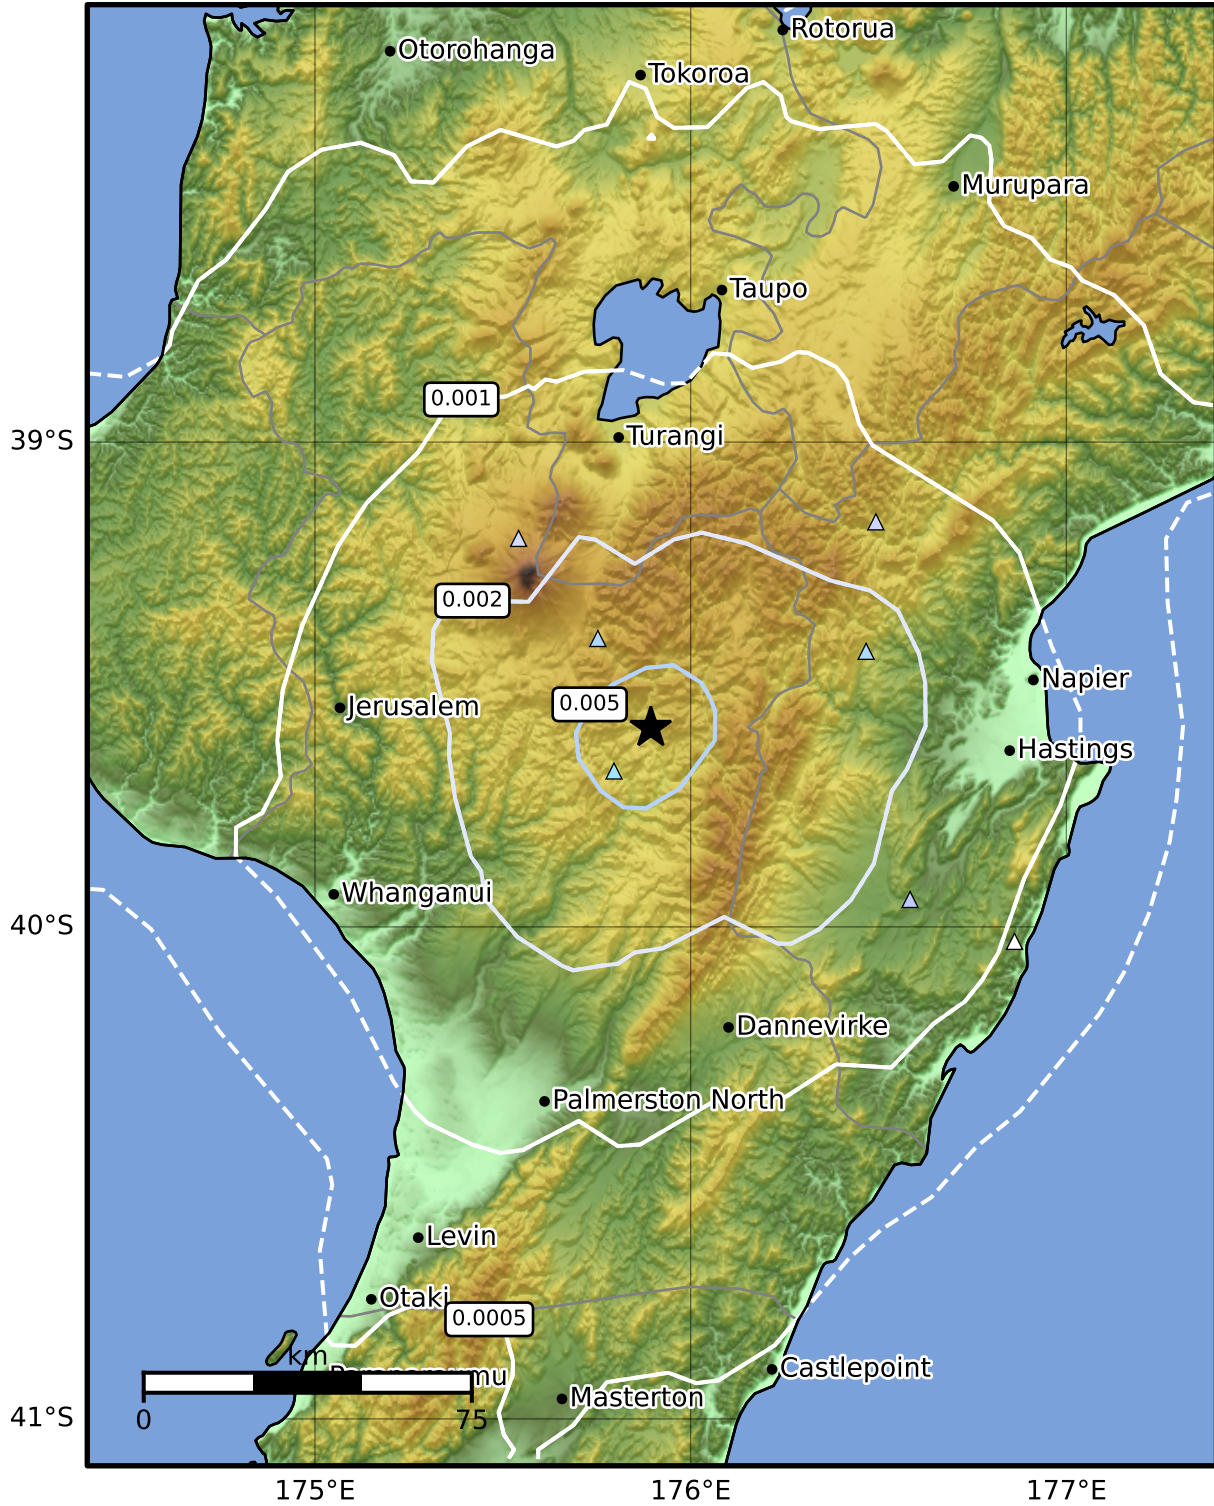

3.0 Second Peak Spectral Acceleration Map GNS Science

ShakeMap: Manawatu

Dec 20, 2024 09:21:24 UTC M3.9 S39.59 E175.89 Depth: 33.0km ID:2024p957810

Scale based on Moratalla et al.(2021) and Worden et al.(2012) Version 11: Processed 2024-12-23T12:49:12Z

△ Seismic Instrument ○ Reported Intensity ★ Epicenter