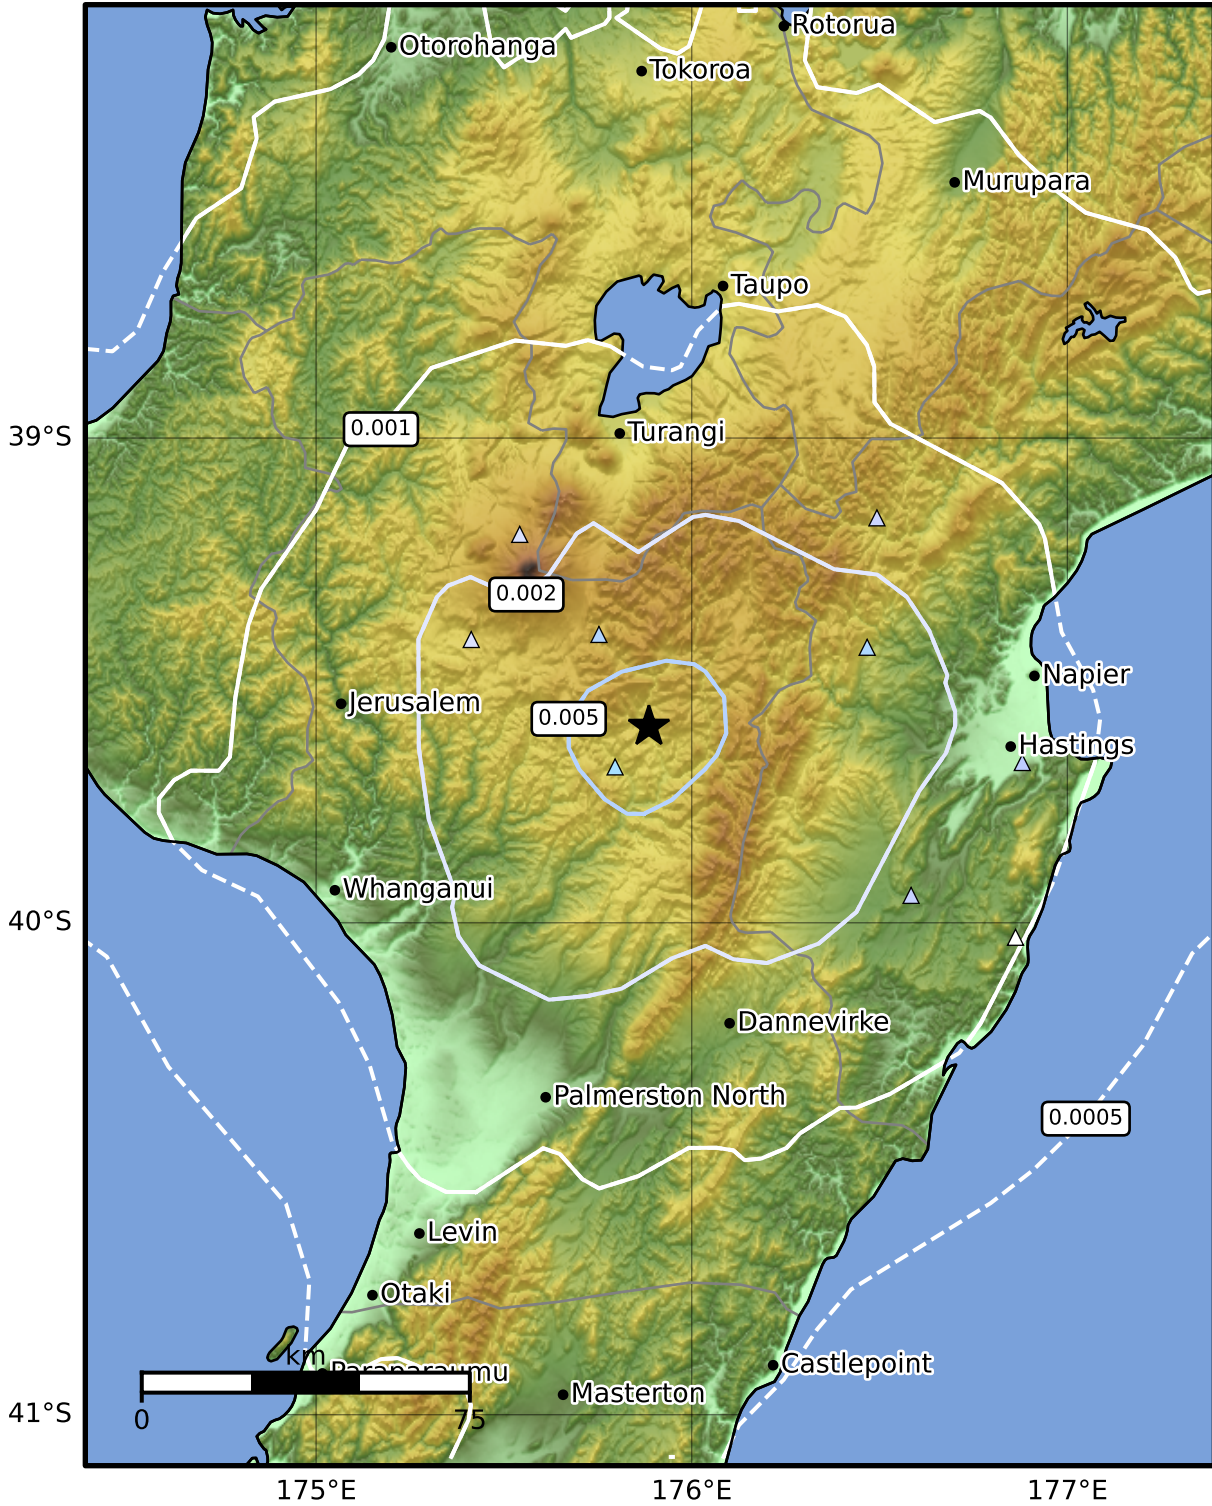

3.0 Second Peak Spectral Acceleration Map GNS Science

ShakeMap: Manawatu

Dec 20, 2024 09:21:25 UTC M4.0 S39.60 E175.89 Depth: 30.9km ID:2024p957810

Scale based on Moratalla et al.(2021) and Worden et al.(2012) Version 10: Processed 2024-12-21T09:24:59Z

△ Seismic Instrument   ○ Reported Intensity   ★ Epicenter