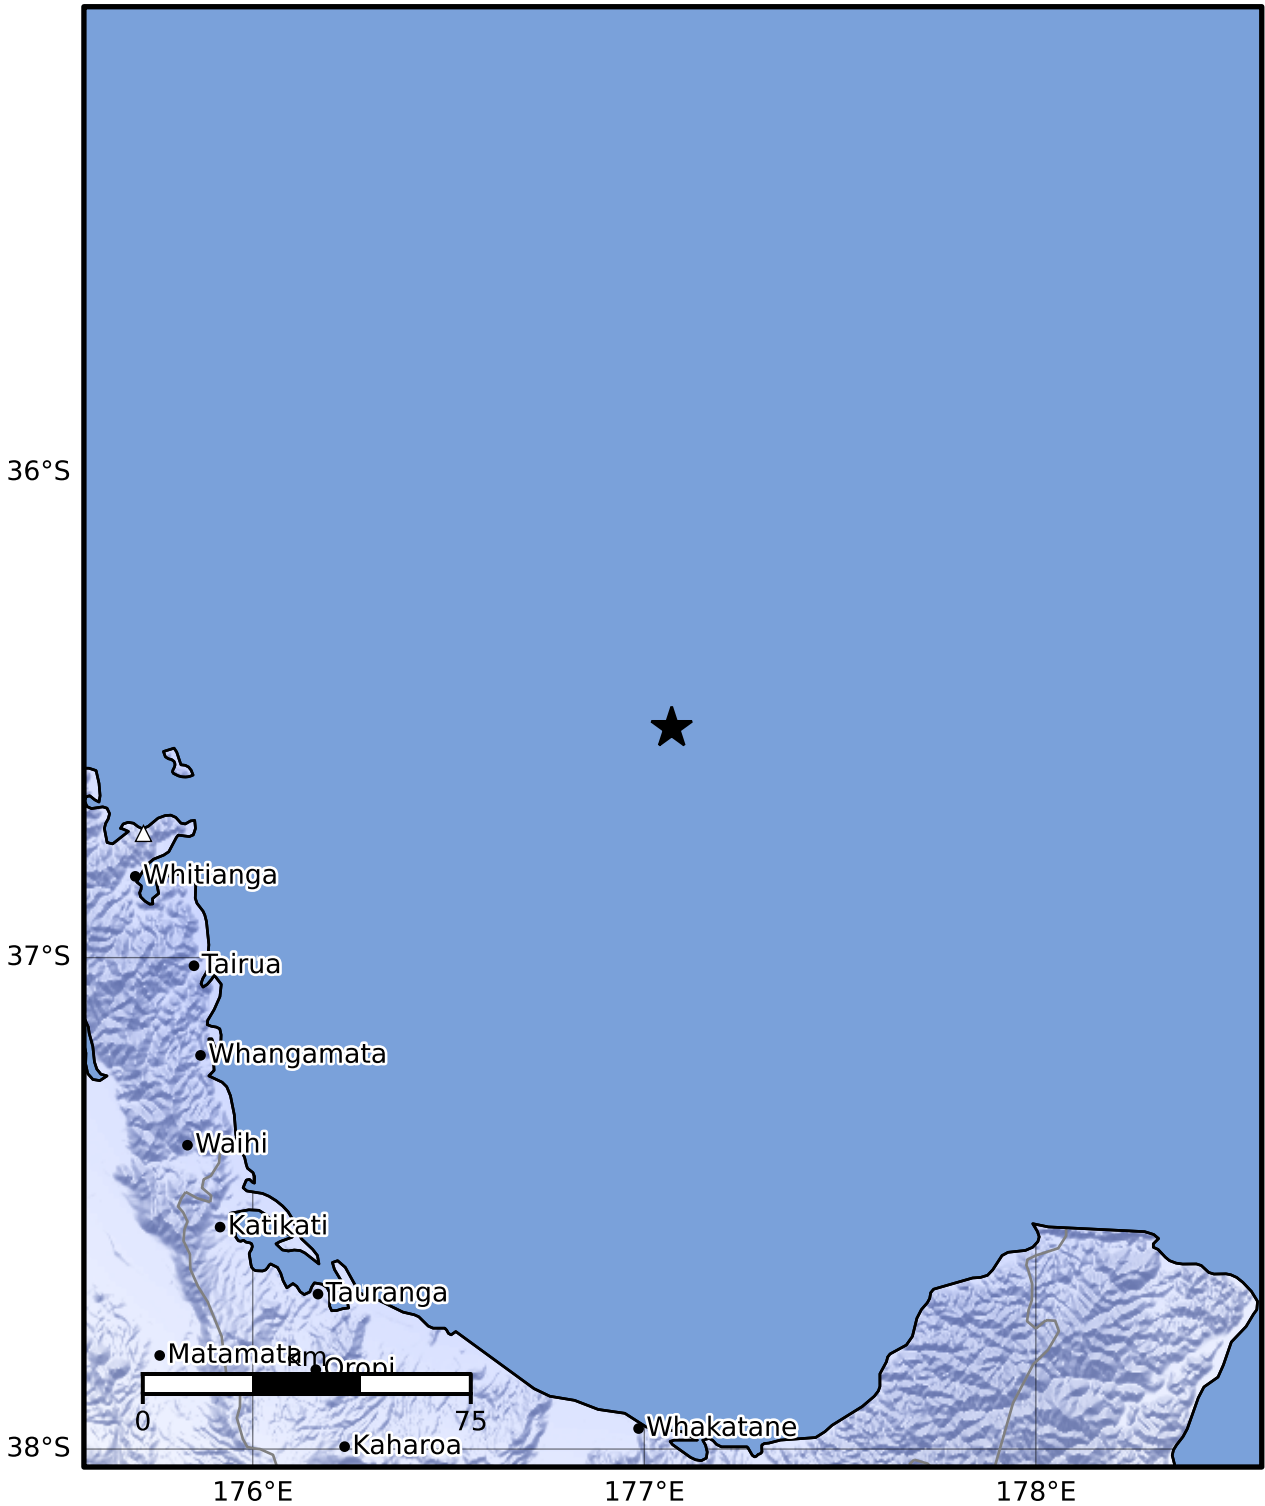

Macroseismic Intensity Map GNS Science

ShakeMap: Raukumara Plain

Dec 20, 2024 23:03:41 UTC M3.5 S36.53 E177.07 Depth: 12.0km ID:2024p959353

SHAKING	Not felt	Weak	Light	Moderate	Strong	Very strong	Severe	Violent	Extreme
DAMAGE	None	None	None	Very light	Light	Moderate	Moderate/heavy	Heavy	Very heavy
PGA(%g)	<0.0464	0.29	1.63	5.16	12.5	22.4	40.2	72.2	>129
PGV(cm/s)	<0.0215	0.125	1.04	4.31	14.5	26.4	48.3	88.4	>162
INTENSITY	I	II-III	IV	V	VI	VII	VIII	IX	X+

Scale based on Moratalla et al.(2021) and Worden et al.(2012) Version 9: Processed 2024-12-21T23:05:17Z
 △ Seismic Instrument ○ Reported Intensity ★ Epicenter