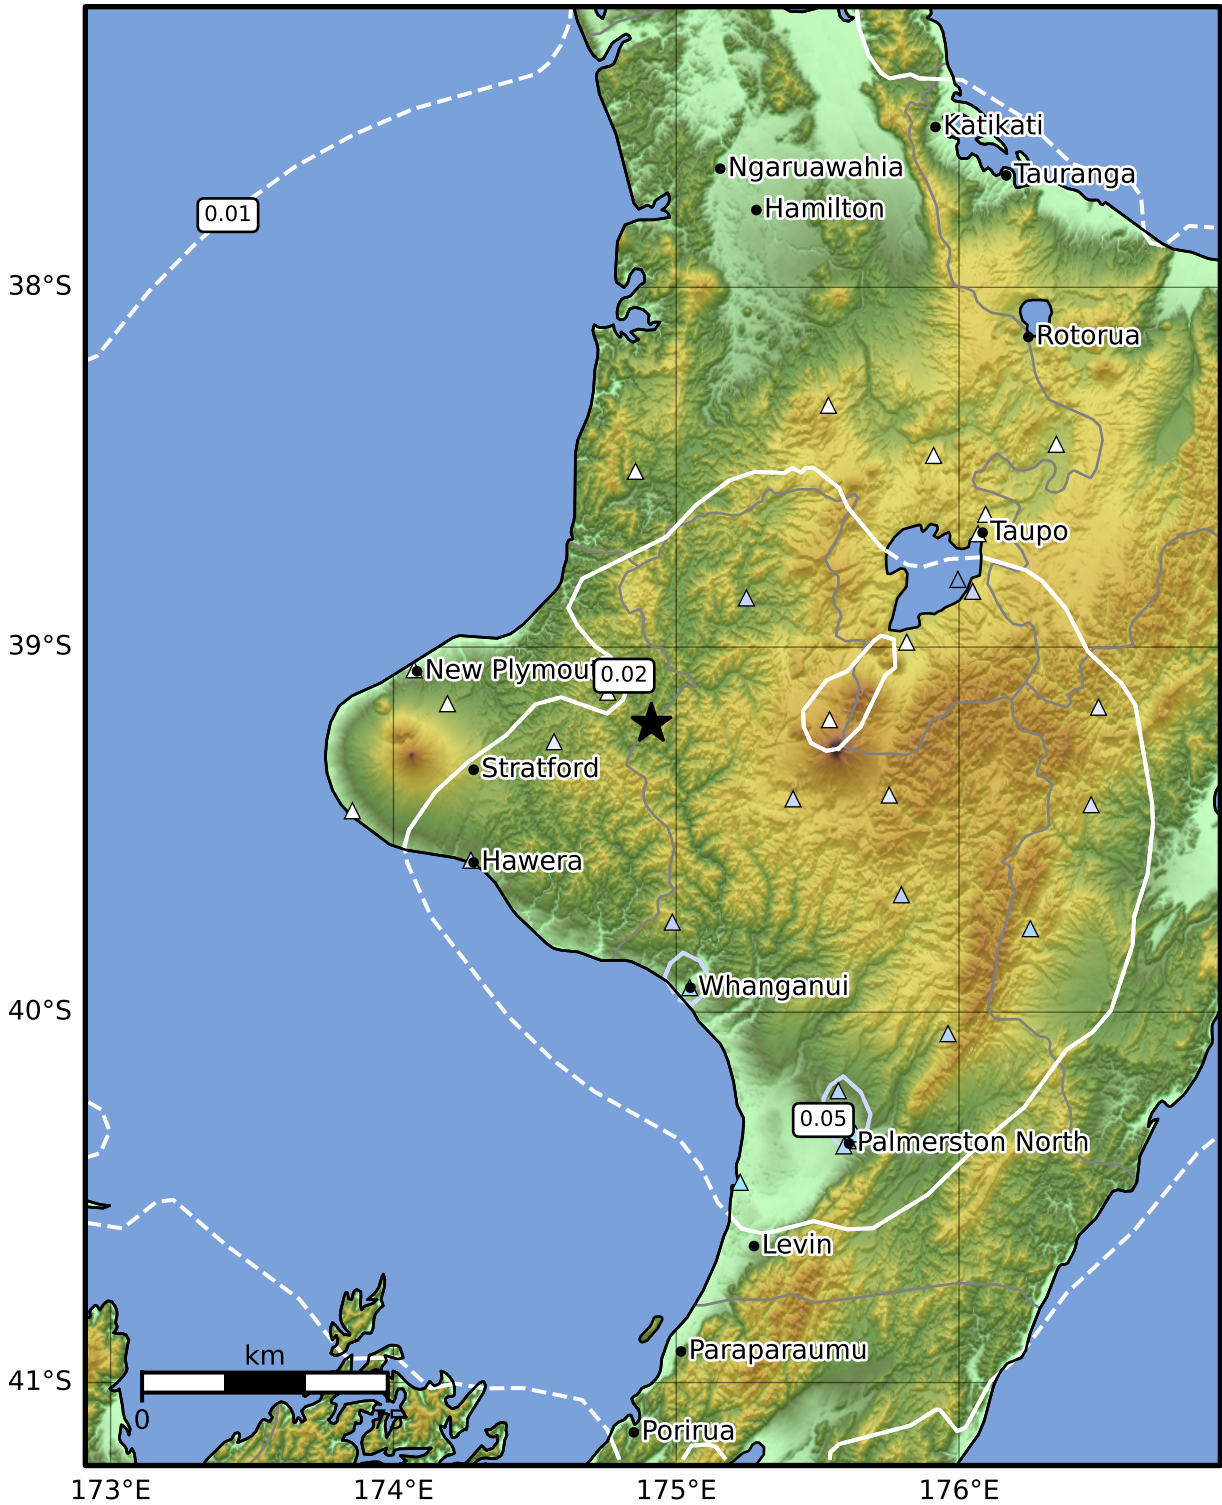

Peak Ground Velocity Map GNS Science  
ShakeMap: King Country

Dec 24, 2024 16:10:10 UTC M4.1 S39.21 E174.91 Depth: 203.7km ID:2024p969387

PGV (cm/s)	0.1	0.2	0.5	1	2	5	10	20	50	100	200
------------	-----	-----	-----	---	---	---	----	----	----	-----	-----

Scale based on Moratalla et al.(2021) and Worden et al.(2012) Version 1: Processed 2024-12-24T16:13:59Z

△ Seismic Instrument ○ Reported Intensity ★ Epicenter