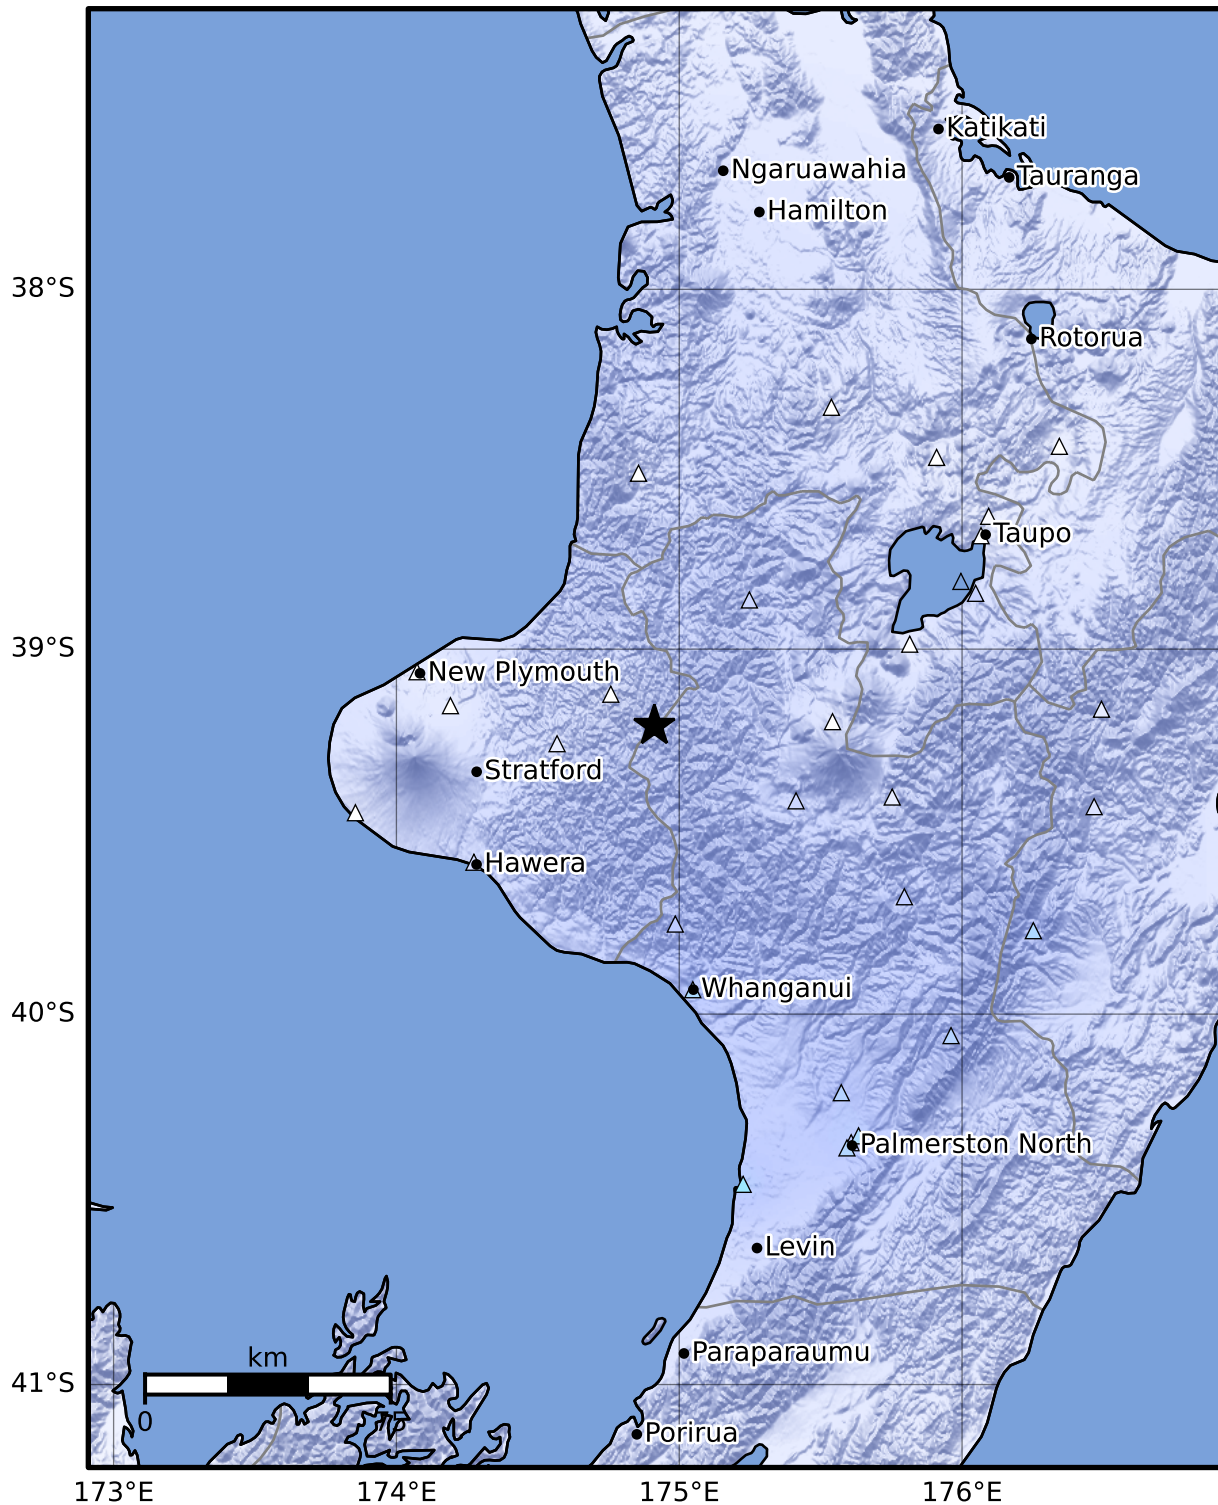

Macroseismic Intensity Map GNS Science
ShakeMap: King Country

Dec 24, 2024 16:10:10 UTC M4.1 S39.21 E174.91 Depth: 203.7km ID:2024p969387

SHAKING	Not felt	Weak	Light	Moderate	Strong	Very strong	Severe	Violent	Extreme
DAMAGE	None	None	None	Very light	Light	Moderate	Moderate/heavy	Heavy	Very heavy
PGA(%g)	<0.0464	0.29	1.63	5.16	12.5	22.4	40.2	72.2	>129
PGV(cm/s)	<0.0215	0.125	1.04	4.31	14.5	26.4	48.3	88.4	>162
INTENSITY	I	II-III	IV	V	VI	VII	VIII	IX	X+

Scale based on Moratalla et al.(2021) and Worden et al.(2012) Version 1: Processed 2024-12-24T16:13:59Z
 Δ Seismic Instrument ○ Reported Intensity ★ Epicenter