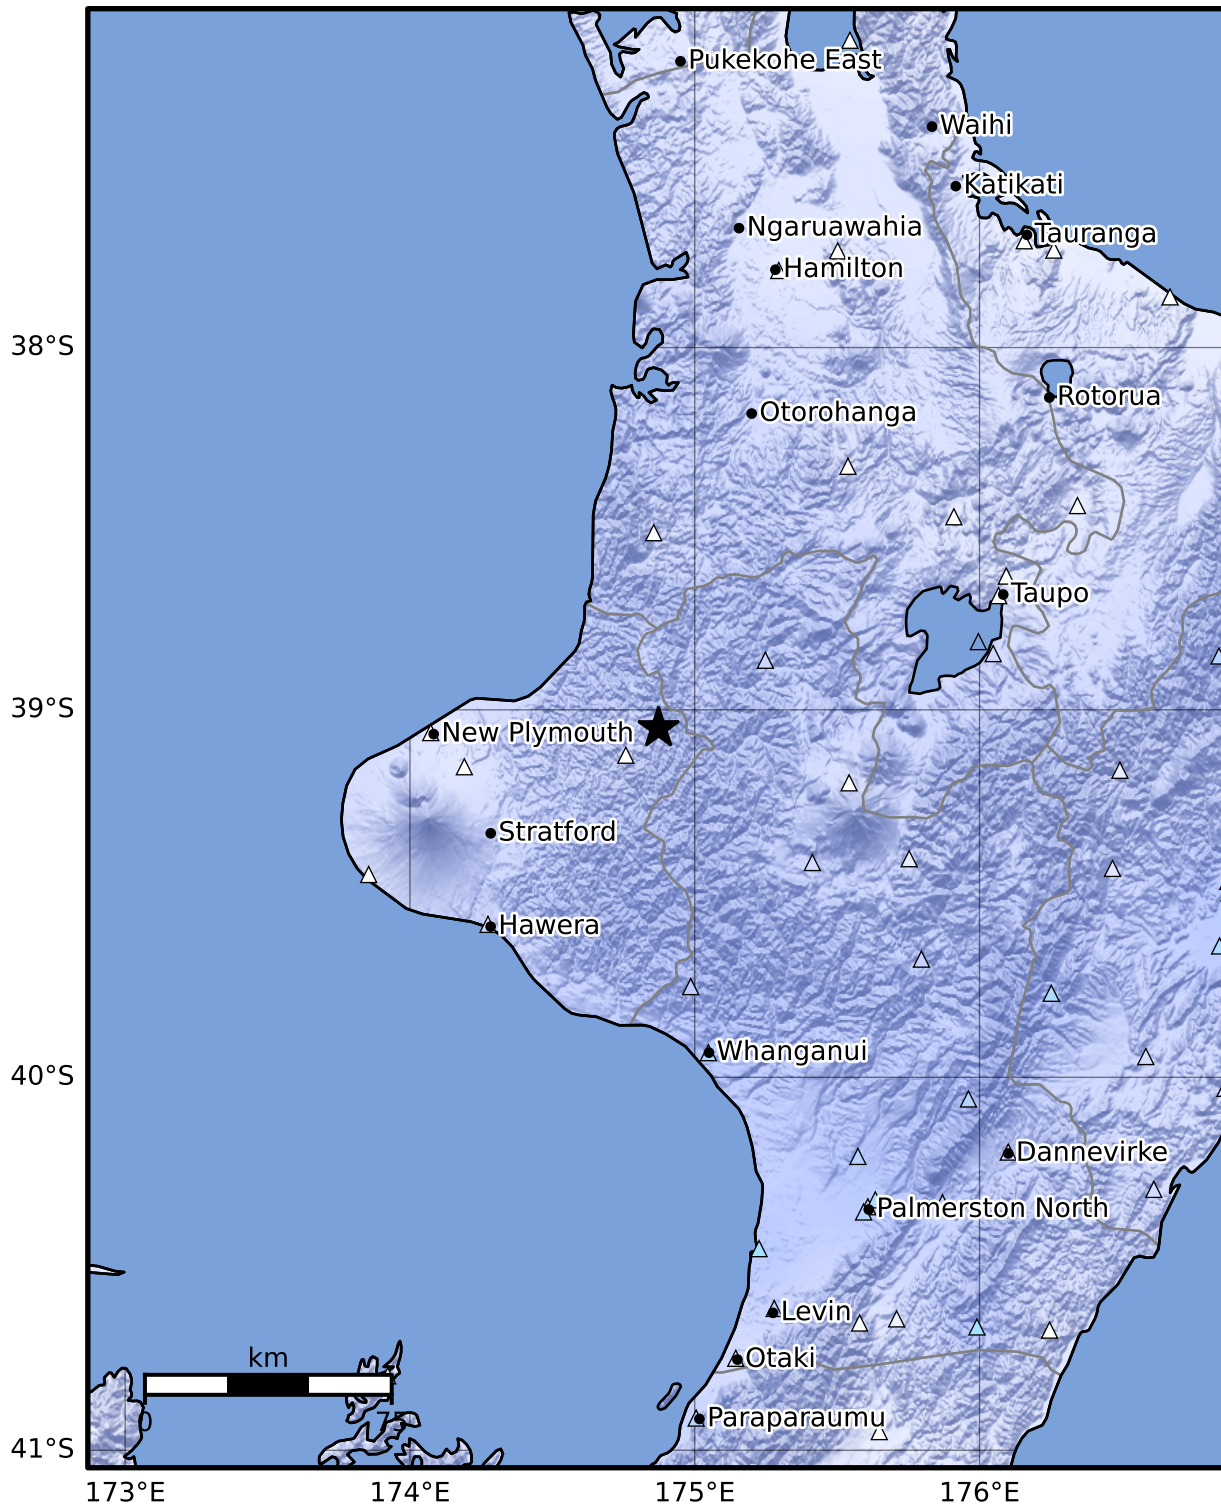

Macroseismic Intensity Map GNS Science
ShakeMap: King Country

Dec 24, 2024 16:10:11 UTC M4.2 S39.05 E174.87 Depth: 201.5km ID:2024p969387

SHAKING	Not felt	Weak	Light	Moderate	Strong	Very strong	Severe	Violent	Extreme
DAMAGE	None	None	None	Very light	Light	Moderate	Moderate/heavy	Heavy	Very heavy
PGA(%g)	<0.0464	0.29	1.63	5.16	12.5	22.4	40.2	72.2	>129
PGV(cm/s)	<0.0215	0.125	1.04	4.31	14.5	26.4	48.3	88.4	>162
INTENSITY	I	II-III	IV	V	VI	VII	VIII	IX	X+

Scale based on Moratalla et al.(2021) and Worden et al.(2012) Version 2: Processed 2024-12-24T16:22:28Z
 △ Seismic Instrument ○ Reported Intensity ★ Epicenter