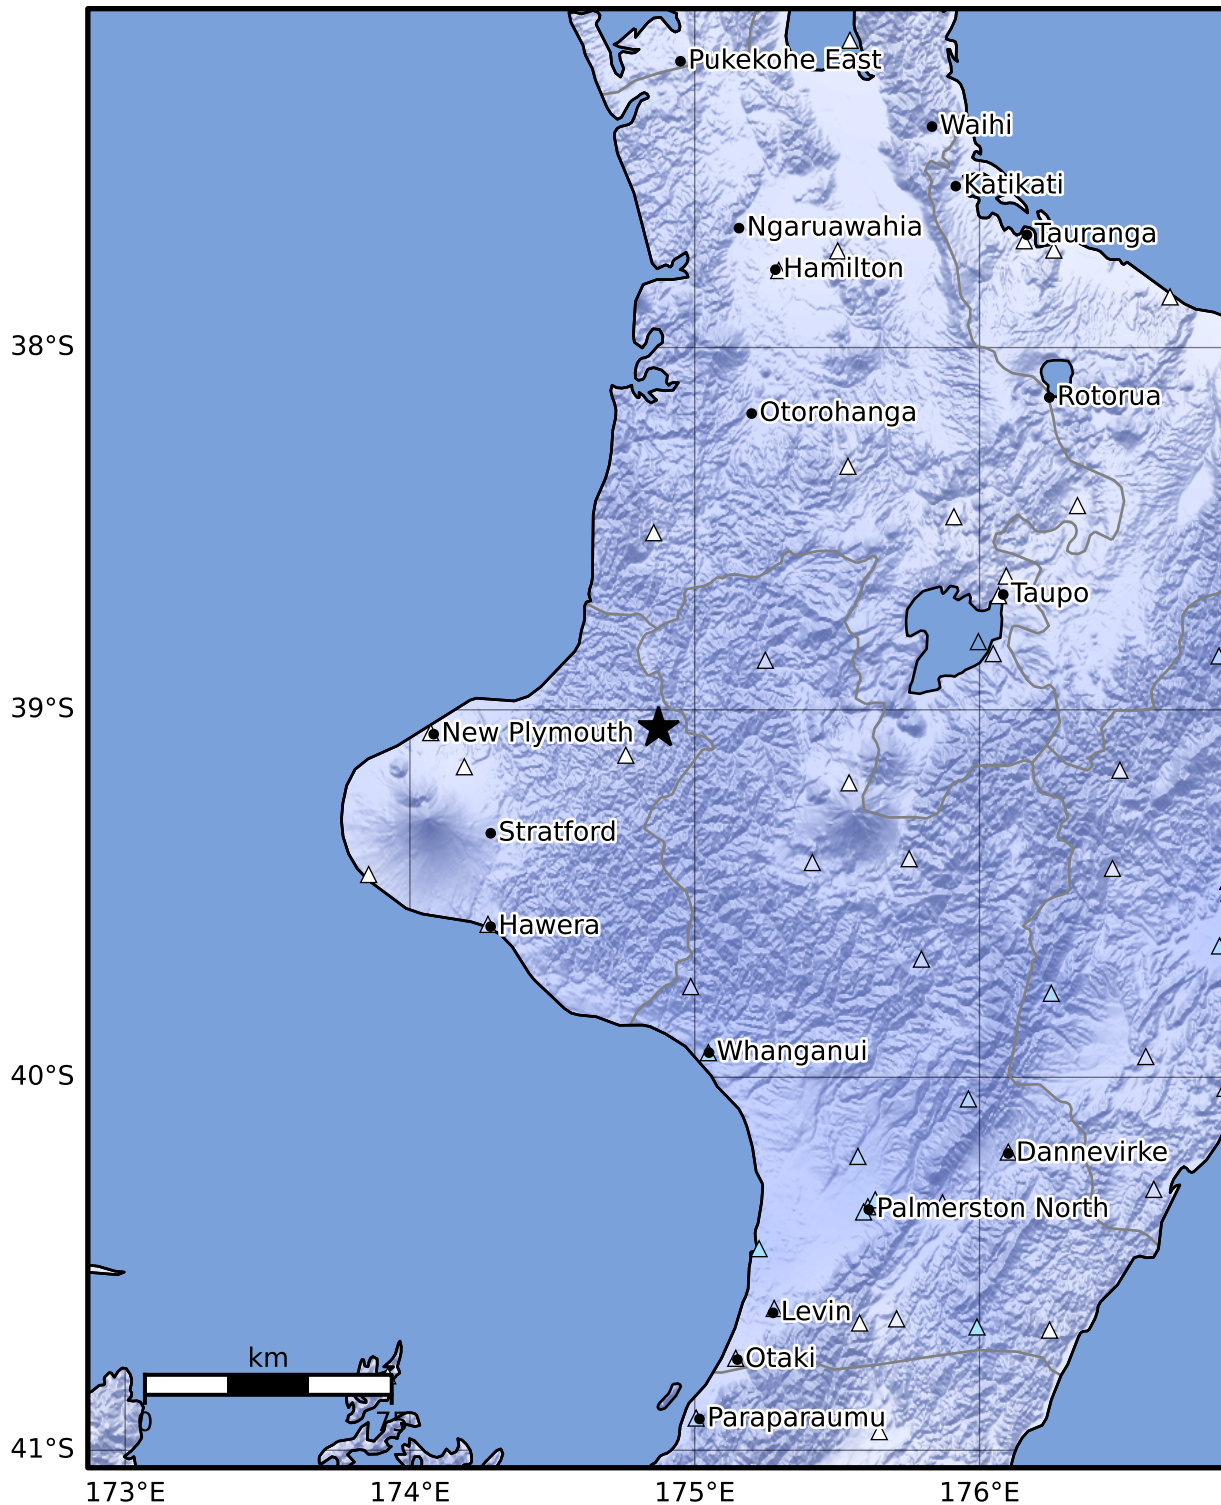

Macroseismic Intensity Map GNS Science
ShakeMap: King Country

Dec 24, 2024 16:10:11 UTC M4.2 S39.05 E174.87 Depth: 201.5km ID:2024p969387

SHAKING	Not felt	Weak	Light	Moderate	Strong	Very strong	Severe	Violent	Extreme
DAMAGE	None	None	None	Very light	Light	Moderate	Moderate/heavy	Heavy	Very heavy
PGA(%g)	<0.0464	0.29	1.63	5.16	12.5	22.4	40.2	72.2	>129
PGV(cm/s)	<0.0215	0.125	1.04	4.31	14.5	26.4	48.3	88.4	>162
INTENSITY	I	II-III	IV	V	VI	VII	VIII	IX	X+

Scale based on Moratalla et al.(2021) and Worden et al.(2012) Version 2: Processed 2024-12-24T16:23:40Z
 Δ Seismic Instrument ○ Reported Intensity ★ Epicenter