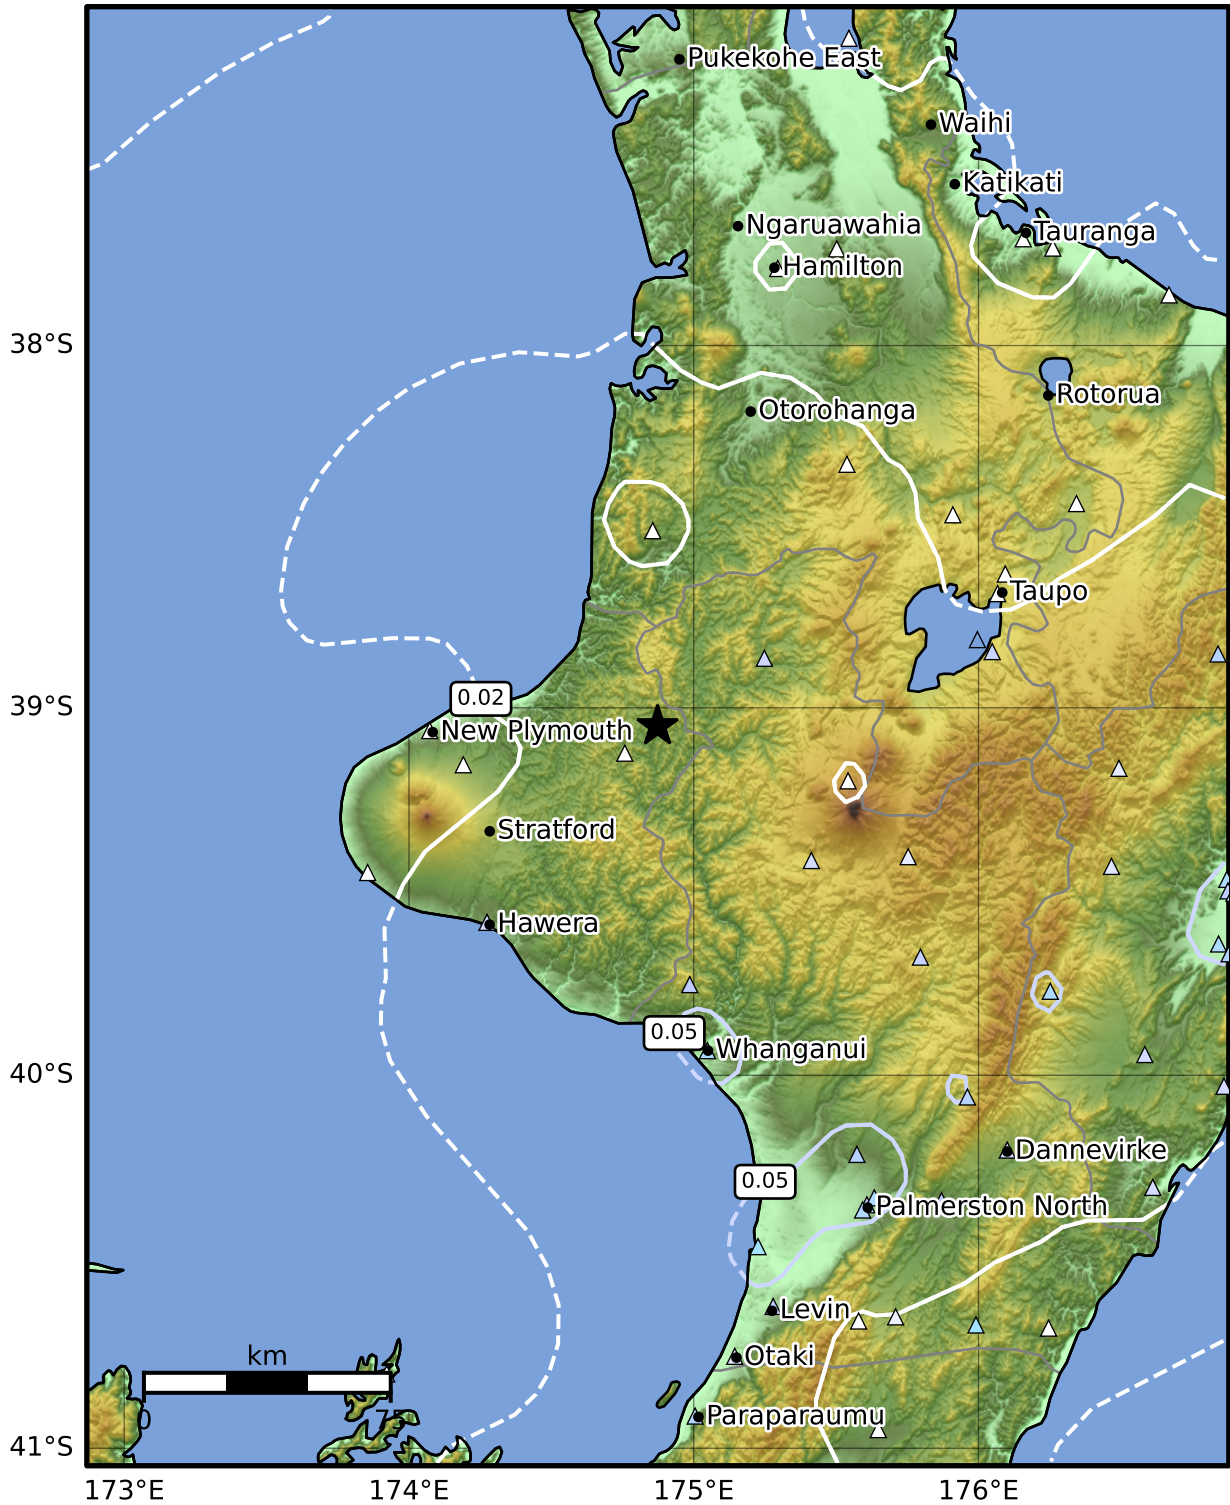

Peak Ground Velocity Map GNS Science
ShakeMap: King Country

Dec 24, 2024 16:10:11 UTC M4.2 S39.05 E174.87 Depth: 201.5km ID:2024p969387

PGV (cm/s)	0.1	0.2	0.5	1	2	5	10	20	50	100	200
------------	-----	-----	-----	---	---	---	----	----	----	-----	-----

Scale based on Moratalla et al.(2021) and Worden et al.(2012) Version 2: Processed 2024-12-24T16:23:40Z

△ Seismic Instrument ○ Reported Intensity ★ Epicenter