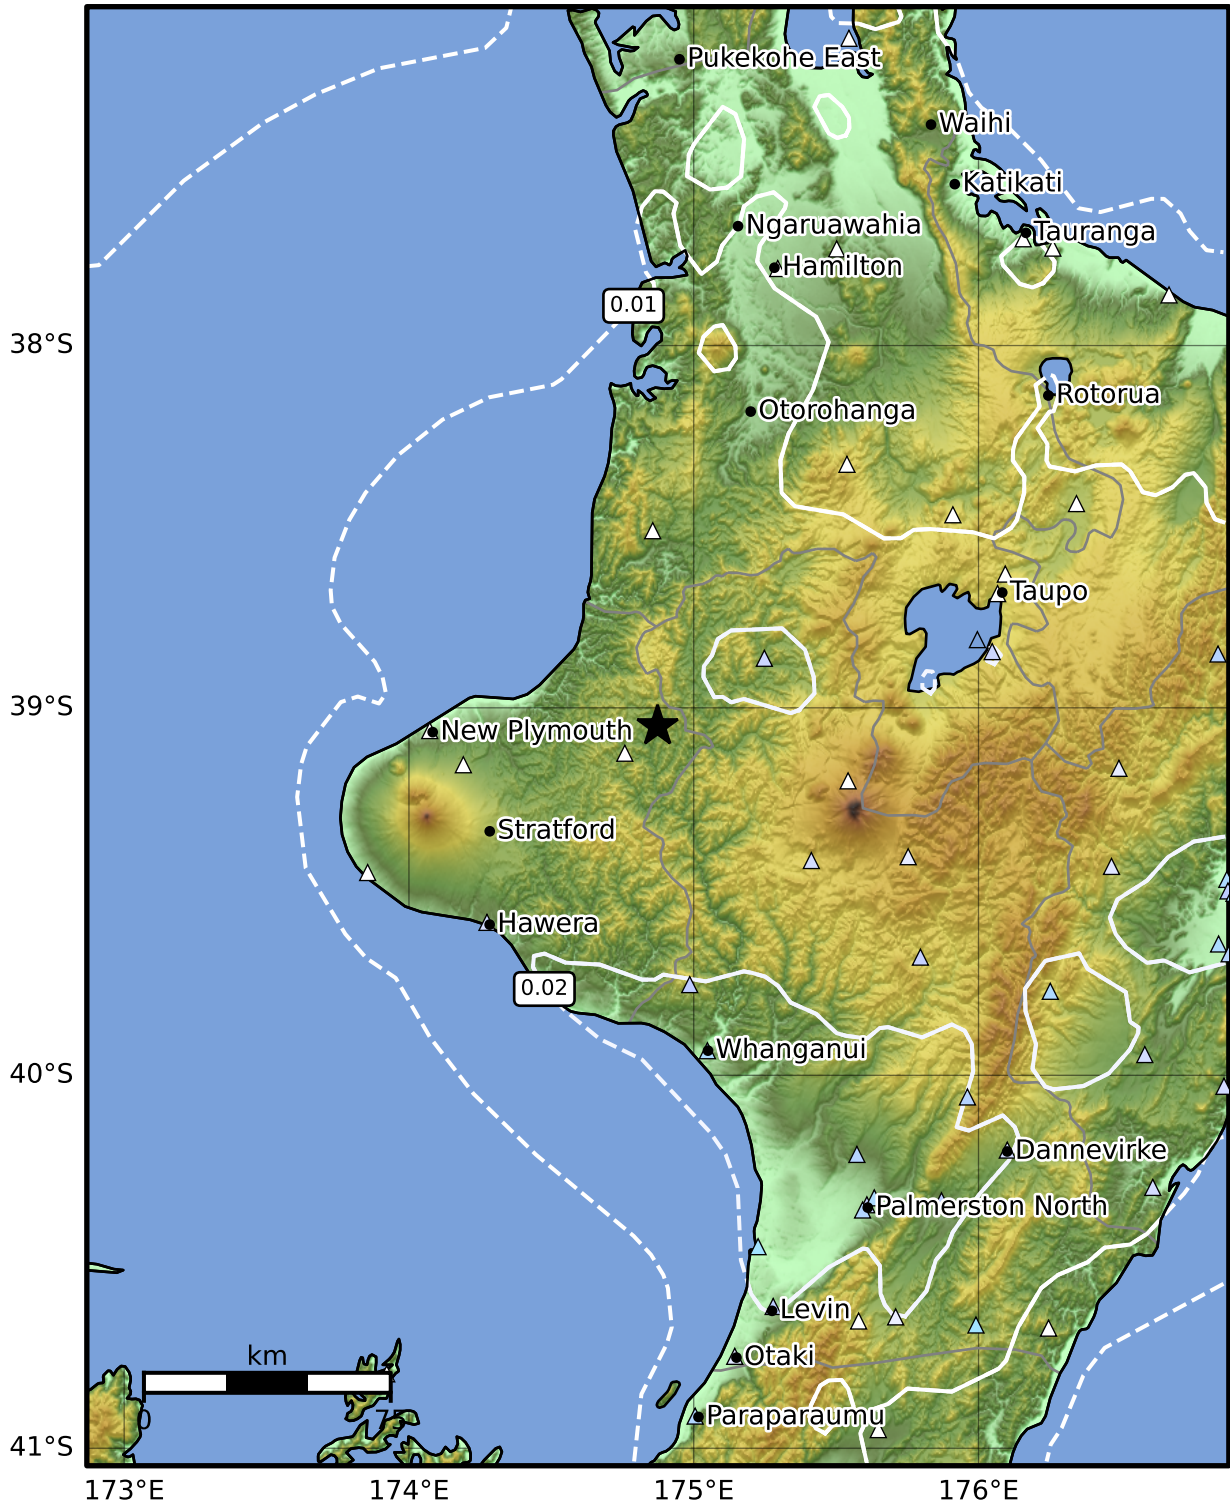

1.0 Second Peak Spectral Acceleration Map GNS Science  
ShakeMap: King Country

Dec 24, 2024 16:10:11 UTC M4.2 S39.05 E174.87 Depth: 201.5km ID:2024p969387

Scale based on Moratalla et al.(2021) and Worden et al.(2012) Version 2: Processed 2024-12-24T16:23:40Z  
 Δ Seismic Instrument    ○ Reported Intensity    ★ Epicenter