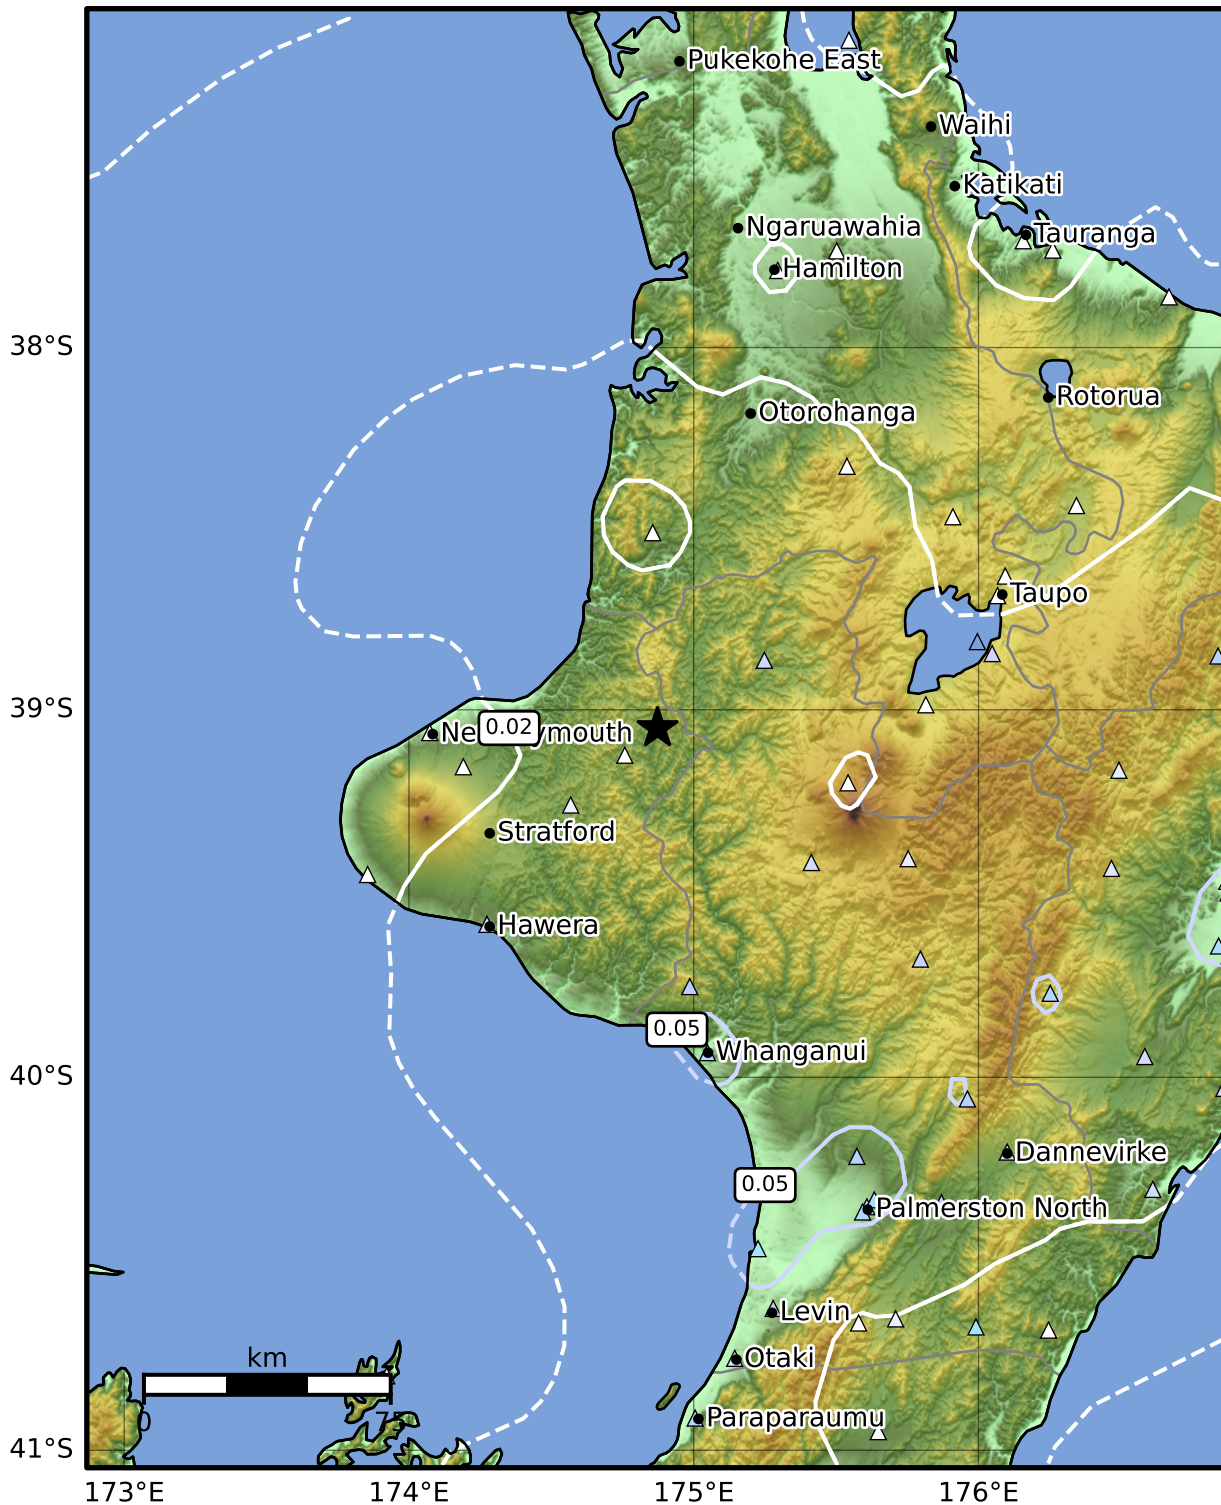

Peak Ground Velocity Map GNS Science  
ShakeMap: King Country

Dec 24, 2024 16:10:11 UTC M4.2 S39.05 E174.87 Depth: 201.5km ID:2024p969387

PGV (cm/s)	0.1	0.2	0.5	1	2	5	10	20	50	100	200
------------	-----	-----	-----	---	---	---	----	----	----	-----	-----

Scale based on Moratalla et al.(2021) and Worden et al.(2012) Version 5: Processed 2024-12-24T17:12:35Z

△ Seismic Instrument ○ Reported Intensity ★ Epicenter