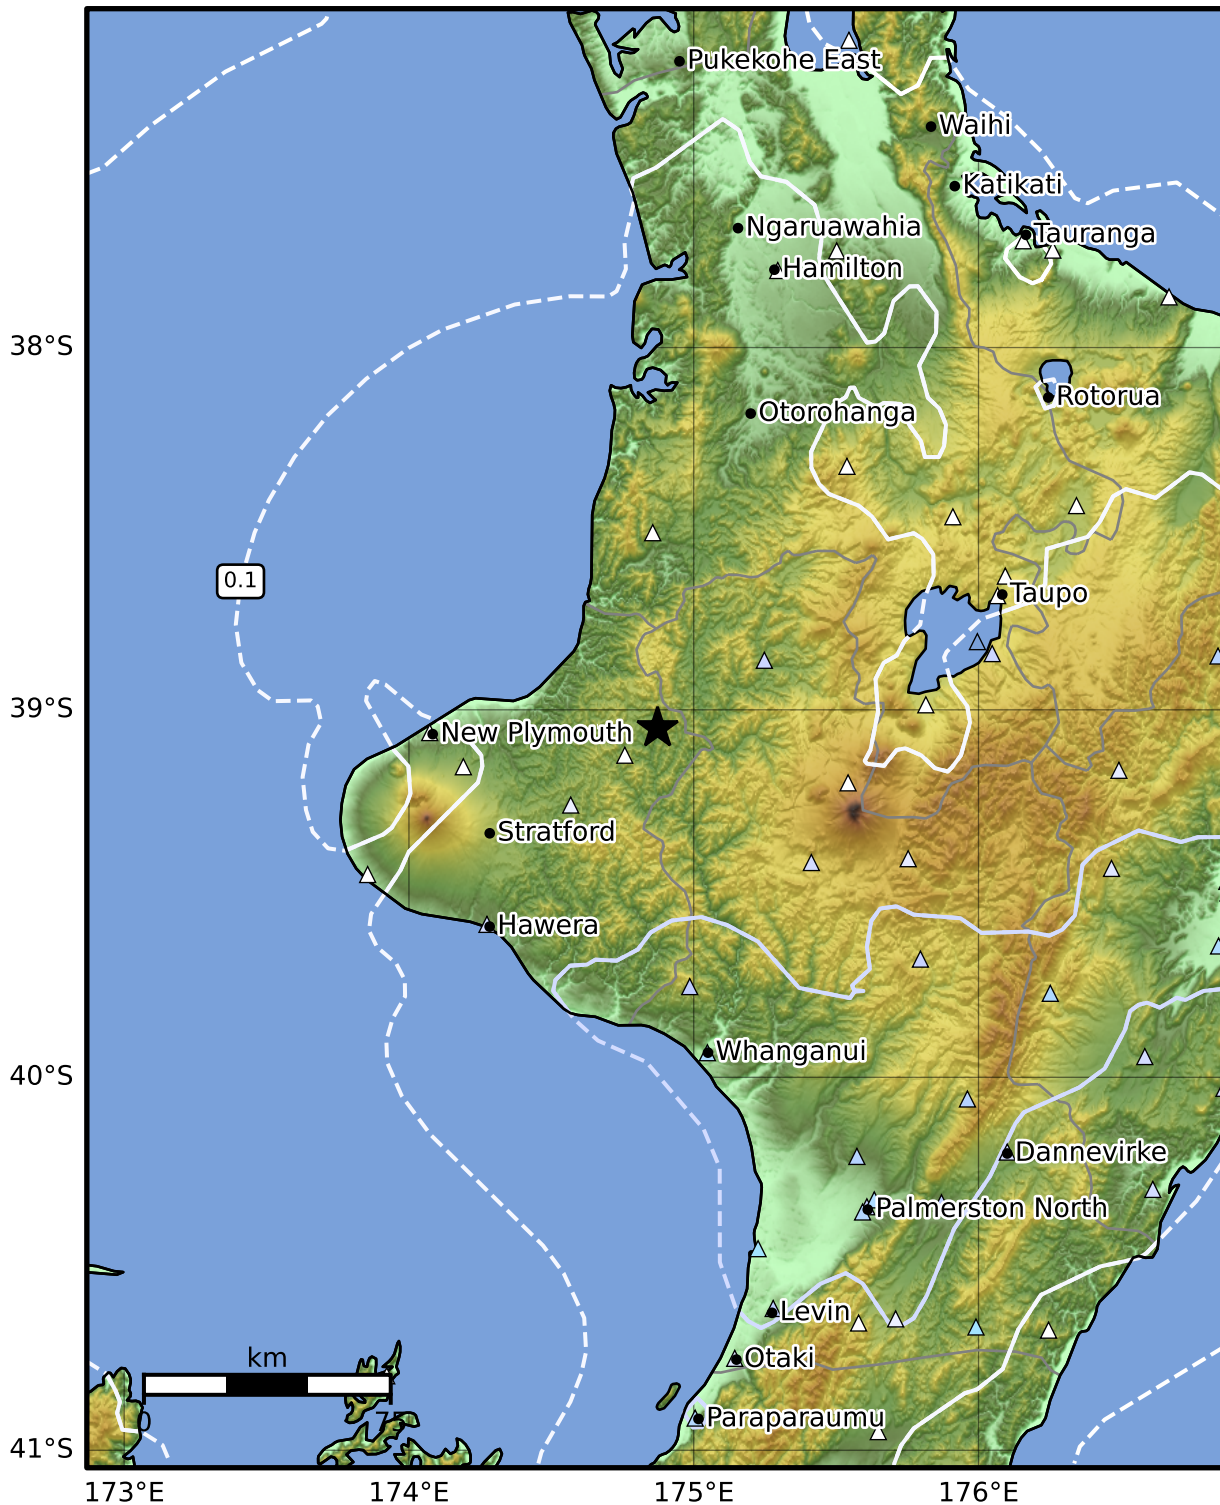

0.3 Second Peak Spectral Acceleration Map GNS Science
ShakeMap: King Country

Dec 24, 2024 16:10:11 UTC M4.2 S39.05 E174.87 Depth: 201.5km ID:2024p969387

SA(0.3) (%g)	0.1	0.2	0.5	1	2	5	10	20	50	100	200
---------------------	------------	------------	------------	----------	----------	----------	-----------	-----------	-----------	------------	------------

Scale based on Moratalla et al.(2021) and Worden et al.(2012) Version 5: Processed 2024-12-24T17:12:35Z
 Δ Seismic Instrument ○ Reported Intensity ★ Epicenter