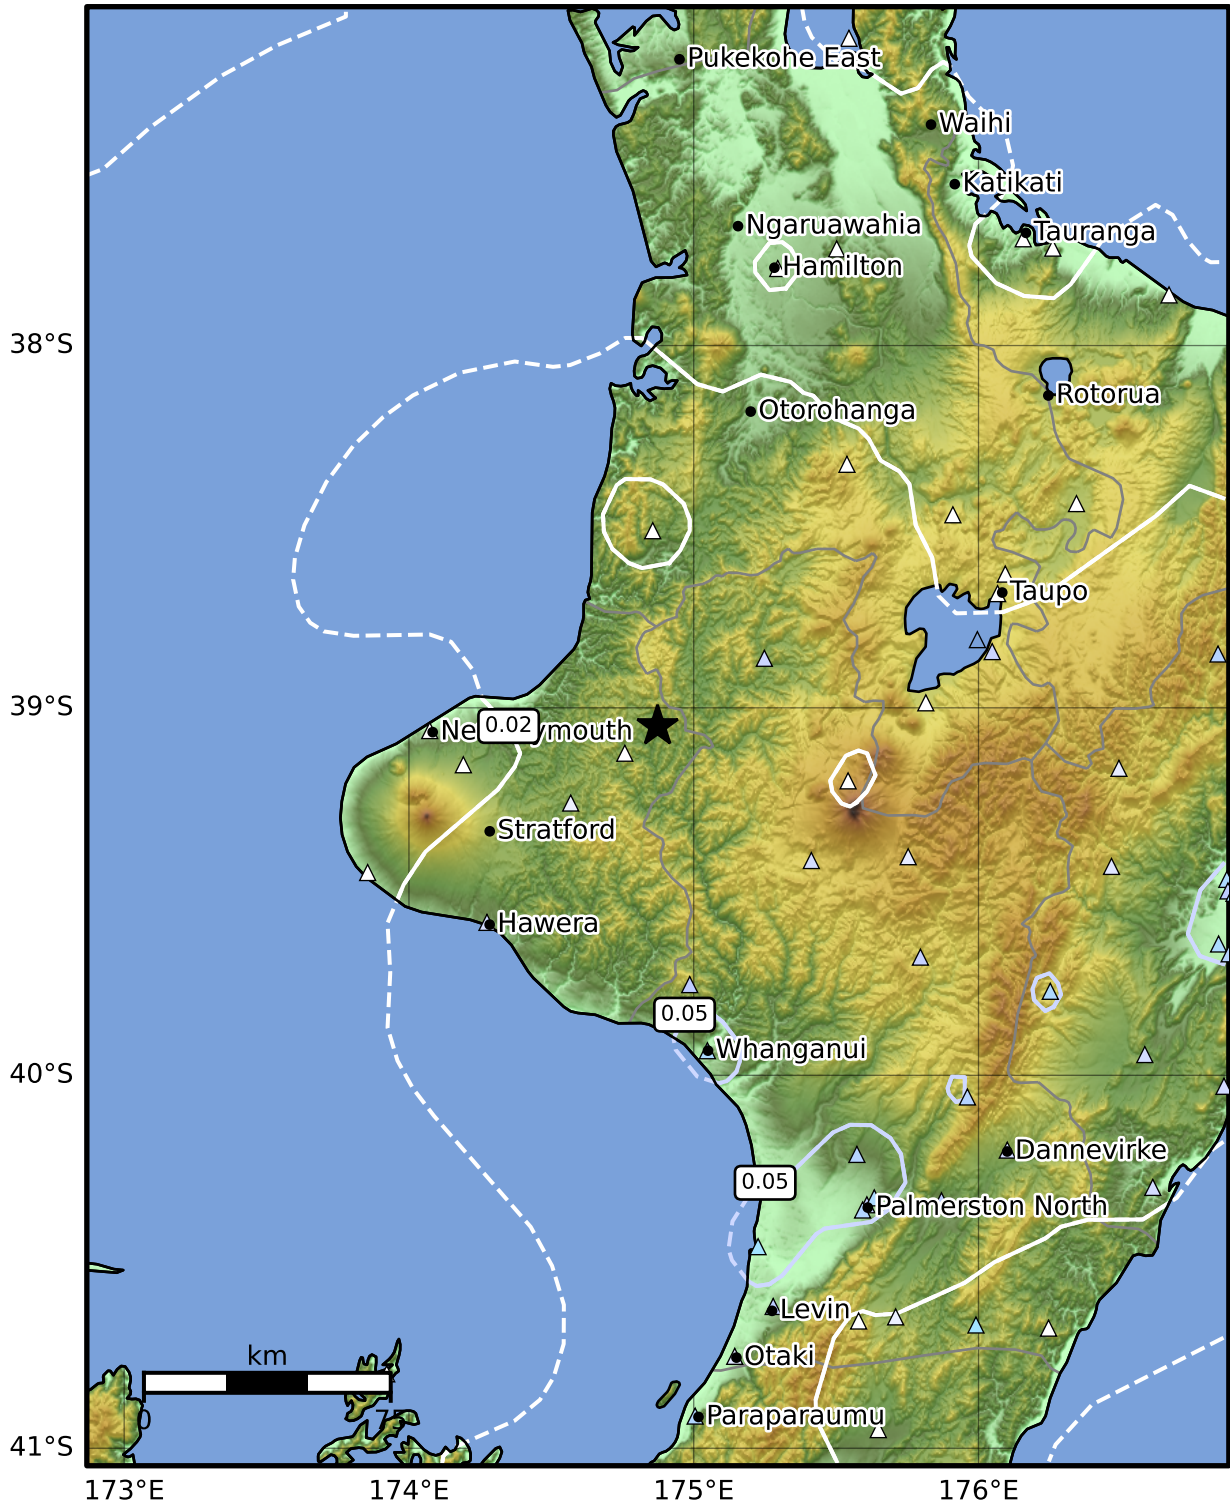

Peak Ground Velocity Map GNS Science
ShakeMap: King Country

Dec 24, 2024 16:10:11 UTC M4.2 S39.05 E174.87 Depth: 201.5km ID:2024p969387

PGV (cm/s)	0.1	0.2	0.5	1	2	5	10	20	50	100	200
------------	-----	-----	-----	---	---	---	----	----	----	-----	-----

Scale based on Moratalla et al.(2021) and Worden et al.(2012) Version 7: Processed 2024-12-24T19:12:43Z

△ Seismic Instrument ○ Reported Intensity ★ Epicenter