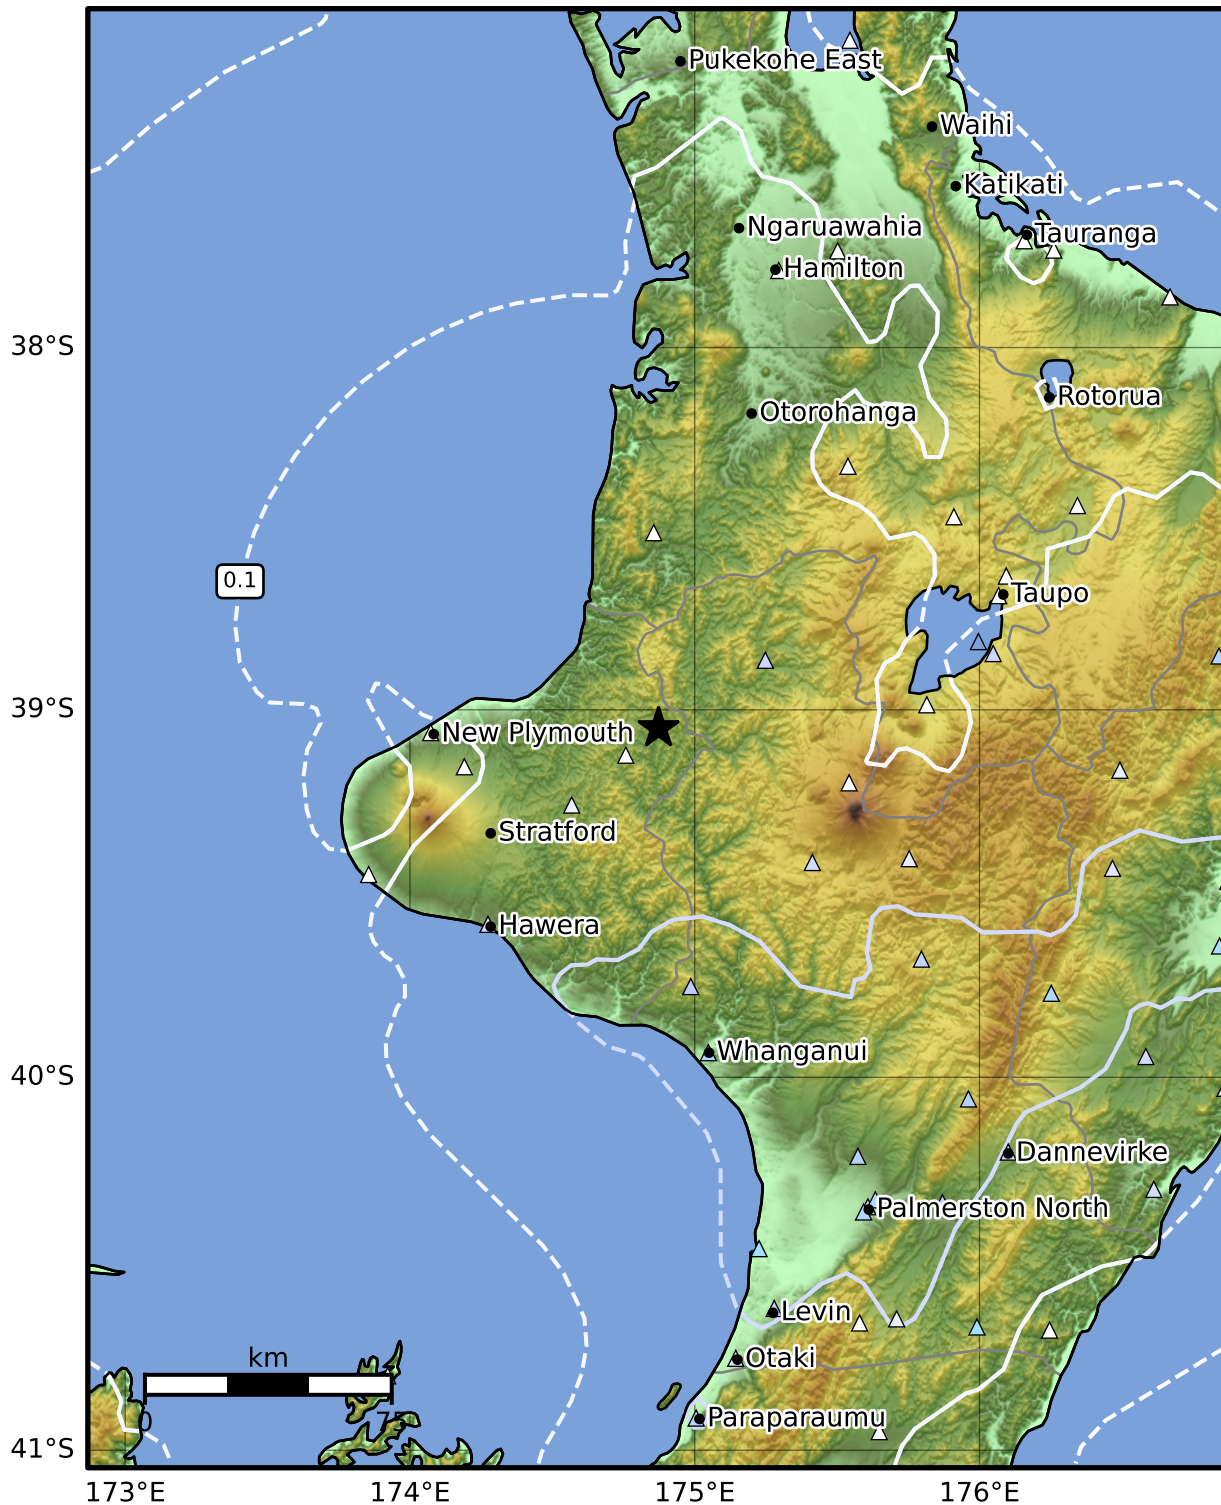

0.3 Second Peak Spectral Acceleration Map GNS Science
ShakeMap: King Country

Dec 24, 2024 16:10:11 UTC M4.2 S39.05 E174.87 Depth: 201.5km ID:2024p969387

SA(0.3) (%g)	0.1	0.2	0.5	1	2	5	10	20	50	100	200
---------------------	------------	------------	------------	----------	----------	----------	-----------	-----------	-----------	------------	------------

Scale based on Moratalla et al.(2021) and Worden et al.(2012) Version 7: Processed 2024-12-24T19:12:43Z
 Δ Seismic Instrument ○ Reported Intensity ★ Epicenter