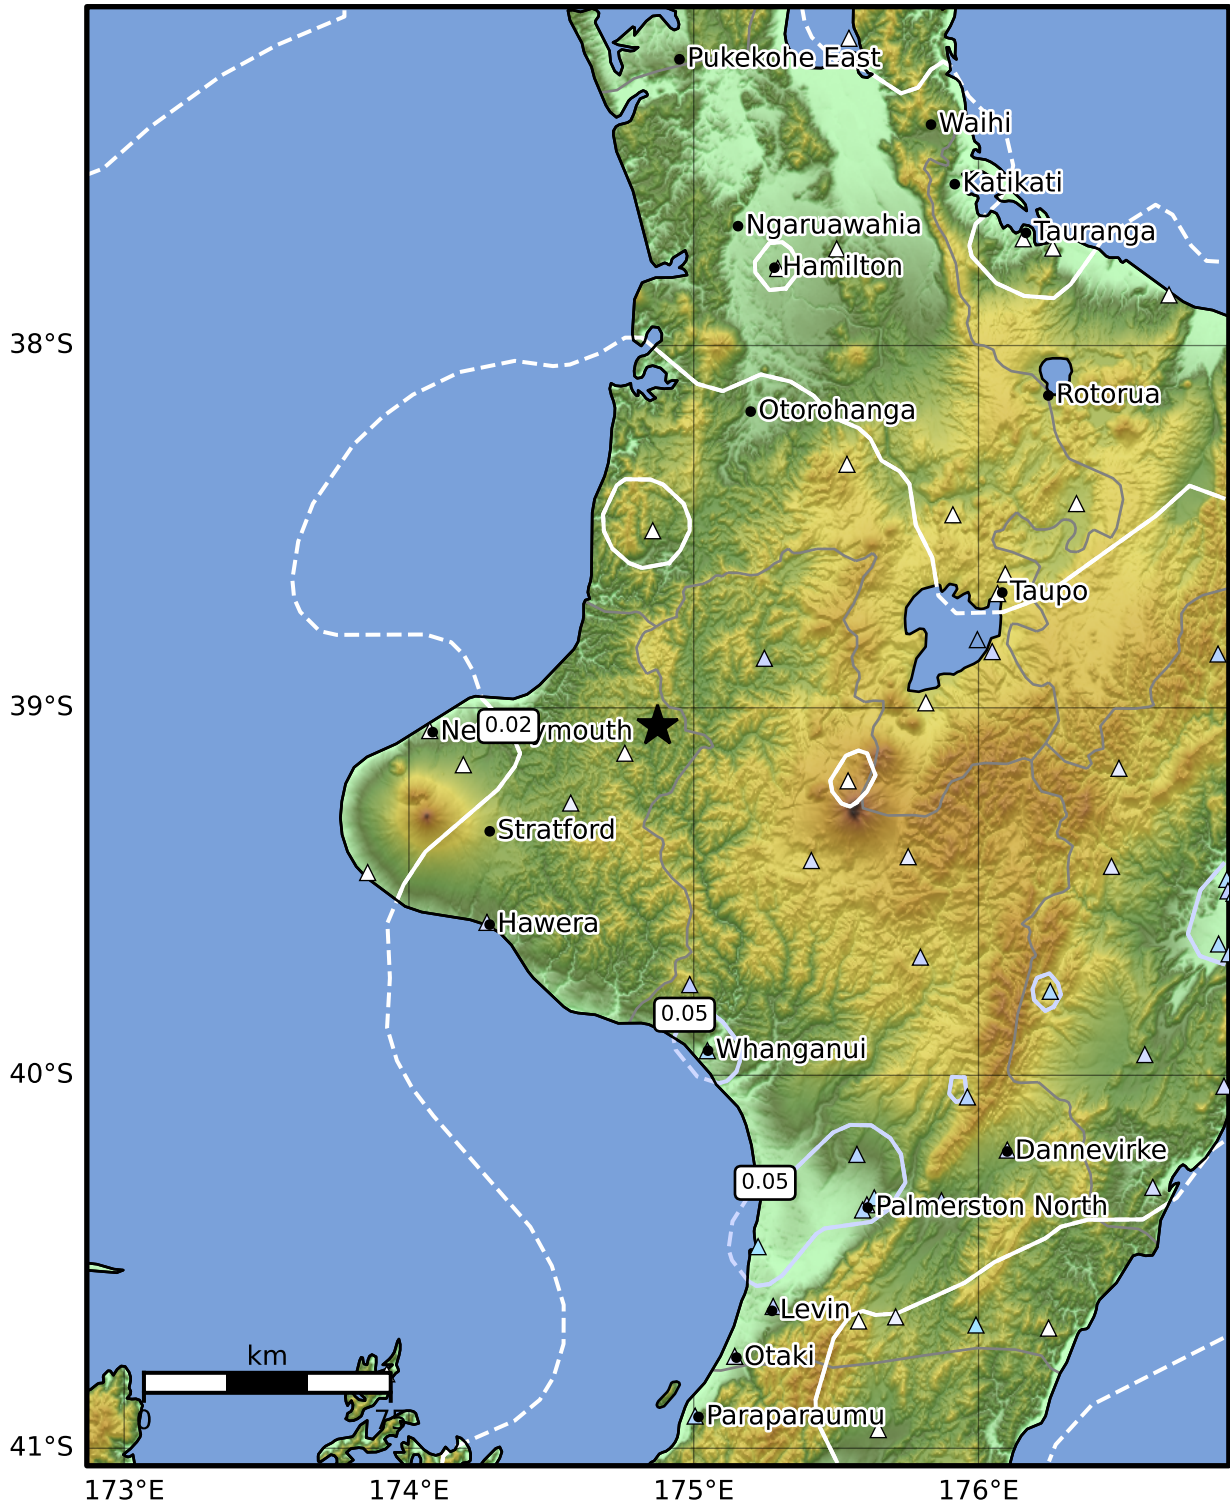

Peak Ground Velocity Map GNS Science  
ShakeMap: King Country

Dec 24, 2024 16:10:11 UTC M4.2 S39.05 E174.87 Depth: 201.5km ID:2024p969387

PGV (cm/s)	0.1	0.2	0.5	1	2	5	10	20	50	100	200
------------	-----	-----	-----	---	---	---	----	----	----	-----	-----

Scale based on Moratalla et al.(2021) and Worden et al.(2012) Version 8: Processed 2024-12-24T22:12:35Z

△ Seismic Instrument ○ Reported Intensity ★ Epicenter