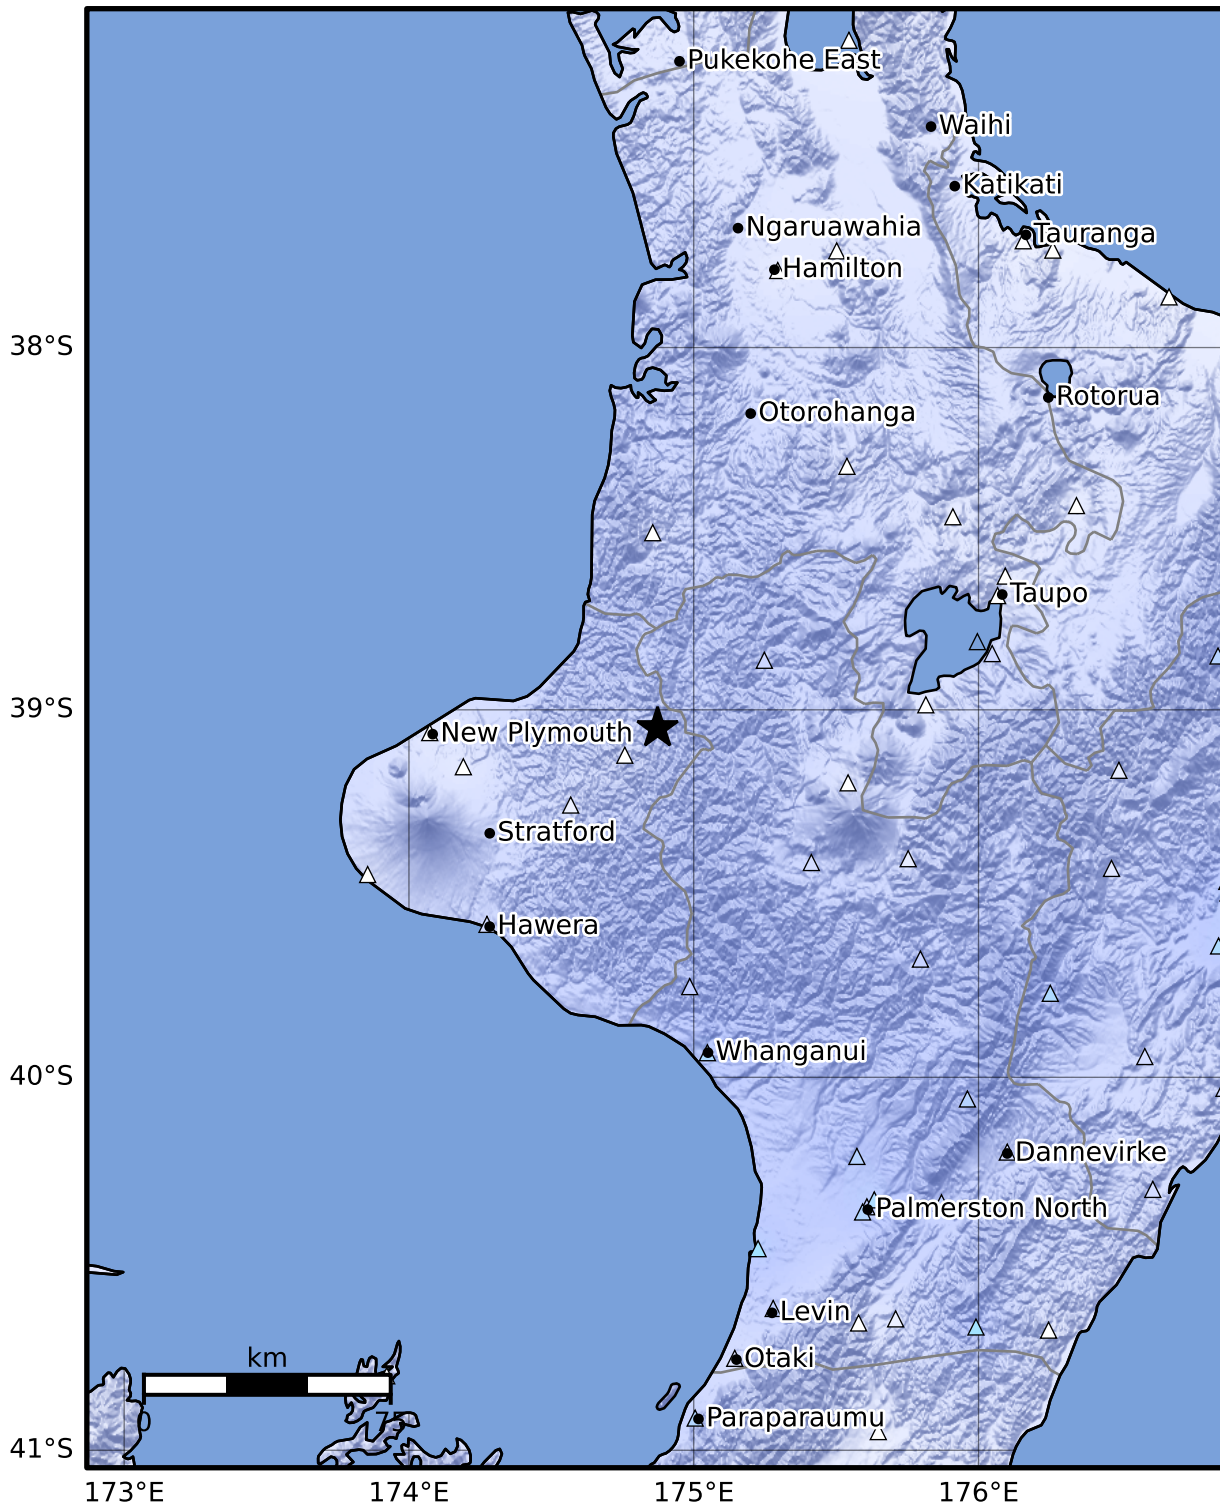

Macroseismic Intensity Map GNS Science
ShakeMap: King Country

Dec 24, 2024 16:10:11 UTC M4.2 S39.05 E174.87 Depth: 201.5km ID:2024p969387

SHAKING	Not felt	Weak	Light	Moderate	Strong	Very strong	Severe	Violent	Extreme
DAMAGE	None	None	None	Very light	Light	Moderate	Moderate/heavy	Heavy	Very heavy
PGA(%g)	<0.0464	0.29	1.63	5.16	12.5	22.4	40.2	72.2	>129
PGV(cm/s)	<0.0215	0.125	1.04	4.31	14.5	26.4	48.3	88.4	>162
INTENSITY	I	II-III	IV	V	VI	VII	VIII	IX	X+

Scale based on Moratalla et al.(2021) and Worden et al.(2012) Version 8: Processed 2024-12-24T22:12:35Z
 △ Seismic Instrument ○ Reported Intensity ★ Epicenter