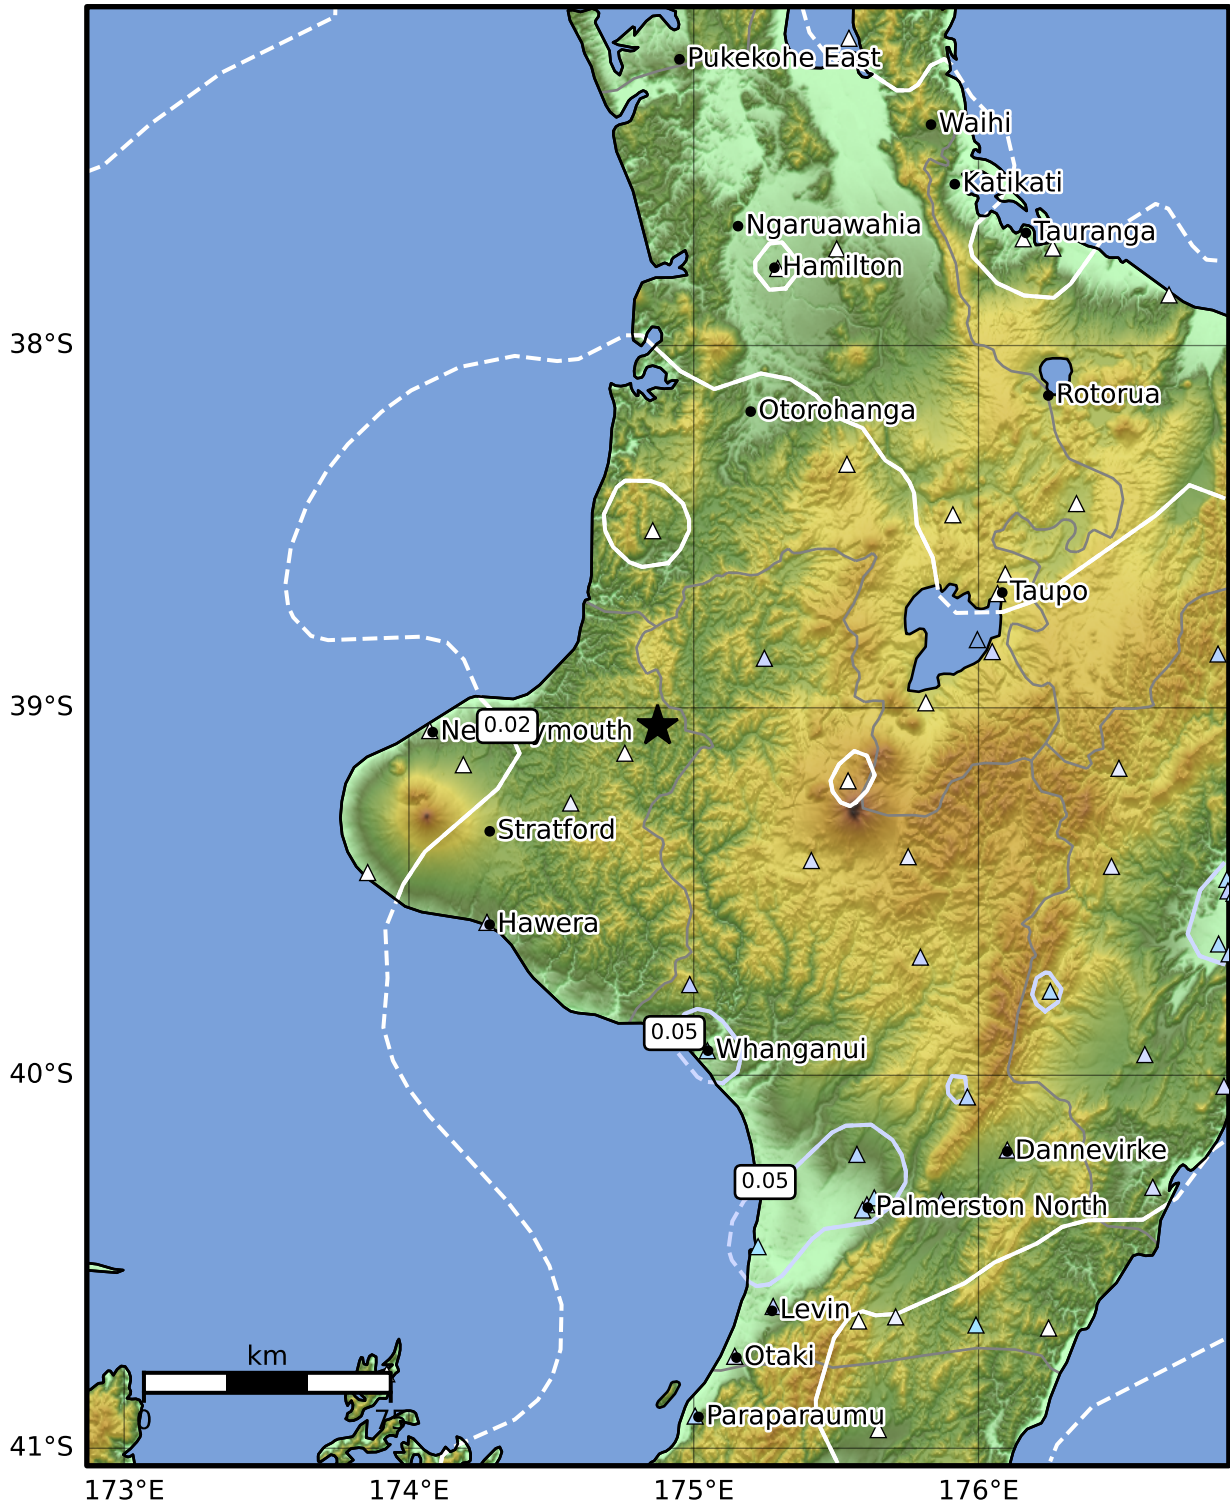

Peak Ground Velocity Map GNS Science
ShakeMap: King Country

Dec 24, 2024 16:10:11 UTC M4.2 S39.05 E174.87 Depth: 201.5km ID:2024p969387

PGV (cm/s)	0.1	0.2	0.5	1	2	5	10	20	50	100	200
------------	-----	-----	-----	---	---	---	----	----	----	-----	-----

Scale based on Moratalla et al.(2021) and Worden et al.(2012) Version 9: Processed 2024-12-25T16:12:54Z

△ Seismic Instrument ○ Reported Intensity ★ Epicenter