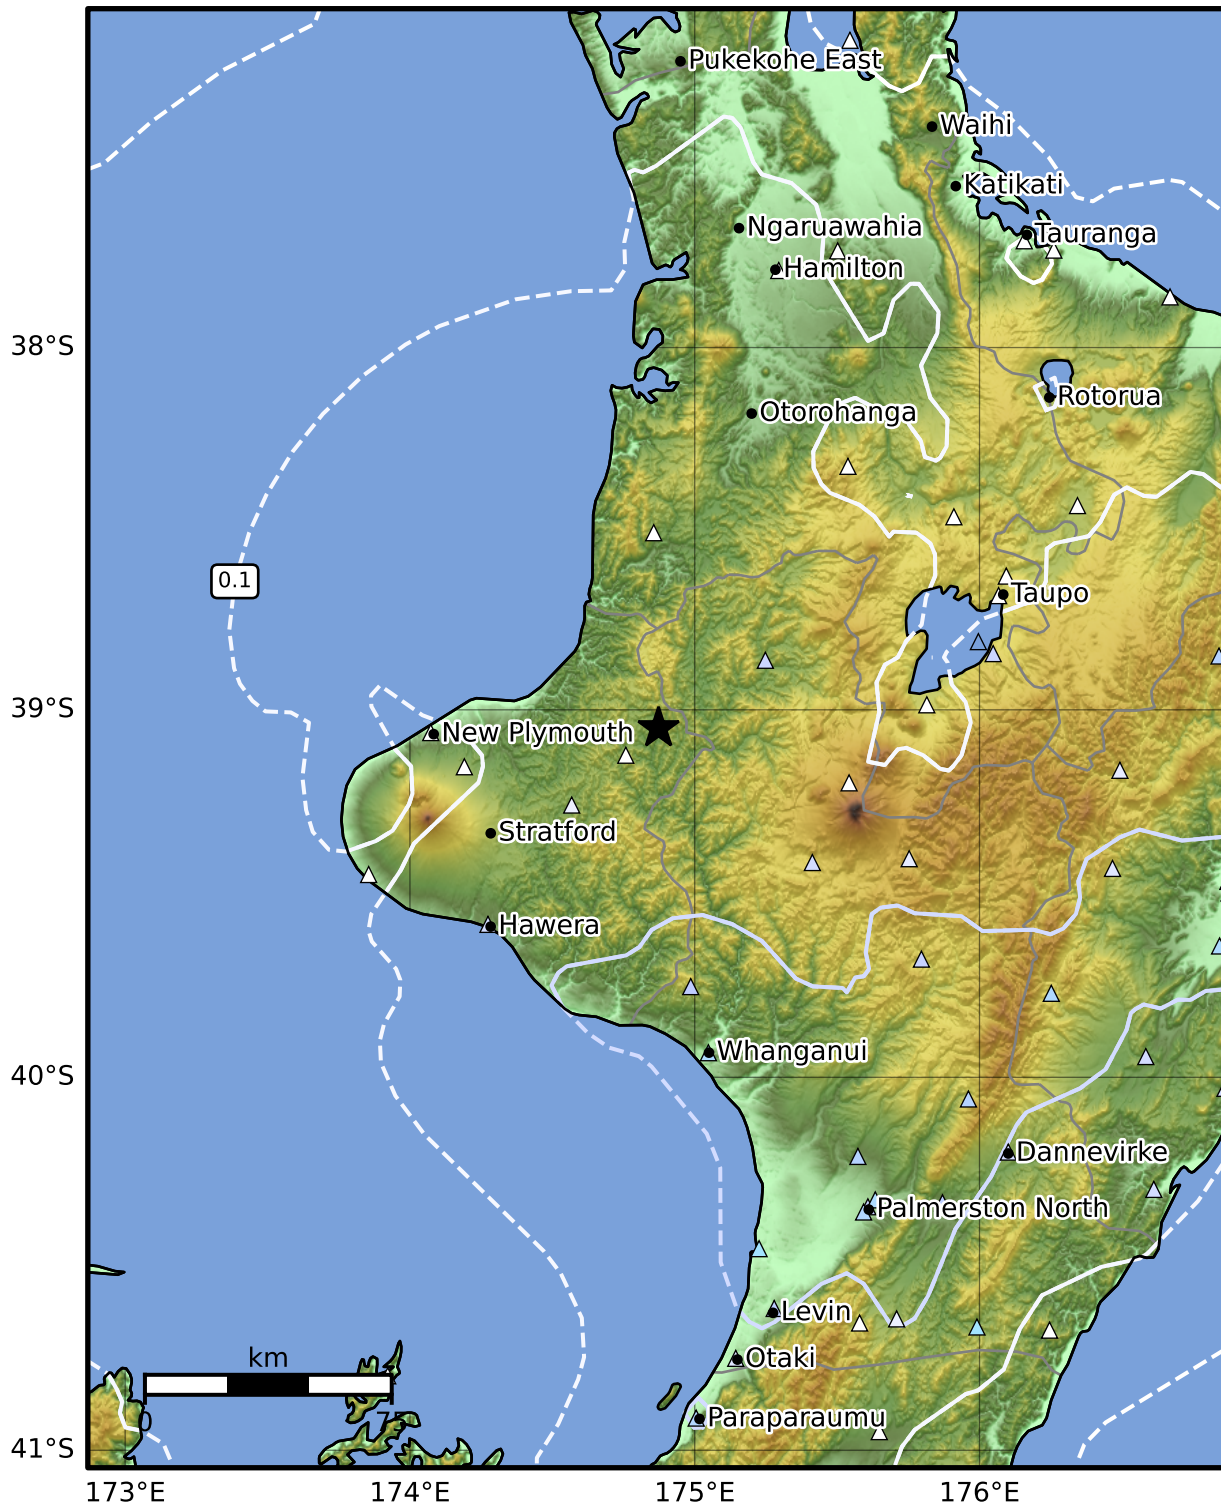

0.3 Second Peak Spectral Acceleration Map GNS Science
ShakeMap: King Country

Dec 24, 2024 16:10:11 UTC M4.2 S39.05 E174.87 Depth: 201.5km ID:2024p969387

SA(0.3) (%g)	0.1	0.2	0.5	1	2	5	10	20	50	100	200
---------------------	------------	------------	------------	----------	----------	----------	-----------	-----------	-----------	------------	------------

Scale based on Moratalla et al.(2021) and Worden et al.(2012) Version 9: Processed 2024-12-25T16:12:54Z
 Δ Seismic Instrument ○ Reported Intensity ★ Epicenter