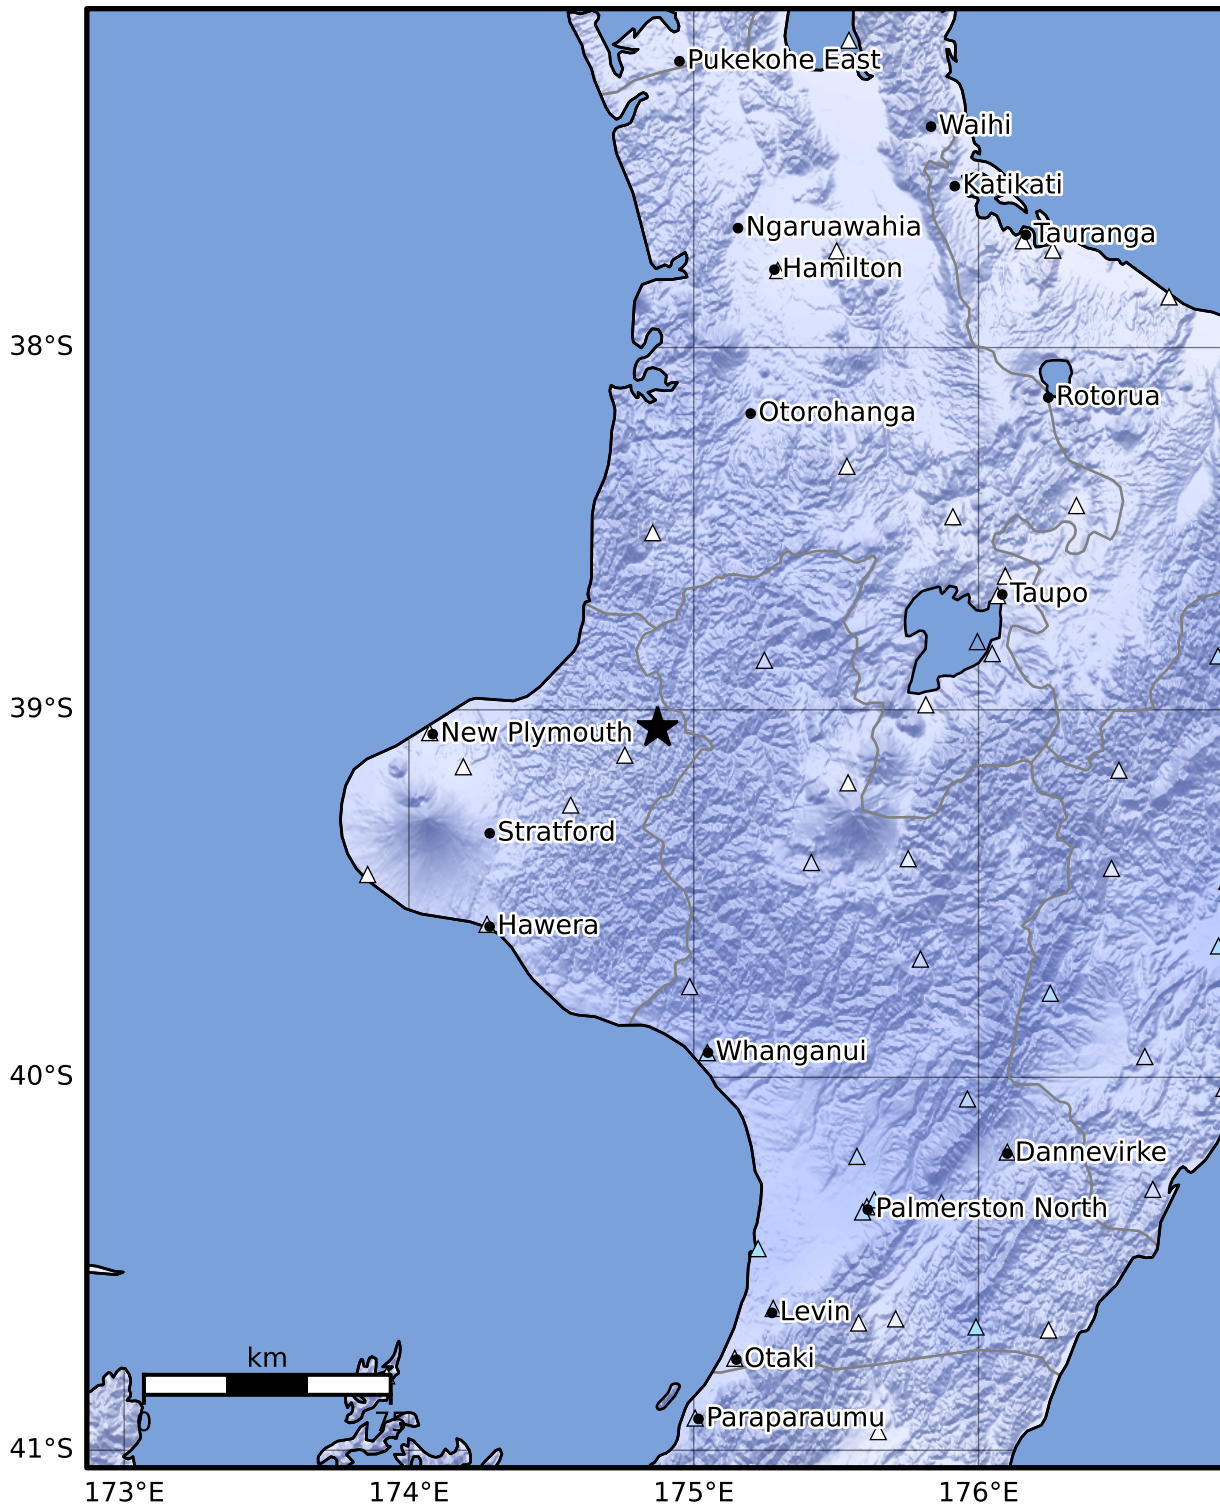

Macroseismic Intensity Map GNS Science
ShakeMap: King Country

Dec 24, 2024 16:10:11 UTC M4.2 S39.05 E174.87 Depth: 201.5km ID:2024p969387

SHAKING	Not felt	Weak	Light	Moderate	Strong	Very strong	Severe	Violent	Extreme
DAMAGE	None	None	None	Very light	Light	Moderate	Moderate/heavy	Heavy	Very heavy
PGA(%g)	<0.0464	0.29	1.63	5.16	12.5	22.4	40.2	72.2	>129
PGV(cm/s)	<0.0215	0.125	1.04	4.31	14.5	26.4	48.3	88.4	>162
INTENSITY	I	II-III	IV	V	VI	VII	VIII	IX	X+

Scale based on Moratalla et al.(2021) and Worden et al.(2012) Version 9: Processed 2024-12-25T16:12:54Z
 △ Seismic Instrument ○ Reported Intensity ★ Epicenter