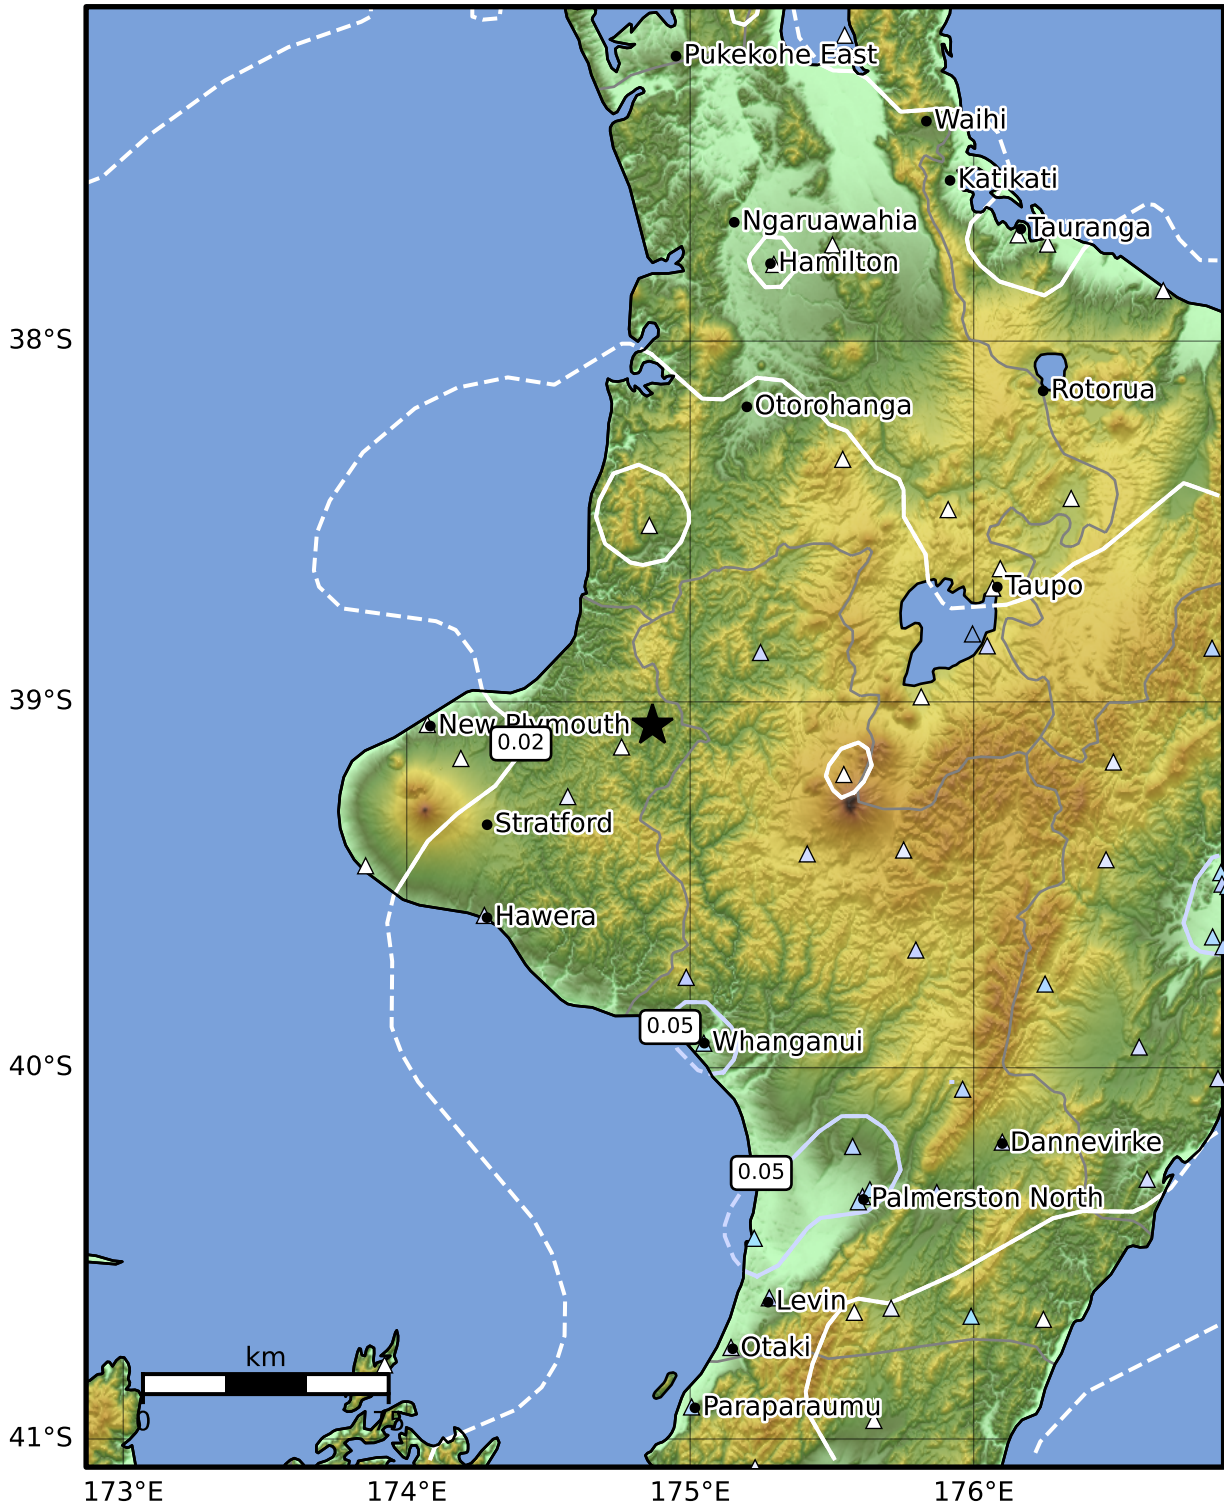

Peak Ground Velocity Map GNS Science  
ShakeMap: King Country

Dec 24, 2024 16:10:11 UTC M4.2 S39.06 E174.87 Depth: 202.6km ID:2024p969387

PGV (cm/s)	0.1	0.2	0.5	1	2	5	10	20	50	100	200
------------	-----	-----	-----	---	---	---	----	----	----	-----	-----

Scale based on Moratalla et al.(2021) and Worden et al.(2012) Version 10: Processed 2024-12-28T07:42:46Z

△ Seismic Instrument   ○ Reported Intensity   ★ Epicenter