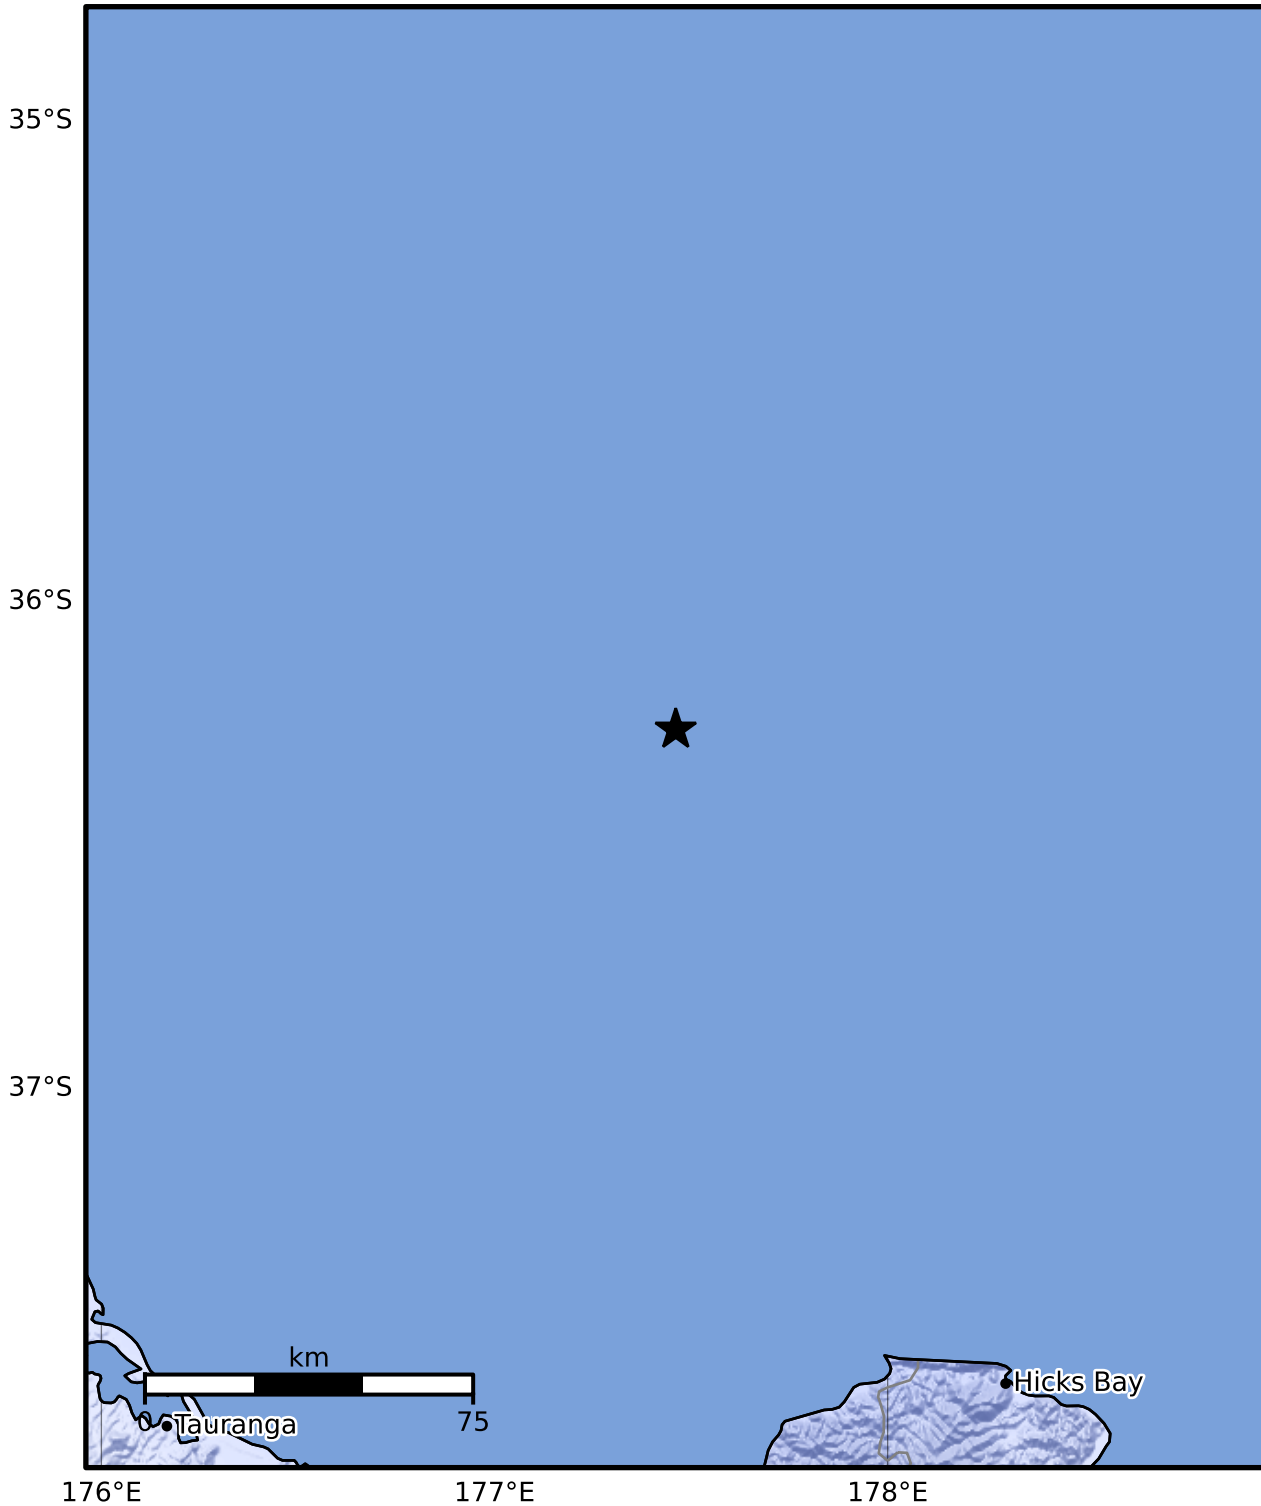

Macroseismic Intensity Map GNS Science

ShakeMap: Raukumara Plain

Jan 05, 2025 19:13:01 UTC M3.7 S36.26 E177.46 Depth: 5.0km ID:2025p012975

SHAKING	Not felt	Weak	Light	Moderate	Strong	Very strong	Severe	Violent	Extreme
DAMAGE	None	None	None	Very light	Light	Moderate	Moderate/heavy	Heavy	Very heavy
PGA(%g)	<0.0464	0.29	1.63	5.16	12.5	22.4	40.2	72.2	>129
PGV(cm/s)	<0.0215	0.125	1.04	4.31	14.5	26.4	48.3	88.4	>162
INTENSITY	I	II-III	IV	V	VI	VII	VIII	IX	X+

Scale based on Moratalla et al.(2021) and Worden et al.(2012) Version 9: Processed 2025-01-06T19:15:09Z  
 Δ Seismic Instrument ○ Reported Intensity ★ Epicenter