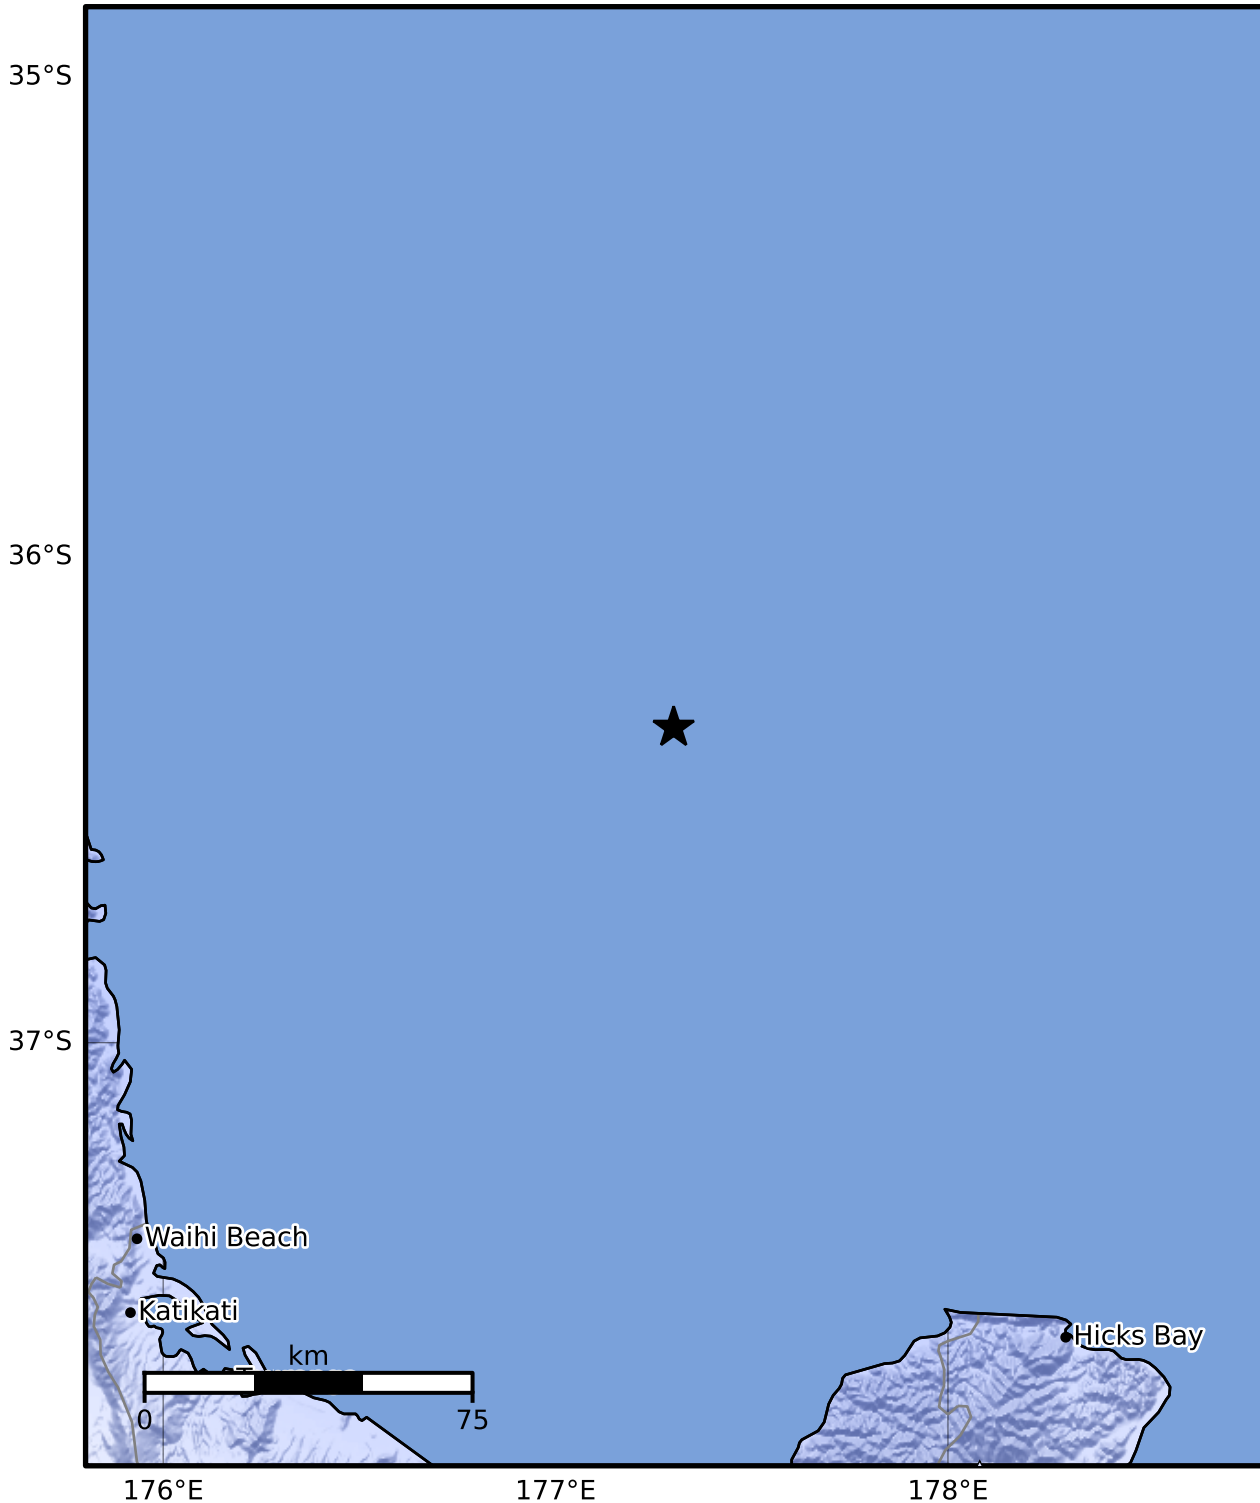

Macroseismic Intensity Map GNS Science

ShakeMap: Raukumara Plain

Jan 05, 2025 21:03:54 UTC M3.8 S36.35 E177.30 Depth: 5.0km ID:2025p013183

SHAKING	Not felt	Weak	Light	Moderate	Strong	Very strong	Severe	Violent	Extreme
DAMAGE	None	None	None	Very light	Light	Moderate	Moderate/heavy	Heavy	Very heavy
PGA(%g)	<0.0464	0.29	1.63	5.16	12.5	22.4	40.2	72.2	>129
PGV(cm/s)	<0.0215	0.125	1.04	4.31	14.5	26.4	48.3	88.4	>162
INTENSITY	I	II-III	IV	V	VI	VII	VIII	IX	X+

Scale based on Moratalla et al.(2021) and Worden et al.(2012) Version 2: Processed 2025-01-05T21:18:37Z
 △ Seismic Instrument ○ Reported Intensity ★ Epicenter