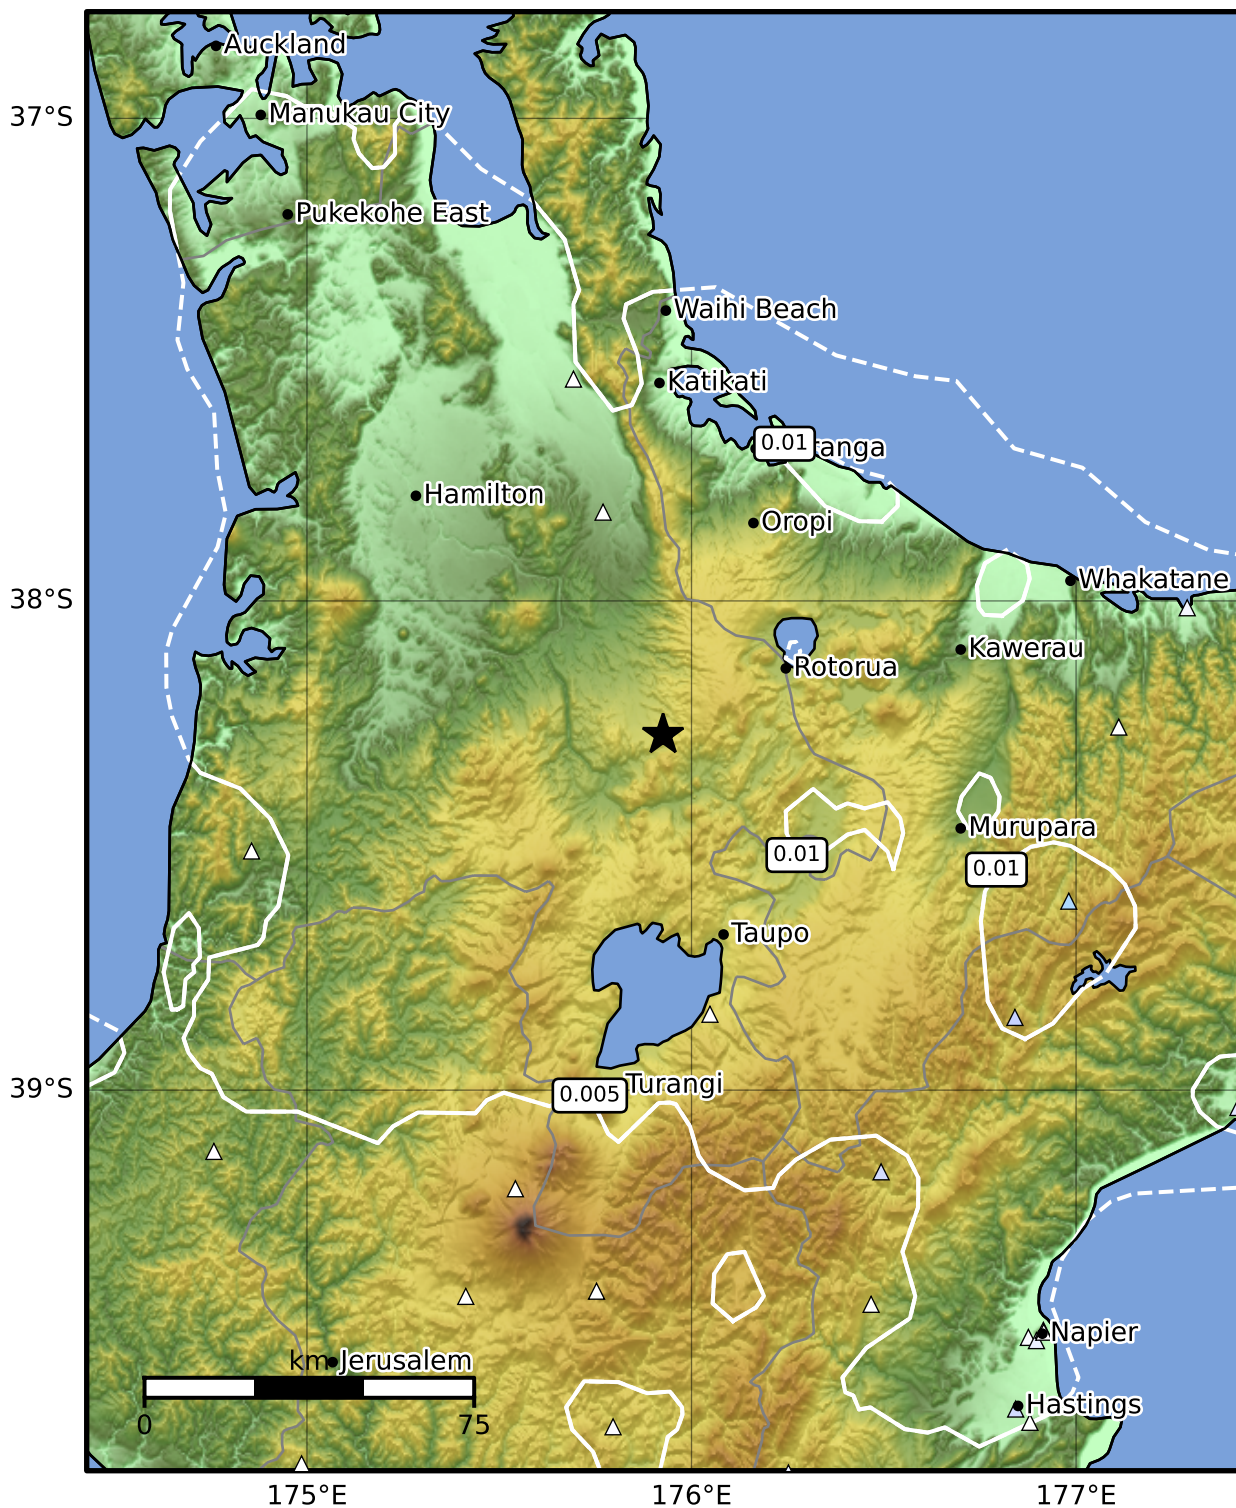

1.0 Second Peak Spectral Acceleration Map GNS Science  
ShakeMap: Waikato

Jan 06, 2025 00:10:25 UTC M3.7 S38.27 E175.93 Depth: 186.4km ID:2025p013532

Scale based on Moratalla et al.(2021) and Worden et al.(2012) Version 1: Processed 2025-01-06T00:24:12Z  
 Δ Seismic Instrument ○ Reported Intensity ★ Epicenter