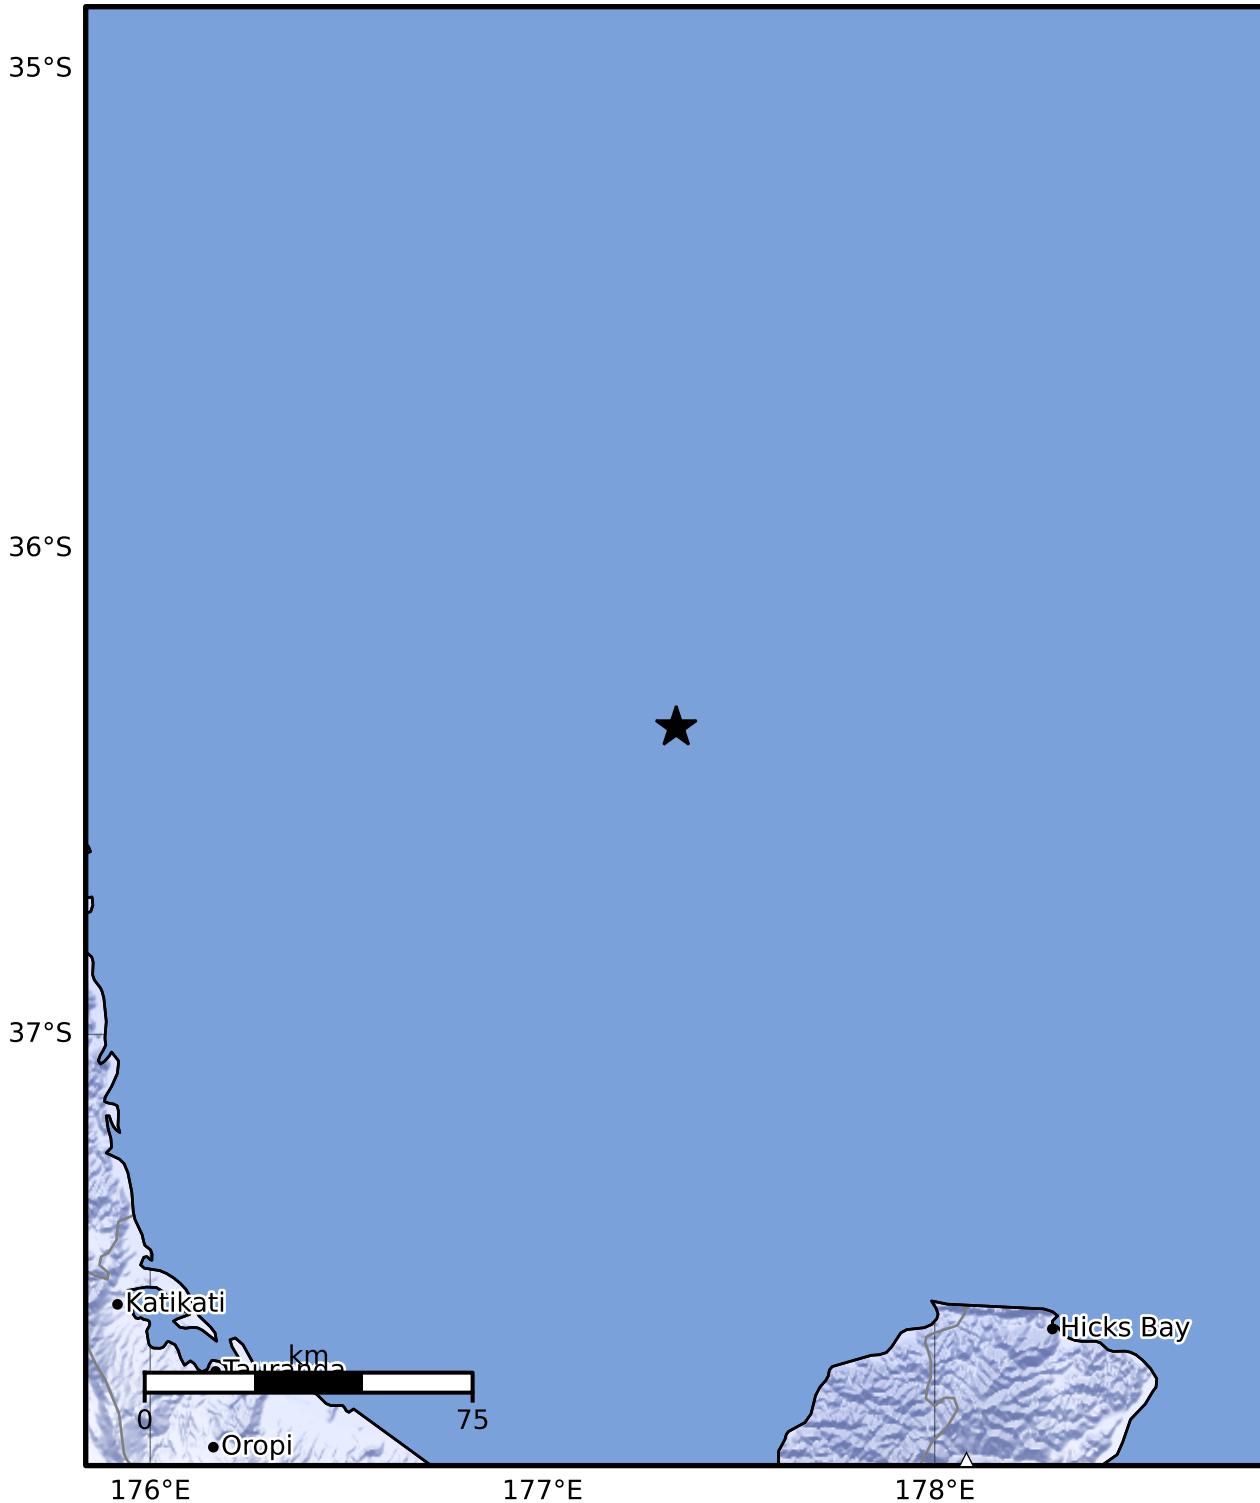

Macroseismic Intensity Map GNS Science

ShakeMap: Raukumara Plain

Jan 06, 2025 05:18:53 UTC M3.5 S36.37 E177.34 Depth: 5.0km ID:2025p014112

SHAKING	Not felt	Weak	Light	Moderate	Strong	Very strong	Severe	Violent	Extreme
DAMAGE	None	None	None	Very light	Light	Moderate	Moderate/heavy	Heavy	Very heavy
PGA(%g)	<0.0464	0.29	1.63	5.16	12.5	22.4	40.2	72.2	>129
PGV(cm/s)	<0.0215	0.125	1.04	4.31	14.5	26.4	48.3	88.4	>162
INTENSITY	I	II-III	IV	V	VI	VII	VIII	IX	X+

Scale based on Moratalla et al.(2021) and Worden et al.(2012) Version 1: Processed 2025-01-06T05:23:15Z

△ Seismic Instrument ○ Reported Intensity ★ Epicenter