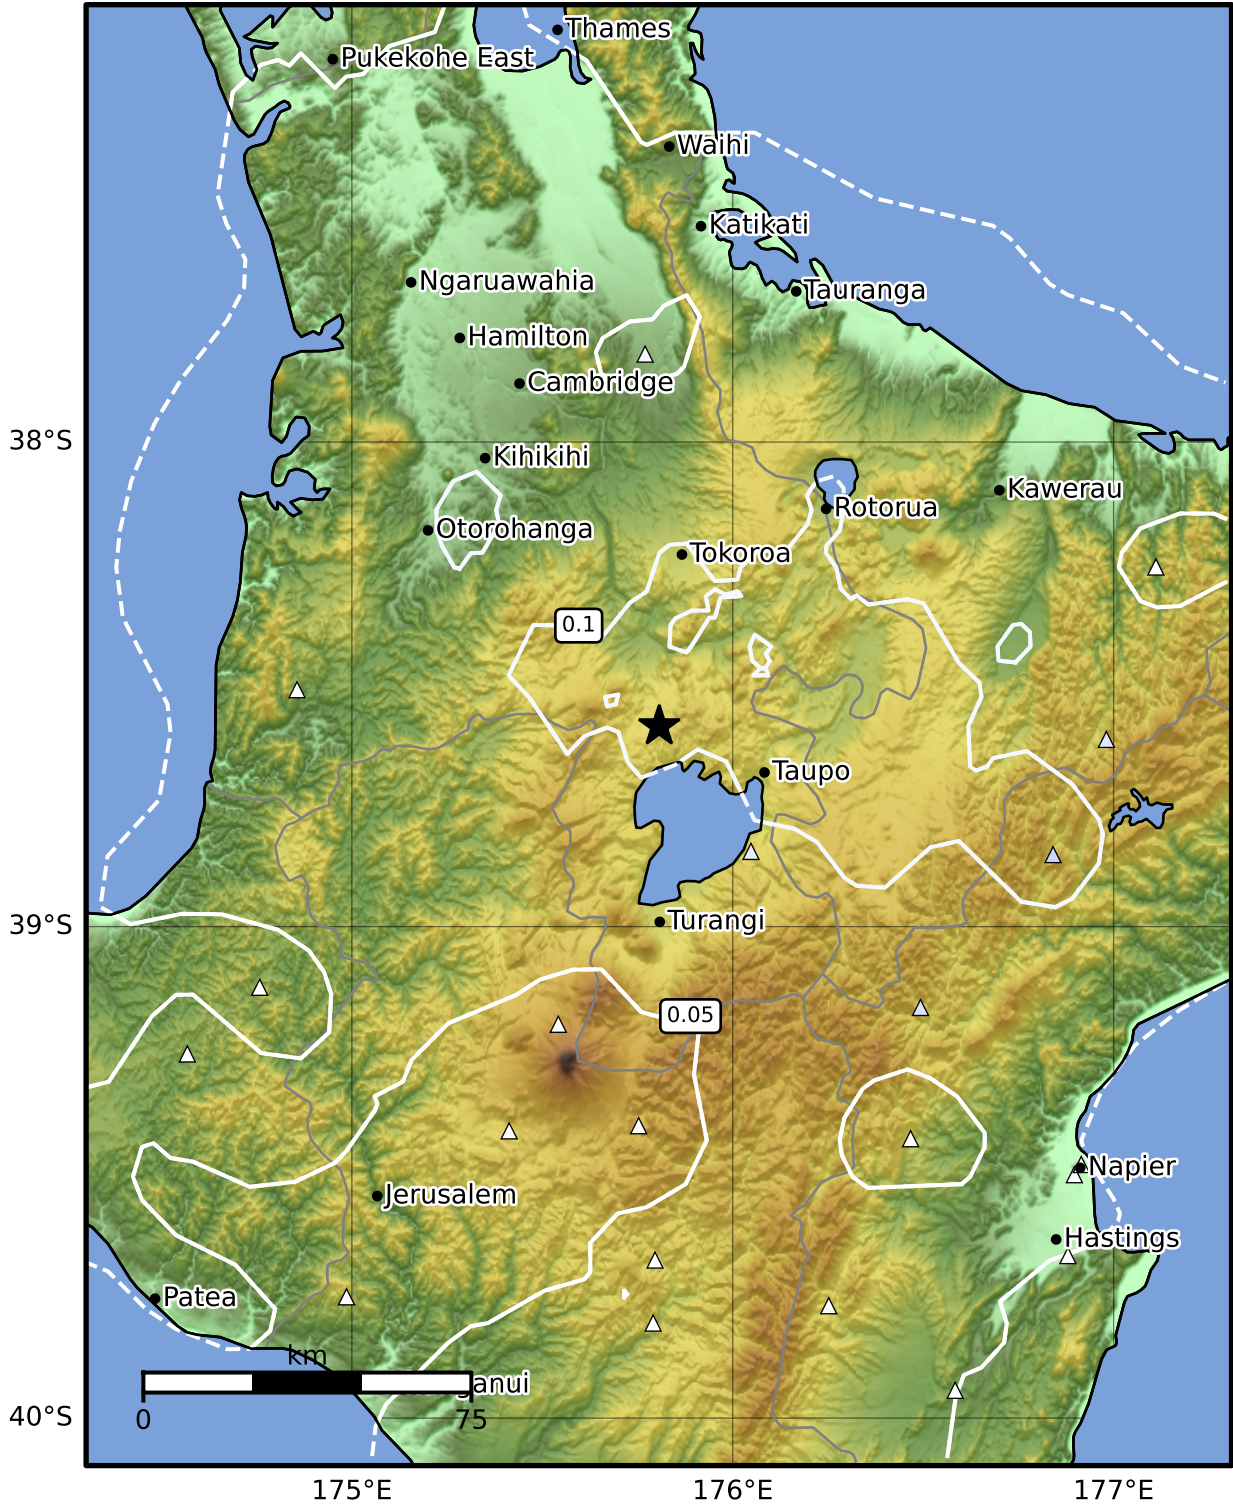

0.3 Second Peak Spectral Acceleration Map GNS Science

ShakeMap: Taupo

Jan 19, 2025 17:48:14 UTC M3.4 S38.59 E175.81 Depth: 167.1km ID:2025p050651

SA(0.3) (%g)	0.1	0.2	0.5	1	2	5	10	20	50	100	200
---------------------	------------	------------	------------	----------	----------	----------	-----------	-----------	-----------	------------	------------

Scale based on Moratalla et al.(2021) and Worden et al.(2012) Version 2: Processed 2025-01-19T18:00:05Z

△ Seismic Instrument ○ Reported Intensity ★ Epicenter